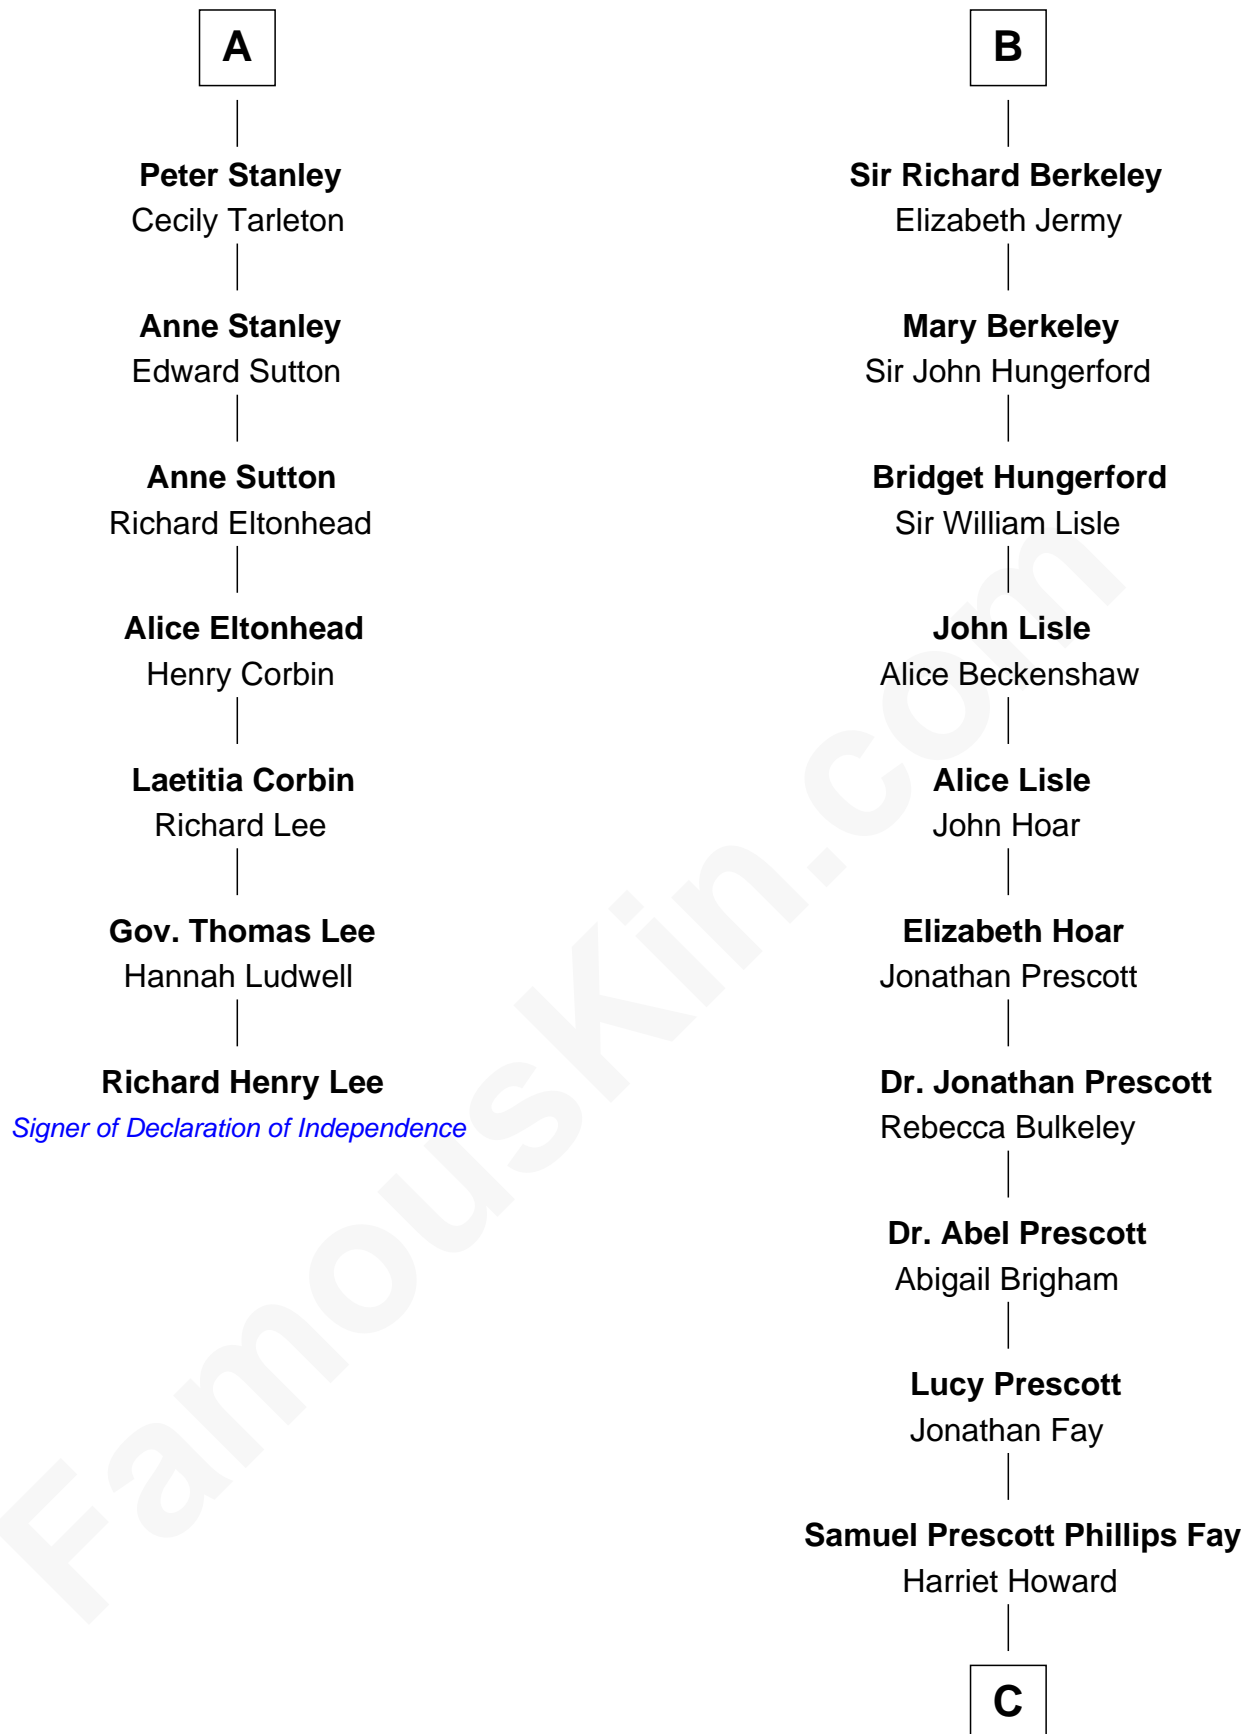

FamousKin.com

Relationship Chart of

Richard Henry Lee

Signer of the Declaration of Independence

13th cousin 8 times removed of

George H. W. Bush
41st U.S. President

C

Samuel Howard Fay
Susan Montfort Shellman

Harriet Eleanor Fay
Rev. James Smith Bush

Samuel Prescott Bush
Flora Sheldon

Prescott Sheldon Bush
Dorothy Wear Walker

George H. W. Bush
41st U.S. President