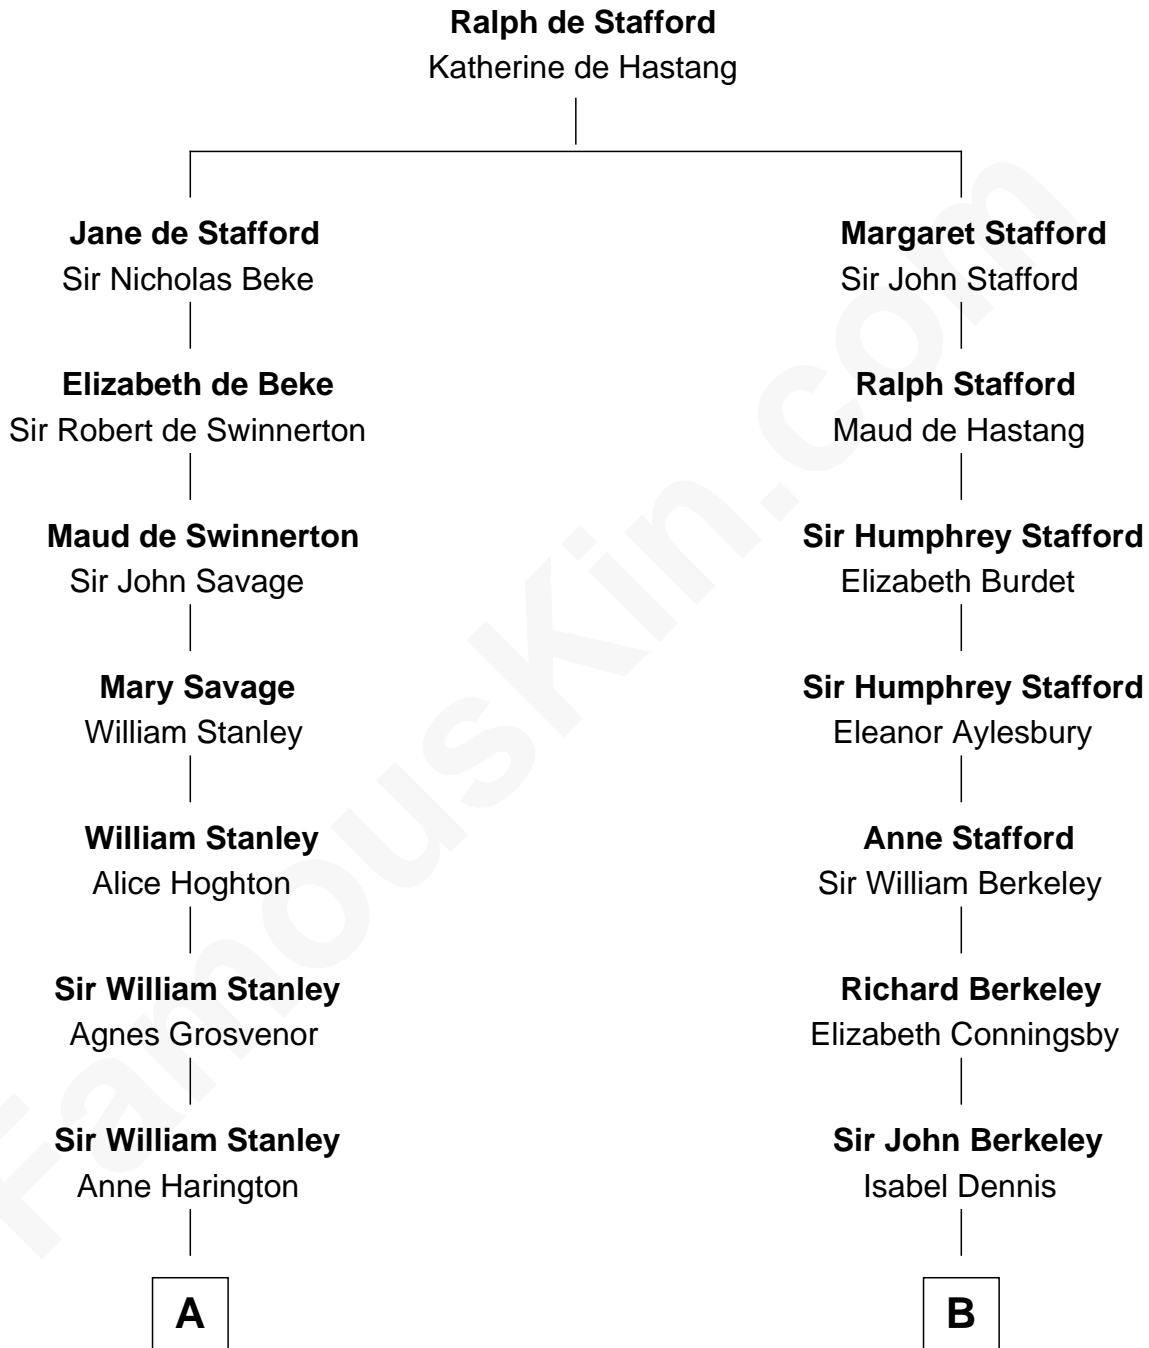

FamousKin.com

Relationship Chart of

Richard Henry Lee

Signer of the Declaration of Independence

13th cousin 8 times removed of

George H. W. Bush
41st U.S. President

C

Samuel Howard Fay
Susan Montfort Shellman

Harriet Eleanor Fay
Rev. James Smith Bush

Samuel Prescott Bush
Flora Sheldon

Prescott Sheldon Bush
Dorothy Wear Walker

George H. W. Bush
41st U.S. President