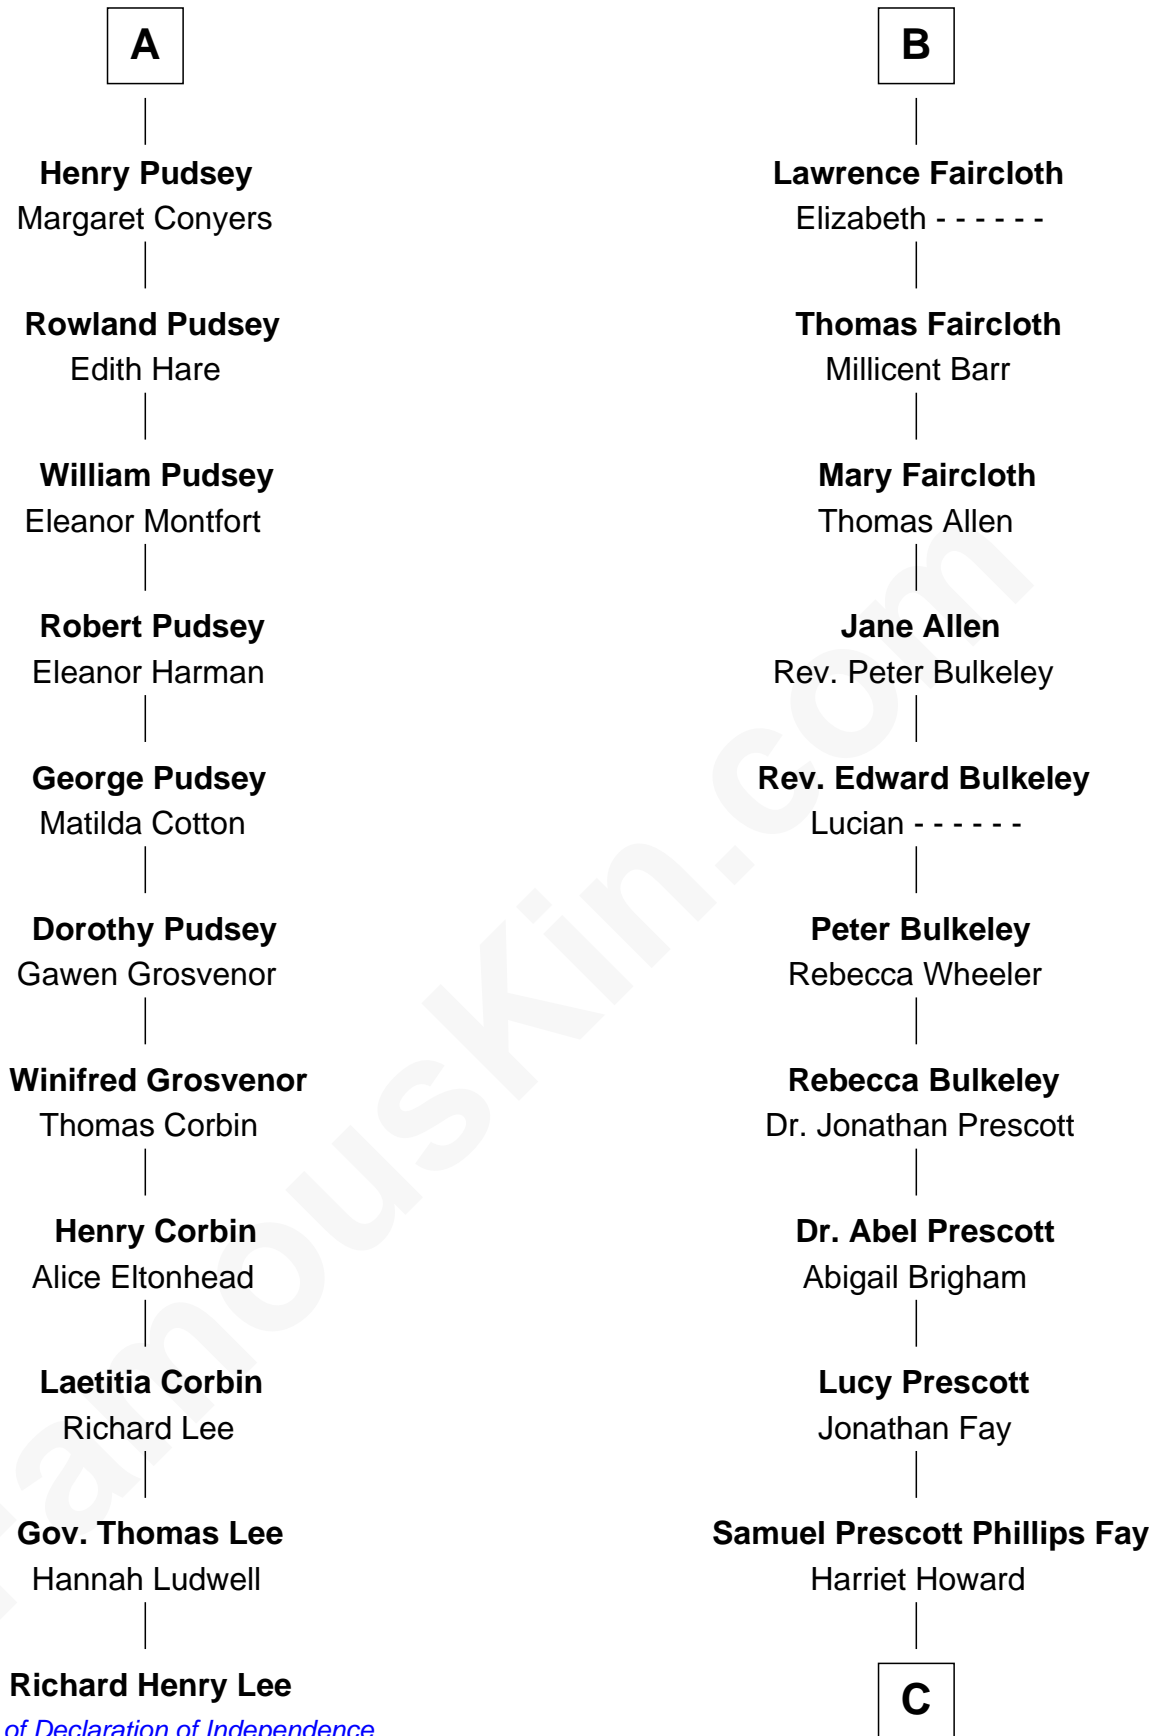

FamousKin.com

Relationship Chart of

Richard Henry Lee

Signer of the Declaration of Independence

17th cousin 4 times removed of

George H. W. Bush
41st U.S. President

Sir William de Ros
Eustache Fitz Ralph

C

—
Samuel Howard Fay
Susan Montfort Shellman

—
Harriet Eleanor Fay
Rev. James Smith Bush

—
Samuel Prescott Bush
Flora Sheldon

—
Prescott Sheldon Bush
Dorothy Wear Walker

—
George H. W. Bush
41st U.S. President