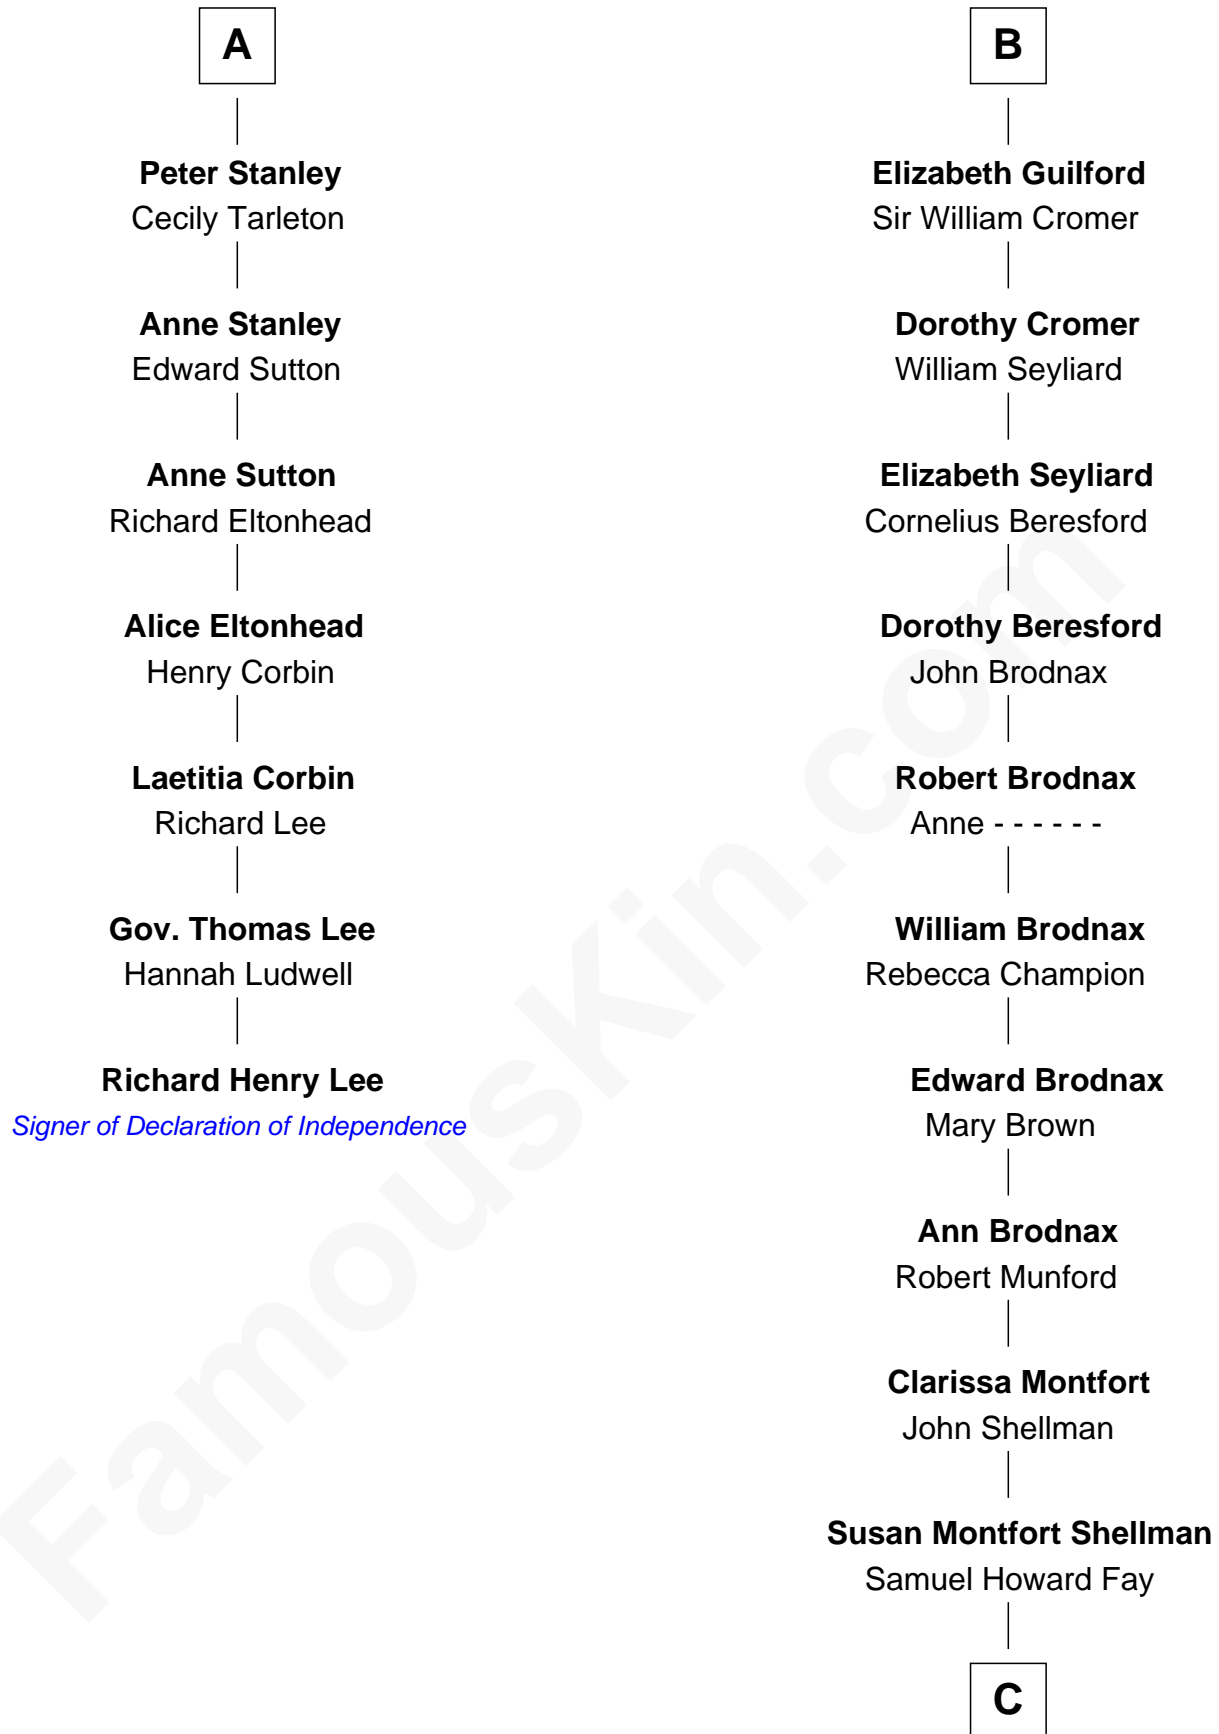

FamousKin.com

Relationship Chart of

Richard Henry Lee

Signer of the Declaration of Independence

13th cousin 7 times removed of

George H. W. Bush
41st U.S. President

Sir Robert de Holland
Maude la Zouche

Maude de Holland
Sir Thomas de Swinnerton

Sir Robert de Swinnerton
Elizabeth de Beke

Maud de Swinnerton
Sir John Savage

Mary Savage
William Stanley

William Stanley
Alice Hoghton

Sir William Stanley
Agnes Grosvenor

Sir William Stanley
Anne Harington

A

Margaret de Holland
Sir John de la Warre

Roger de la Warre
Eleanor Mowbray

Joan de la Warre
Sir Thomas West

Sir Reynold West
Margaret Thorley

Sir Richard West
Katherine Hungerford

Sir Thomas West
Eleanor Copley

Barbara West
Sir John Guilford

B

C

Harriet Eleanor Fay
Rev. James Smith Bush

Samuel Prescott Bush
Flora Sheldon

Prescott Sheldon Bush
Dorothy Wear Walker

George H. W. Bush
41st U.S. President

FamousKin.com