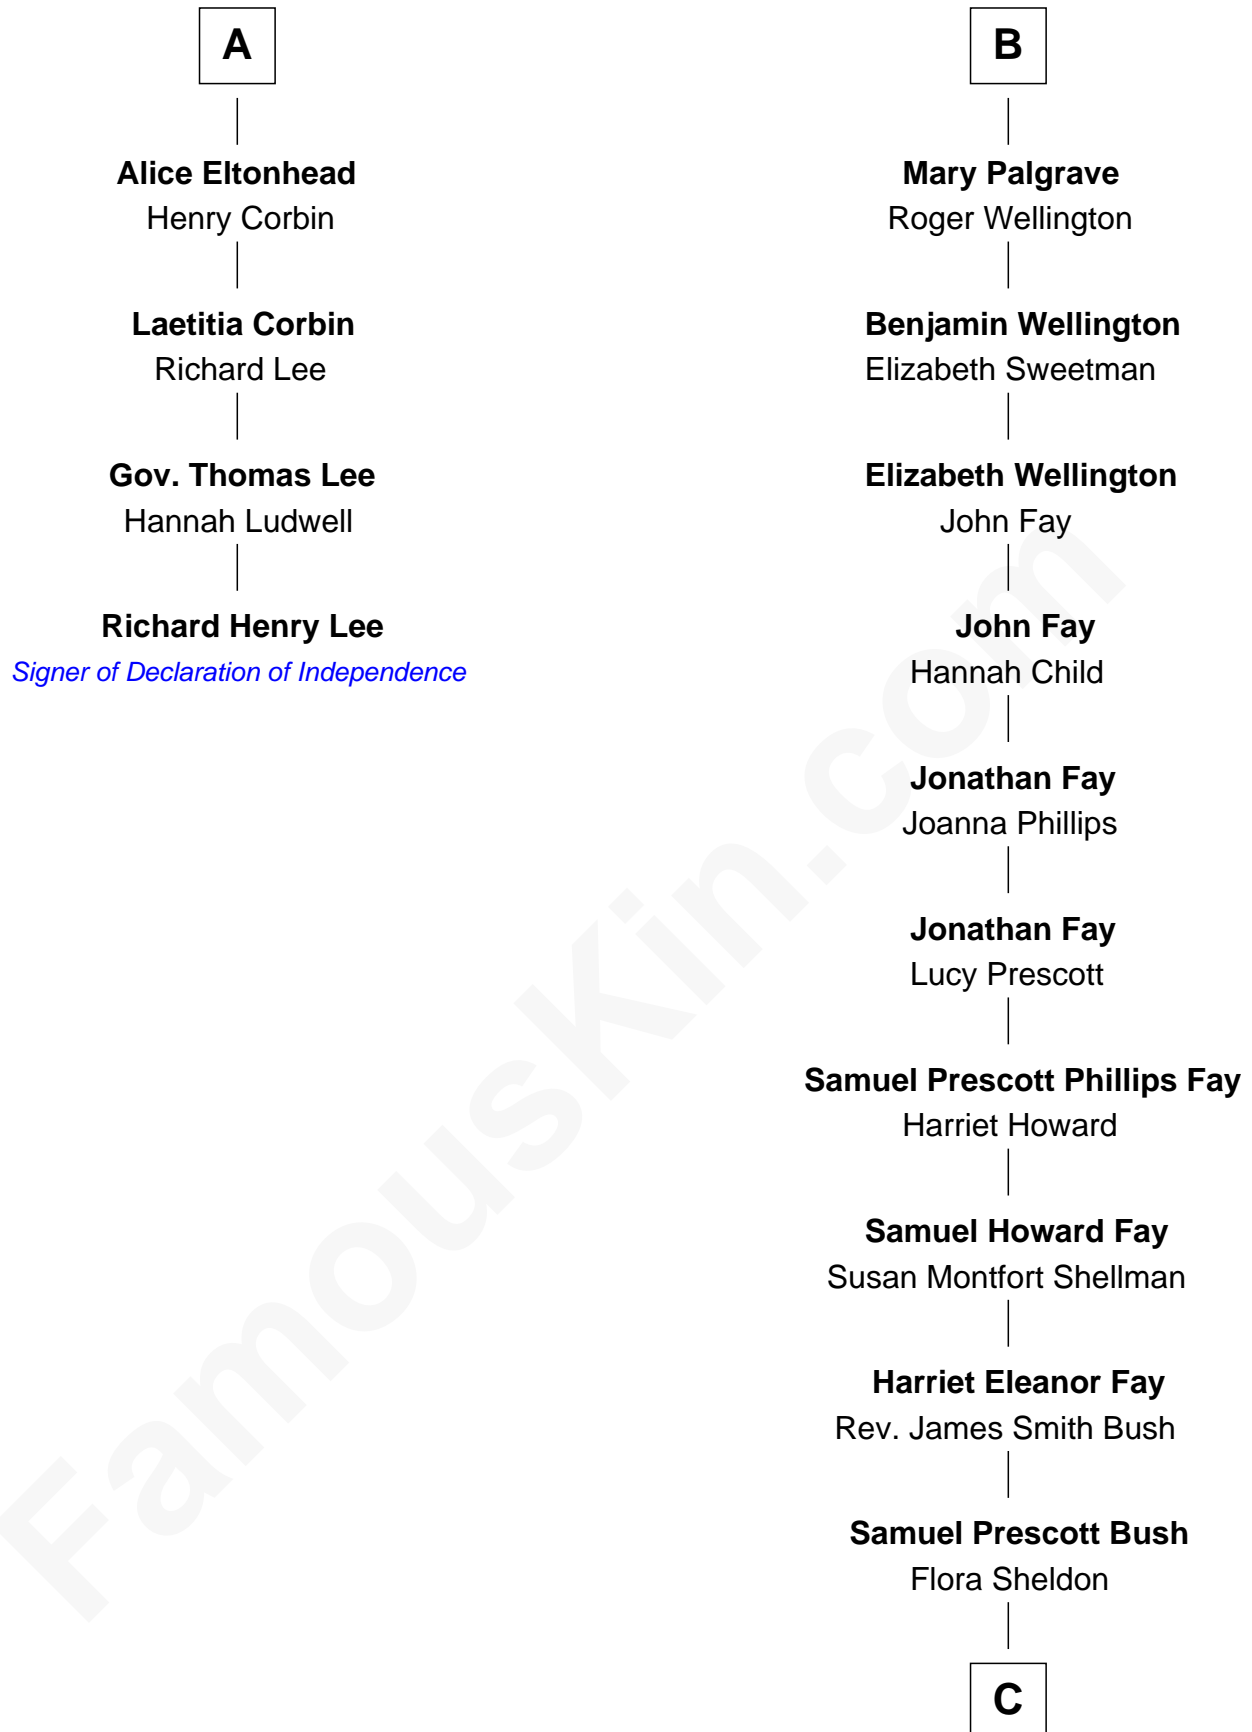

### Richard Henry Lee

*Signer of the Declaration of Independence*

10th cousin 8 times removed of

**George H. W. Bush**  
*41st U.S. President*

**Sir Robert Goushill**  
Elizabeth Fitzalan

**Joan Goushill**  
Sir Thomas Stanley

**Katherine Stanley**  
Sir John Savage

**Dulcia Savage**  
Sir Henry Bold

**Maud Bold**  
Thomas Gerard

**Jennet Gerard**  
Richard Eltonhead

**William Eltonhead**  
Anne Bowers

**Richard Eltonhead**  
Anne Sutton

**A**

**Elizabeth Goushill**  
Sir Robert Wingfield

**Elizabeth Wingfield**  
Sir William Brandon

**Eleanor Brandon**  
John Glemham

**Anne Glemham**  
Henry Palgrave

**Thomas Palgrave**  
Alice Gunton

**Rev. Edward Palgrave**  
-----

**Dr. Richard Palgrave**  
Anna -----

**B**

**C**

**Prescott Sheldon Bush**

Dorothy Wear Walker

**George H. W. Bush**

*41st U.S. President*

FamousKin.com