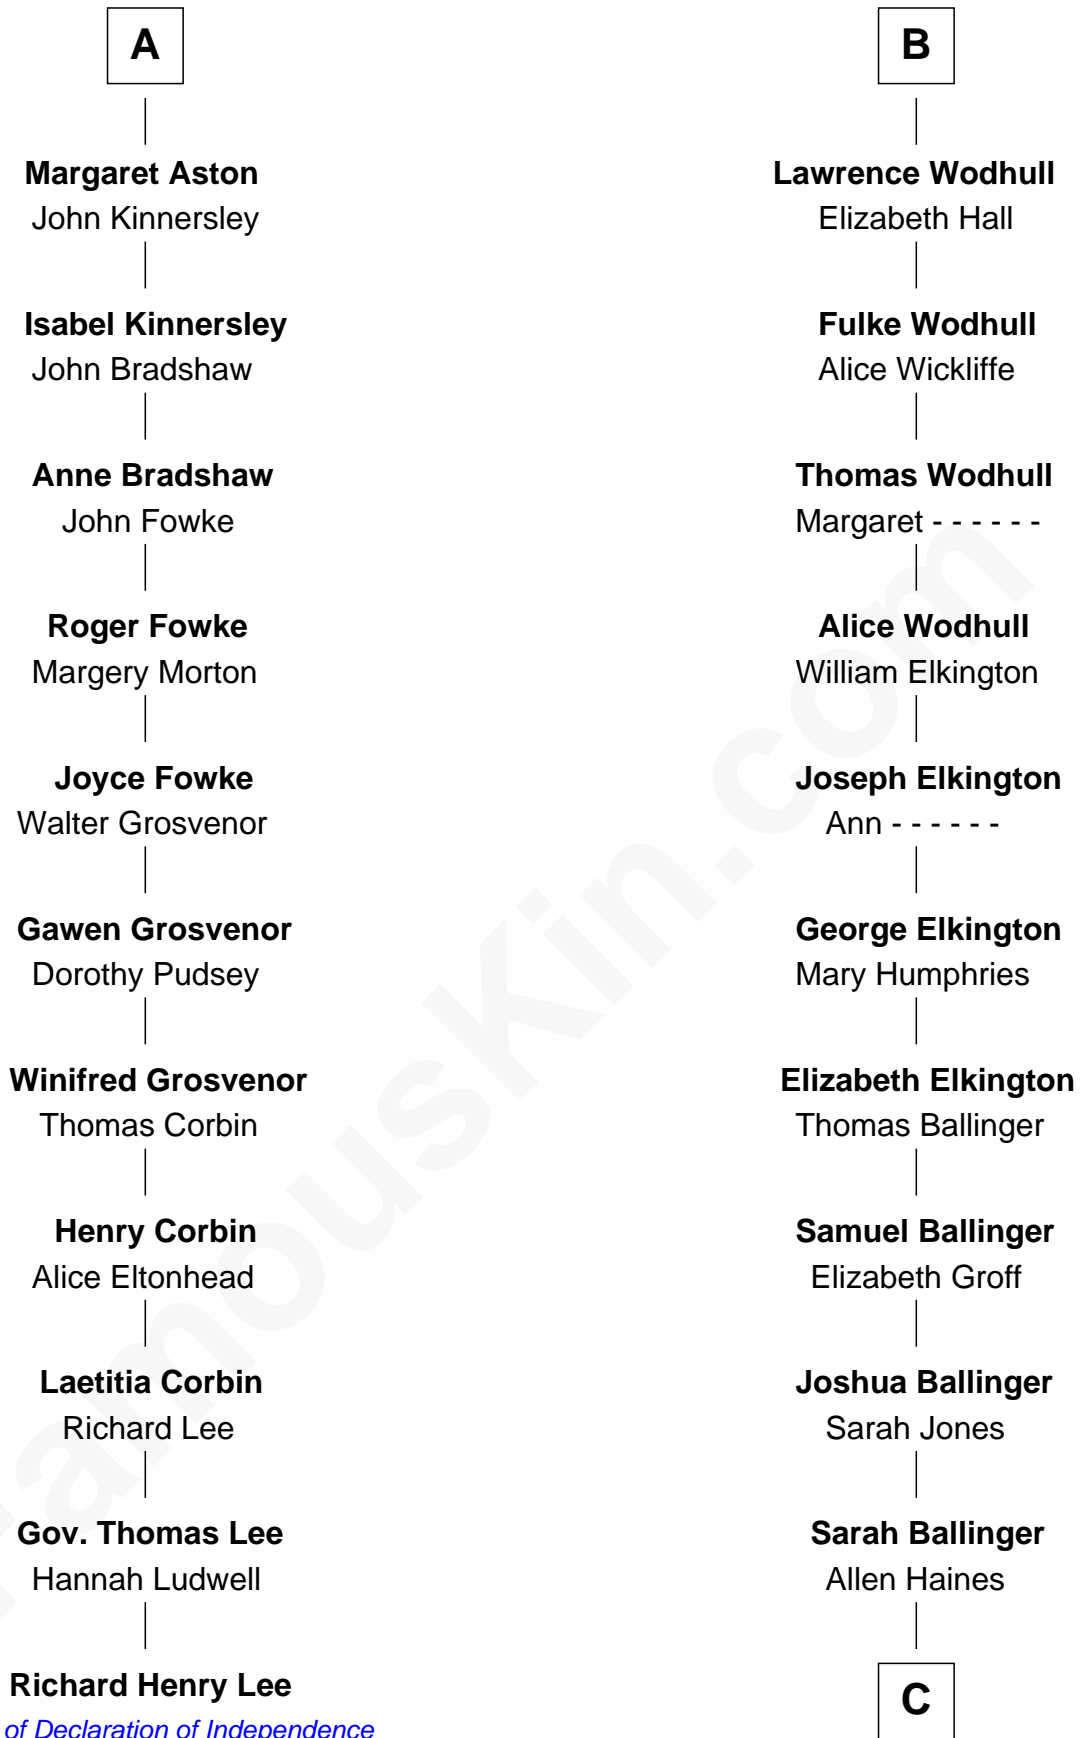

## Relationship Chart of

### Richard Henry Lee

*Signer of the Declaration of Independence*

17th cousin 4 times removed of

### Barbara (Pierce) Bush

*First Lady of President George H.W. Bush*

**C**

**Jonathan Haines**

Mary Jane Sprague

**Sarah Haines**

Jacob Marion Flickinger

**Lulu Dell Flickinger**