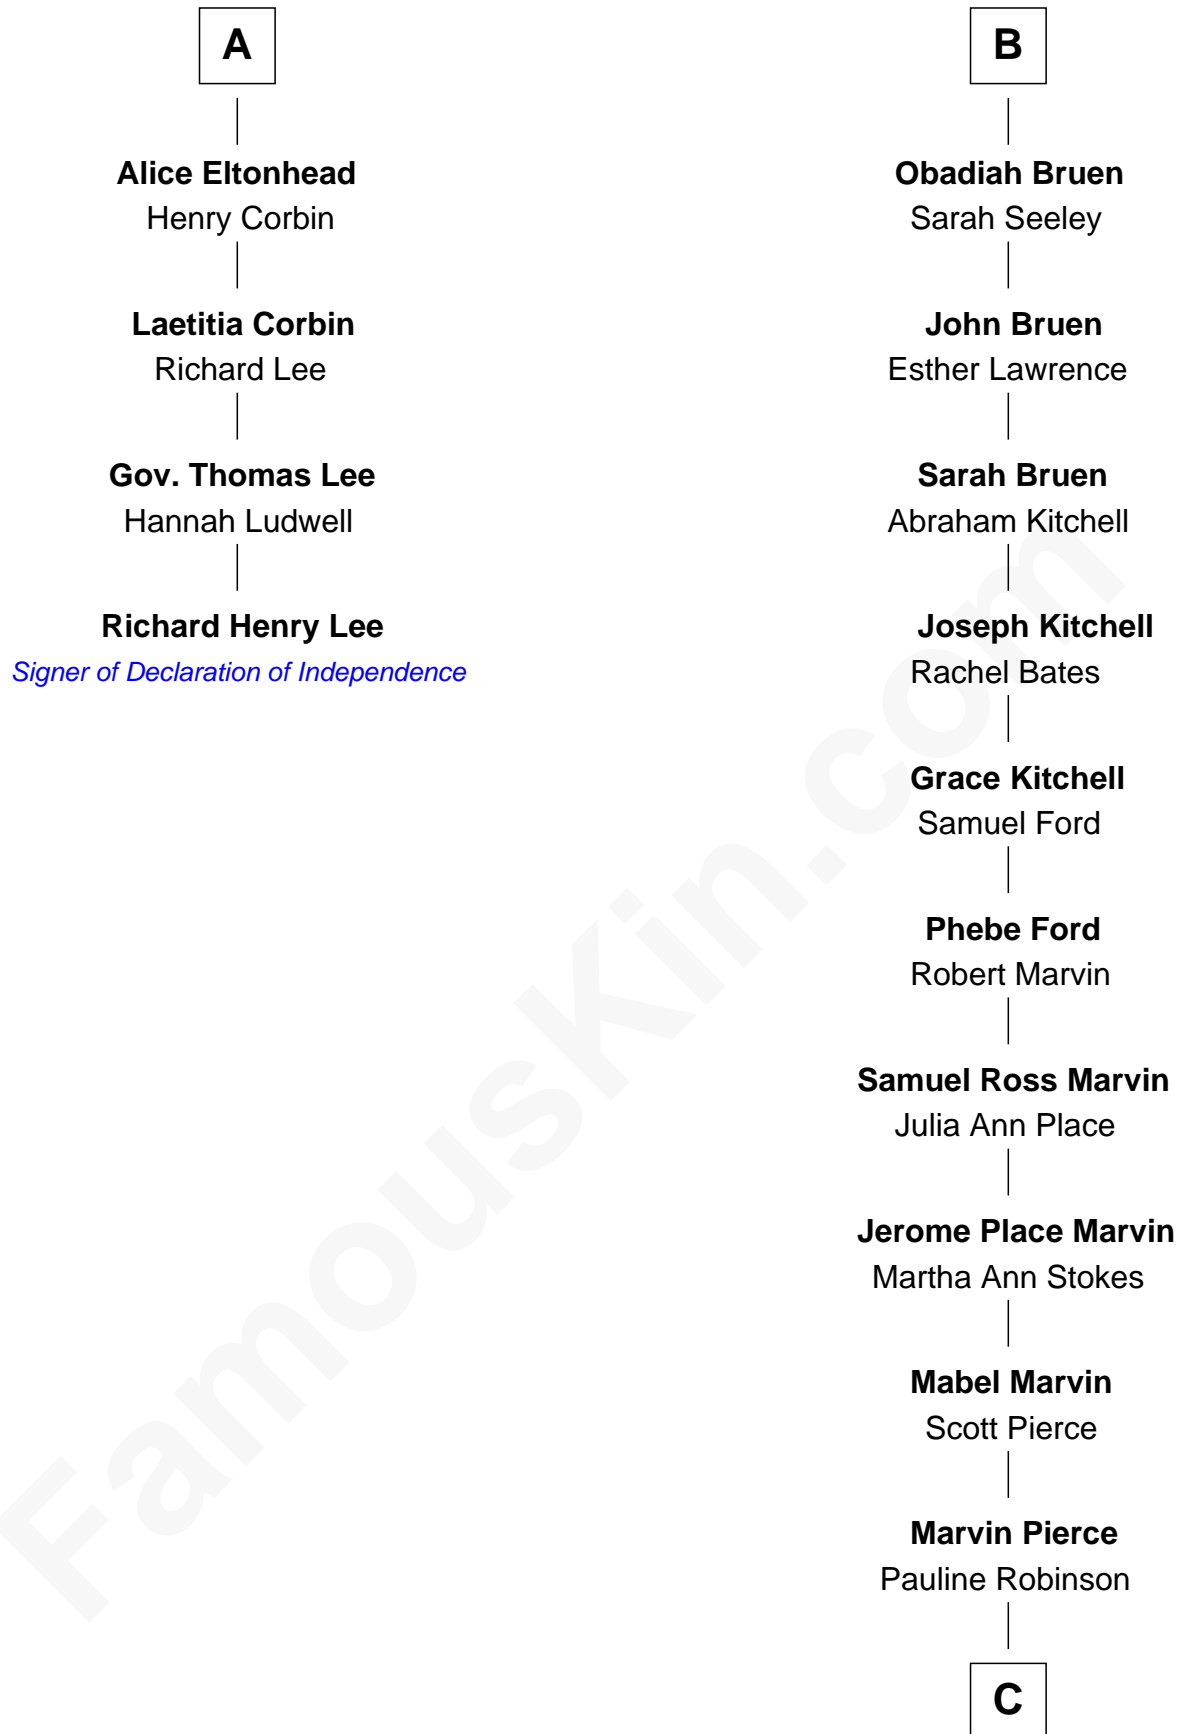

## Relationship Chart of

### Richard Henry Lee

*Signer of the Declaration of Independence*

10th cousin 8 times removed of

**George W. Bush**  
*43rd U.S. President*

**Sir John Savage**  
Maud de Swinnerton

**C**

**Barbara Pierce**

George Herbert Walker Bush

**George W. Bush**

*43rd U.S. President*

FamousKin.com