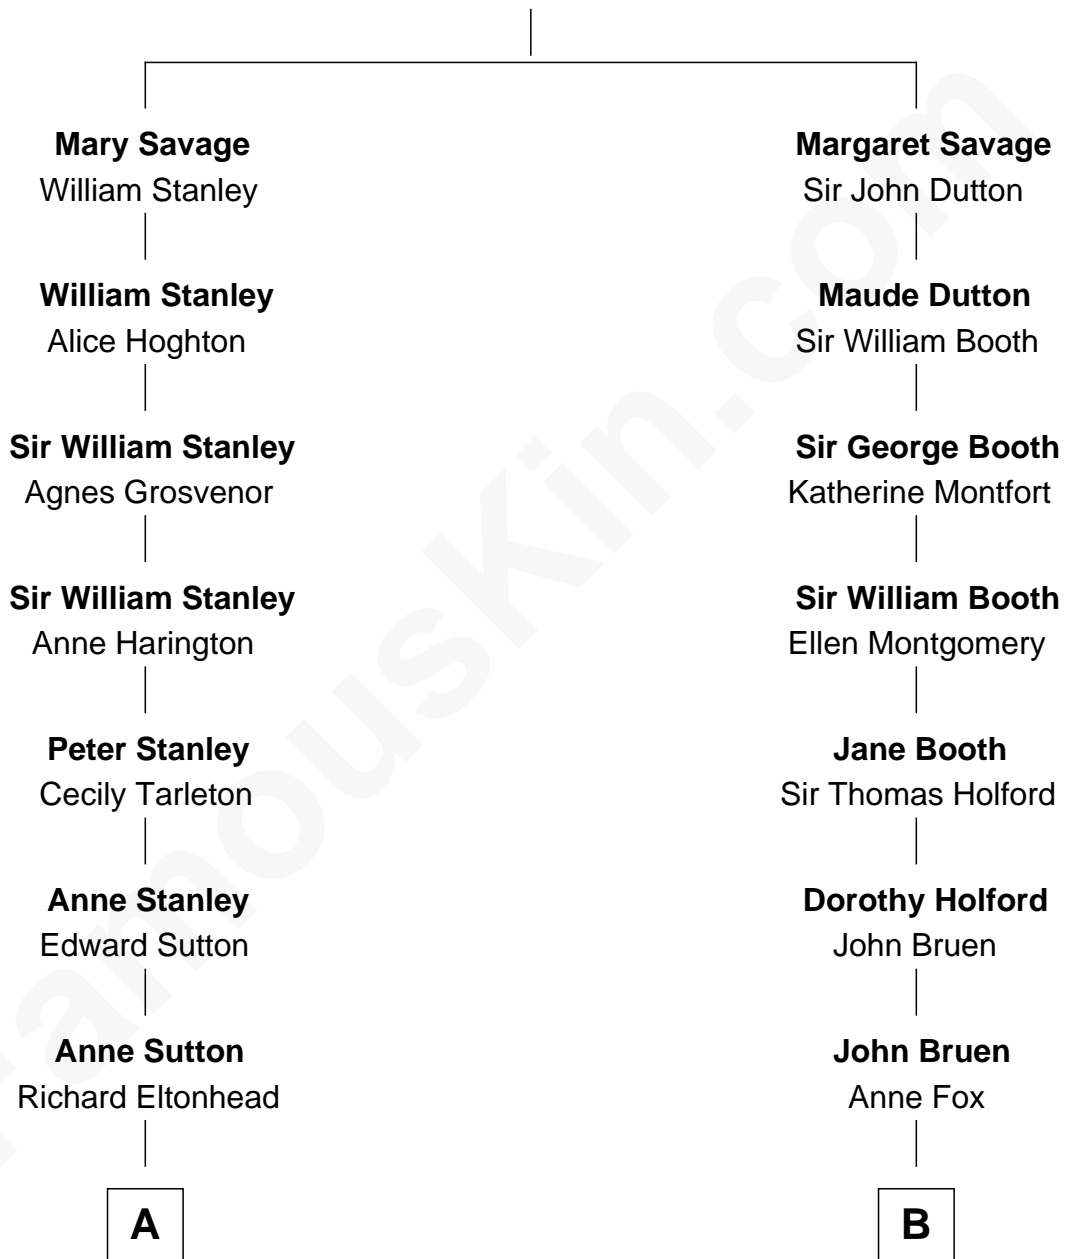

## Relationship Chart of

### Richard Henry Lee

*Signer of the Declaration of Independence*

10th cousin 8 times removed of

**George W. Bush**  
*43rd U.S. President*

**Sir John Savage**  
Maud de Swinnerton

**C**

**Barbara Pierce**

George Herbert Walker Bush

**George W. Bush**

*43rd U.S. President*

FamousKin.com