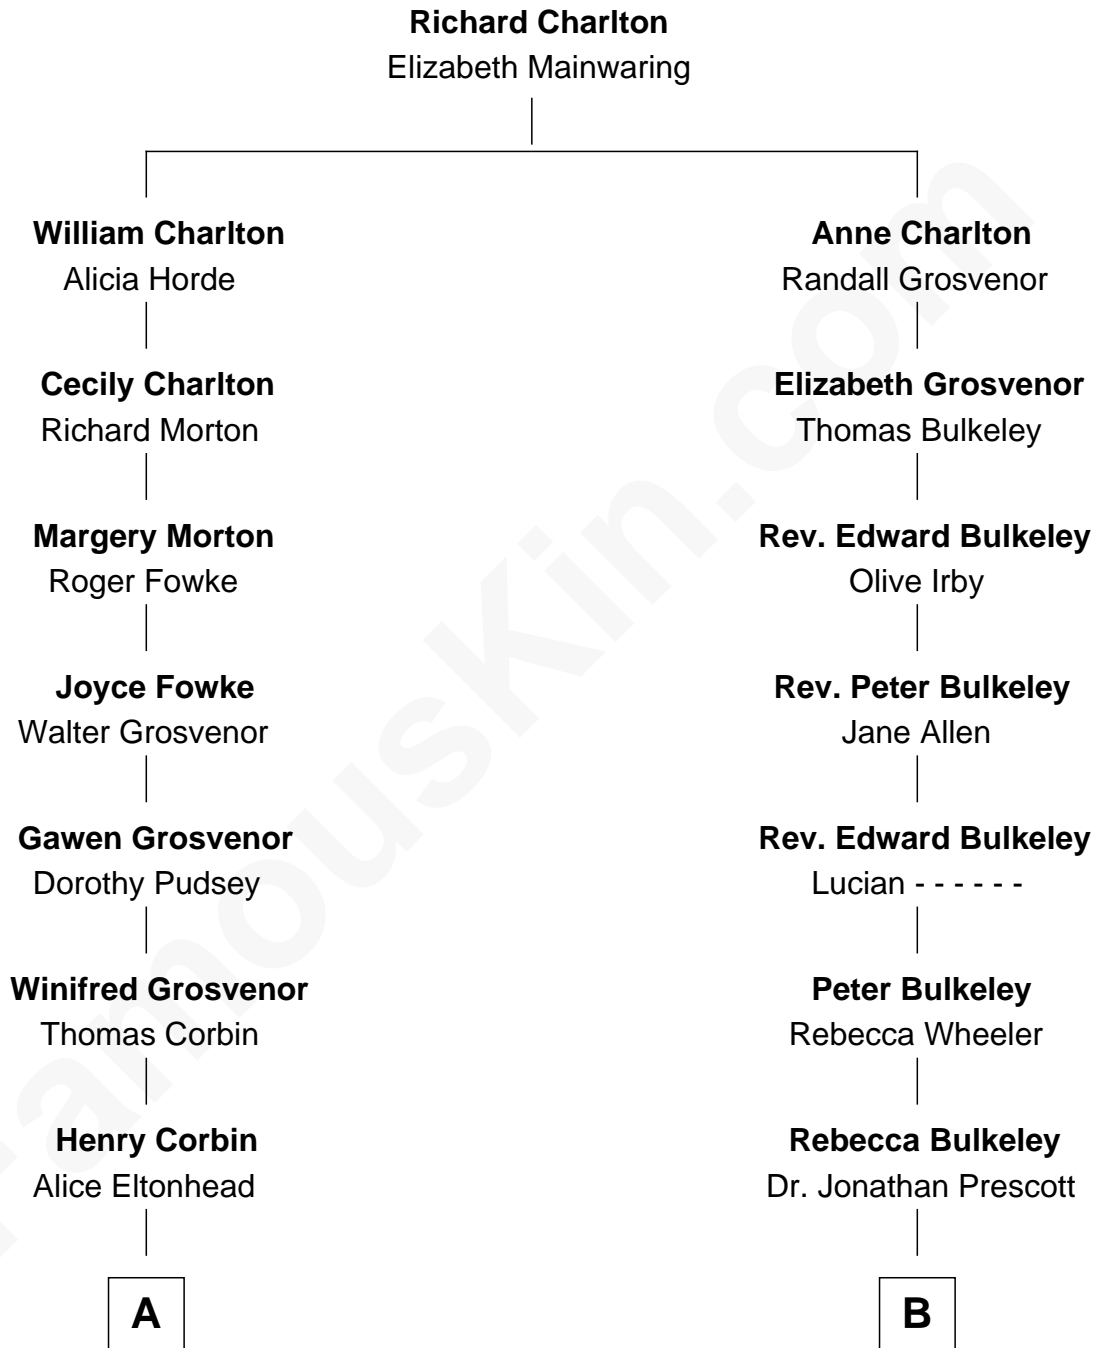

FamousKin.com

Relationship Chart of

Richard Henry Lee

Signer of the Declaration of Independence

9th cousin 6 times removed of

George W. Bush
43rd U.S. President

A

Laetitia Corbin

Richard Lee

Gov. Thomas Lee

Hannah Ludwell

Richard Henry Lee

Signer of Declaration of Independence

B

Dr. Abel Prescott

Abigail Brigham

Lucy Prescott

Jonathan Fay

Samuel Prescott Phillips Fay

Harriet Howard

Samuel Howard Fay

Susan Montfort Shellman

Harriet Eleanor Fay

Rev. James Smith Bush

Samuel Prescott Bush

Flora Sheldon

Prescott Sheldon Bush

Dorothy Wear Walker

George Herbert Walker Bush

Barbara Pierce

George W. Bush

43rd U.S. President