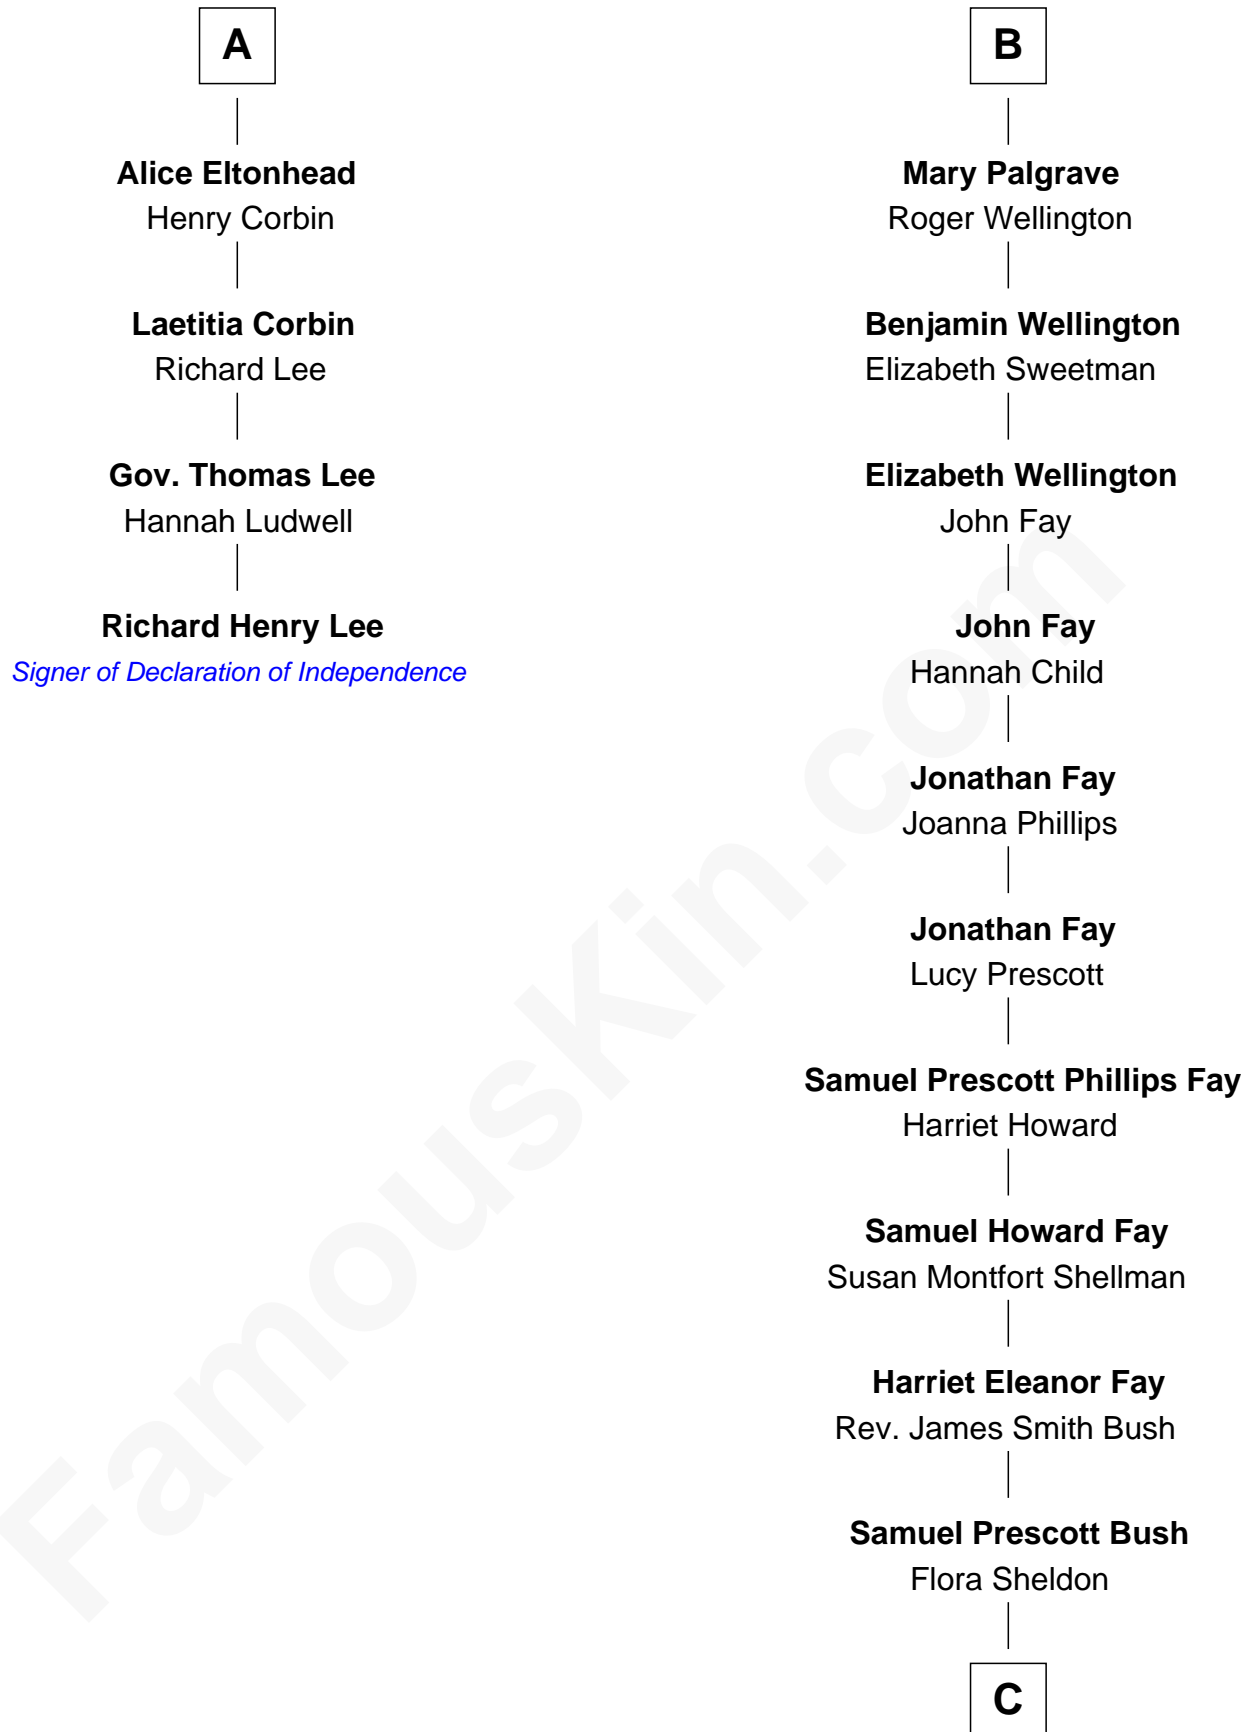

FamousKin.com

Relationship Chart of

Richard Henry Lee

Signer of the Declaration of Independence

10th cousin 9 times removed of

George W. Bush
43rd U.S. President

Sir Robert Goushill
Elizabeth Fitzalan

C

Prescott Sheldon Bush

Dorothy Wear Walker

George Herbert Walker Bush

Barbara Pierce

George W. Bush

43rd U.S. President

FamousKin.com