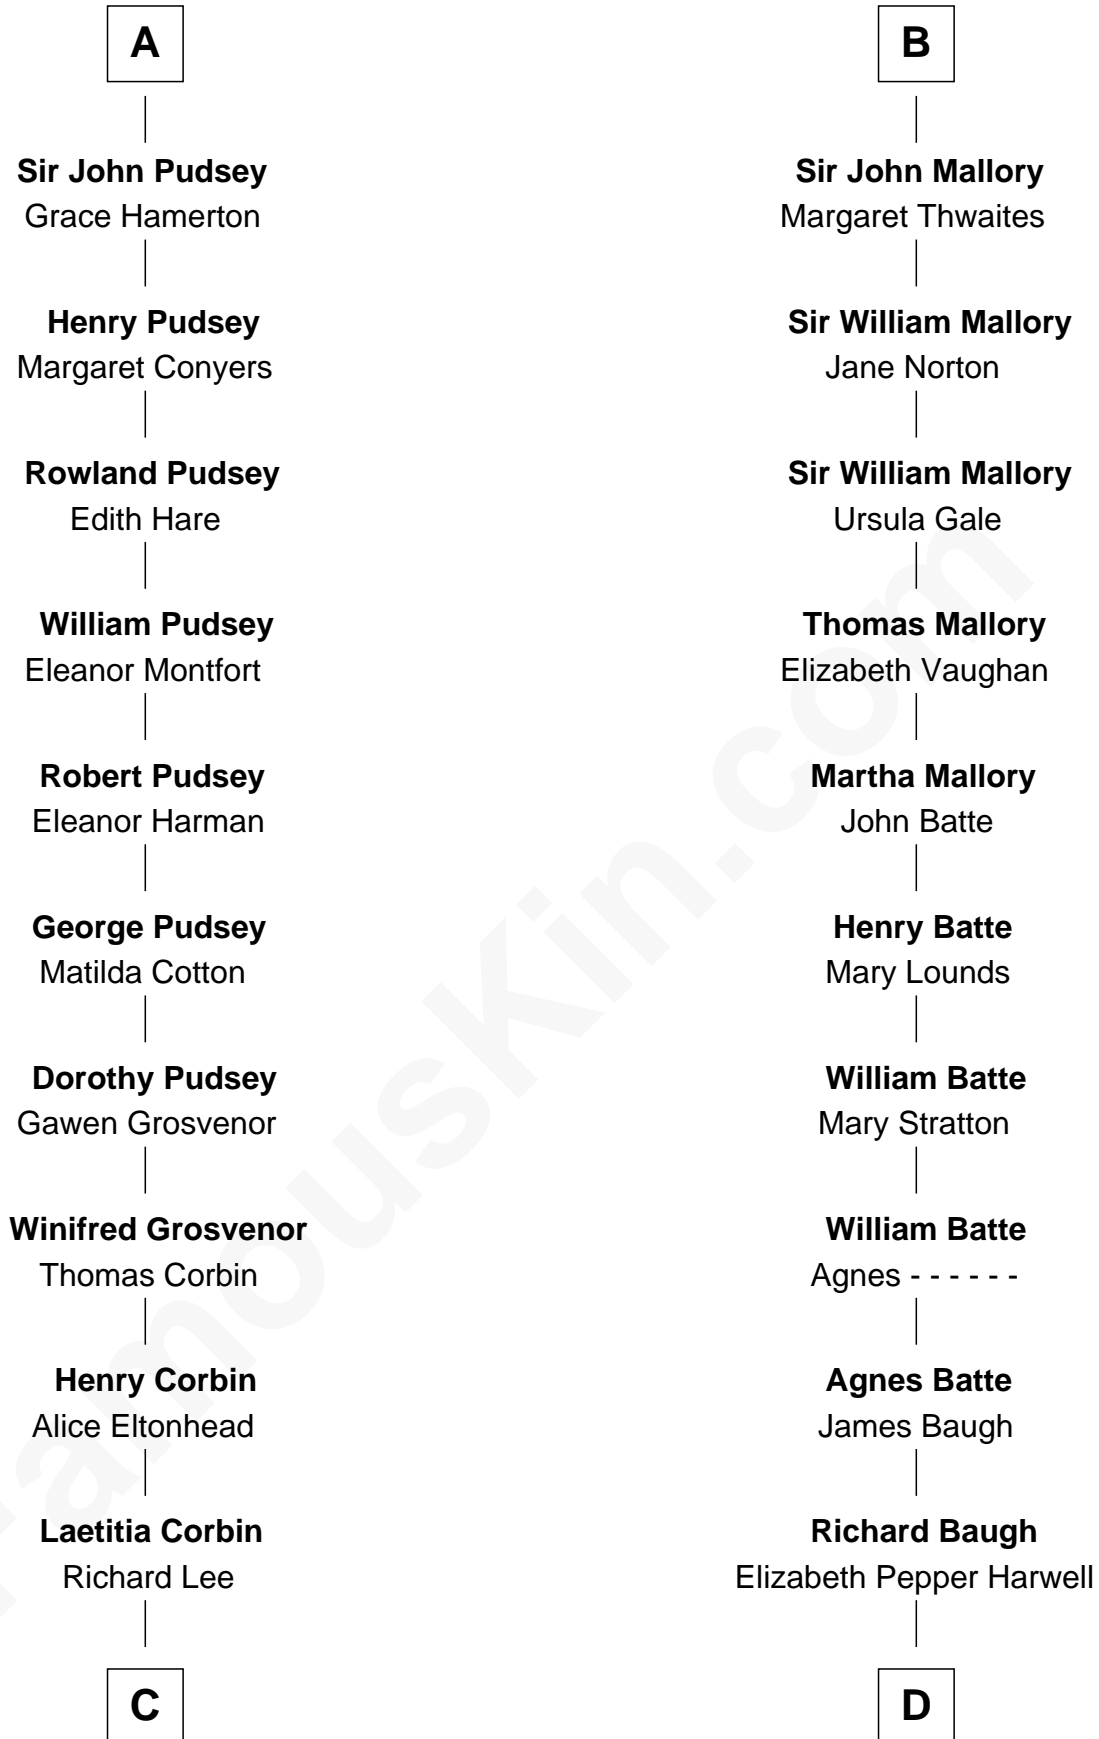

FamousKin.com

Relationship Chart of

Richard Henry Lee

Signer of the Declaration of Independence

18th cousin 3 times removed of

Liza Minnelli

Singer and Actress

C

Gov. Thomas Lee

Hannah Ludwell

Richard Henry Lee

Signer of Declaration of Independence

D

John Aldridge Baugh

Mary Ann Marable

Elizabeth Baugh