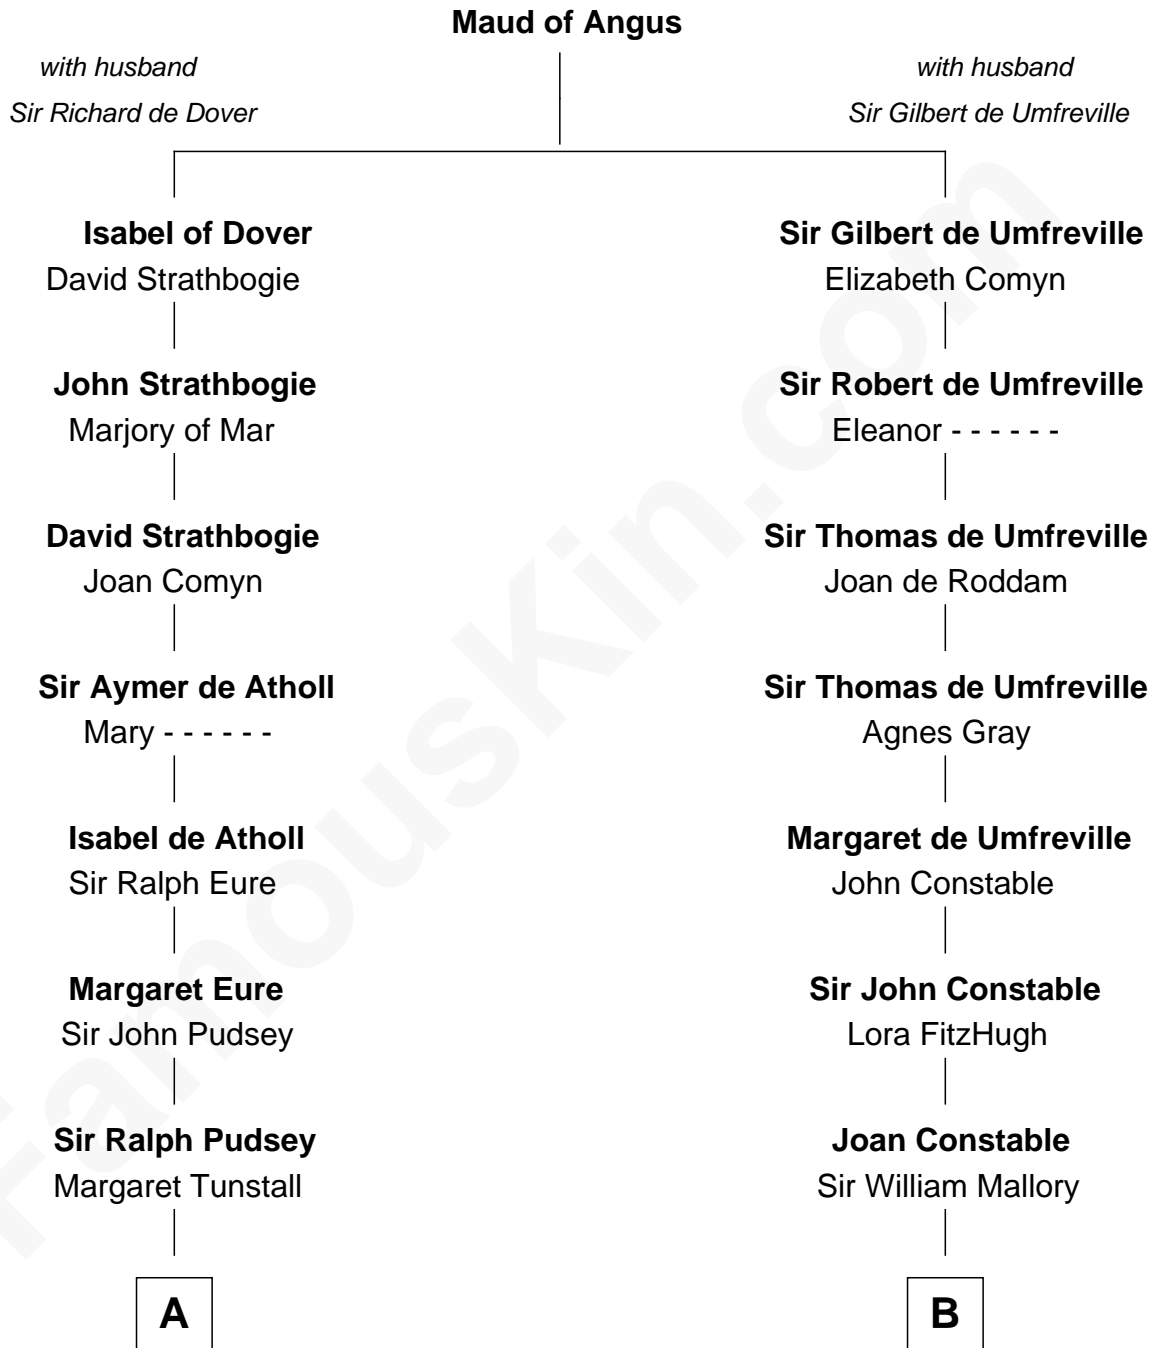

FamousKin.com

Relationship Chart of

Richard Henry Lee

Signer of the Declaration of Independence

18th cousin 3 times removed of

Liza Minnelli

Singer and Actress

C

Gov. Thomas Lee

Hannah Ludwell

Richard Henry Lee

Signer of Declaration of Independence

D

John Aldridge Baugh

Mary Ann Marable

Elizabeth Baugh