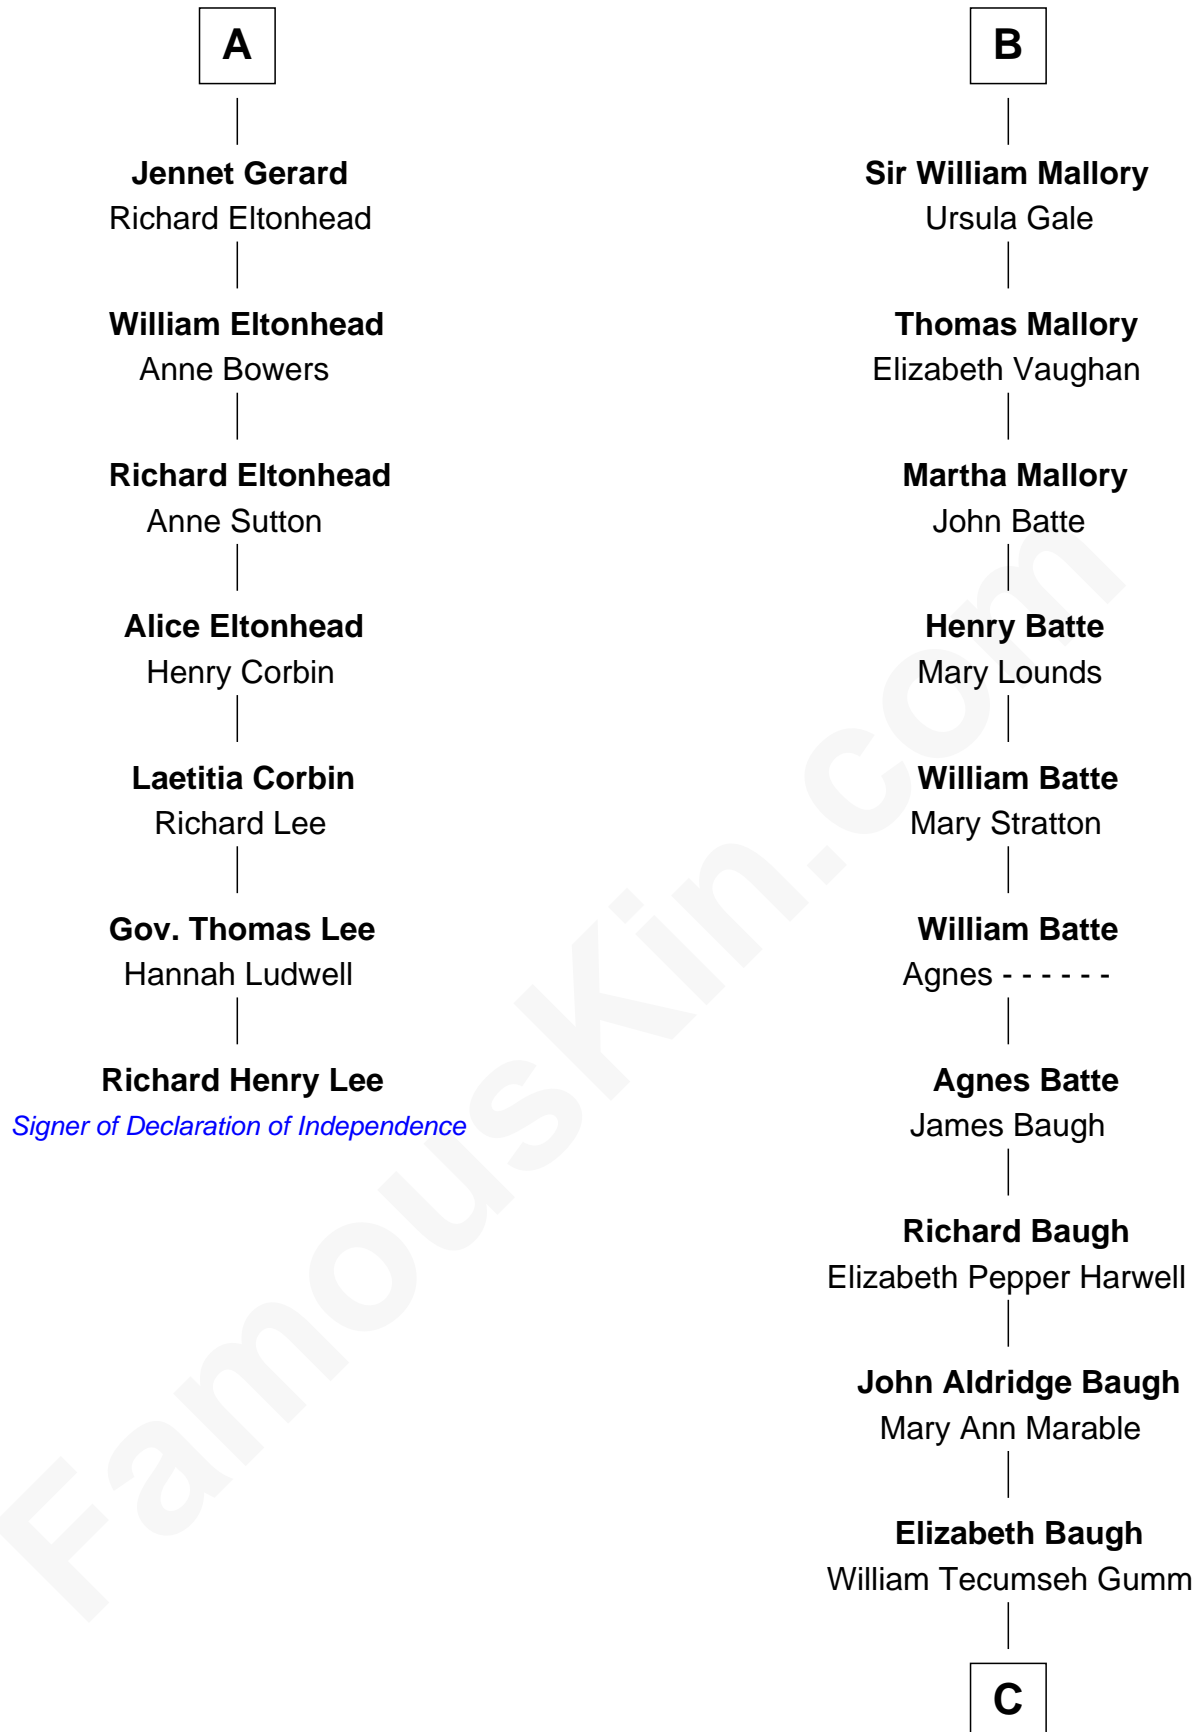

FamousKin.com

Relationship Chart of

Richard Henry Lee

Signer of the Declaration of Independence

13th cousin 6 times removed of

Liza Minnelli

Singer and Actress

Edmund Fitzalan

Alice de Warenne

Richard Fitzalan
Eleanor Plantagenet

Sir Richard Fitzalan
Elizabeth de Bohun

Elizabeth Fitzalan
Sir Robert Goushill

Joan Goushill
Sir Thomas Stanley

Katherine Stanley
Sir John Savage

Dulcia Savage
Sir Henry Bold

Maud Bold
Thomas Gerard

A

Aline Fitzalan

Sir Roger le Strange

Lucy le Strange
Sir William Willoughby

Margery Willoughby
Sir William FitzHugh

Lora FitzHugh
Sir John Constable

Joan Constable
Sir William Mallory

Sir John Mallory
Margaret Thwaites

Sir William Mallory
Jane Norton

B

C

Francis Avent Gumm

Ethel Marian Milne

Frances Ethel Gumm

Vincent Minnelli