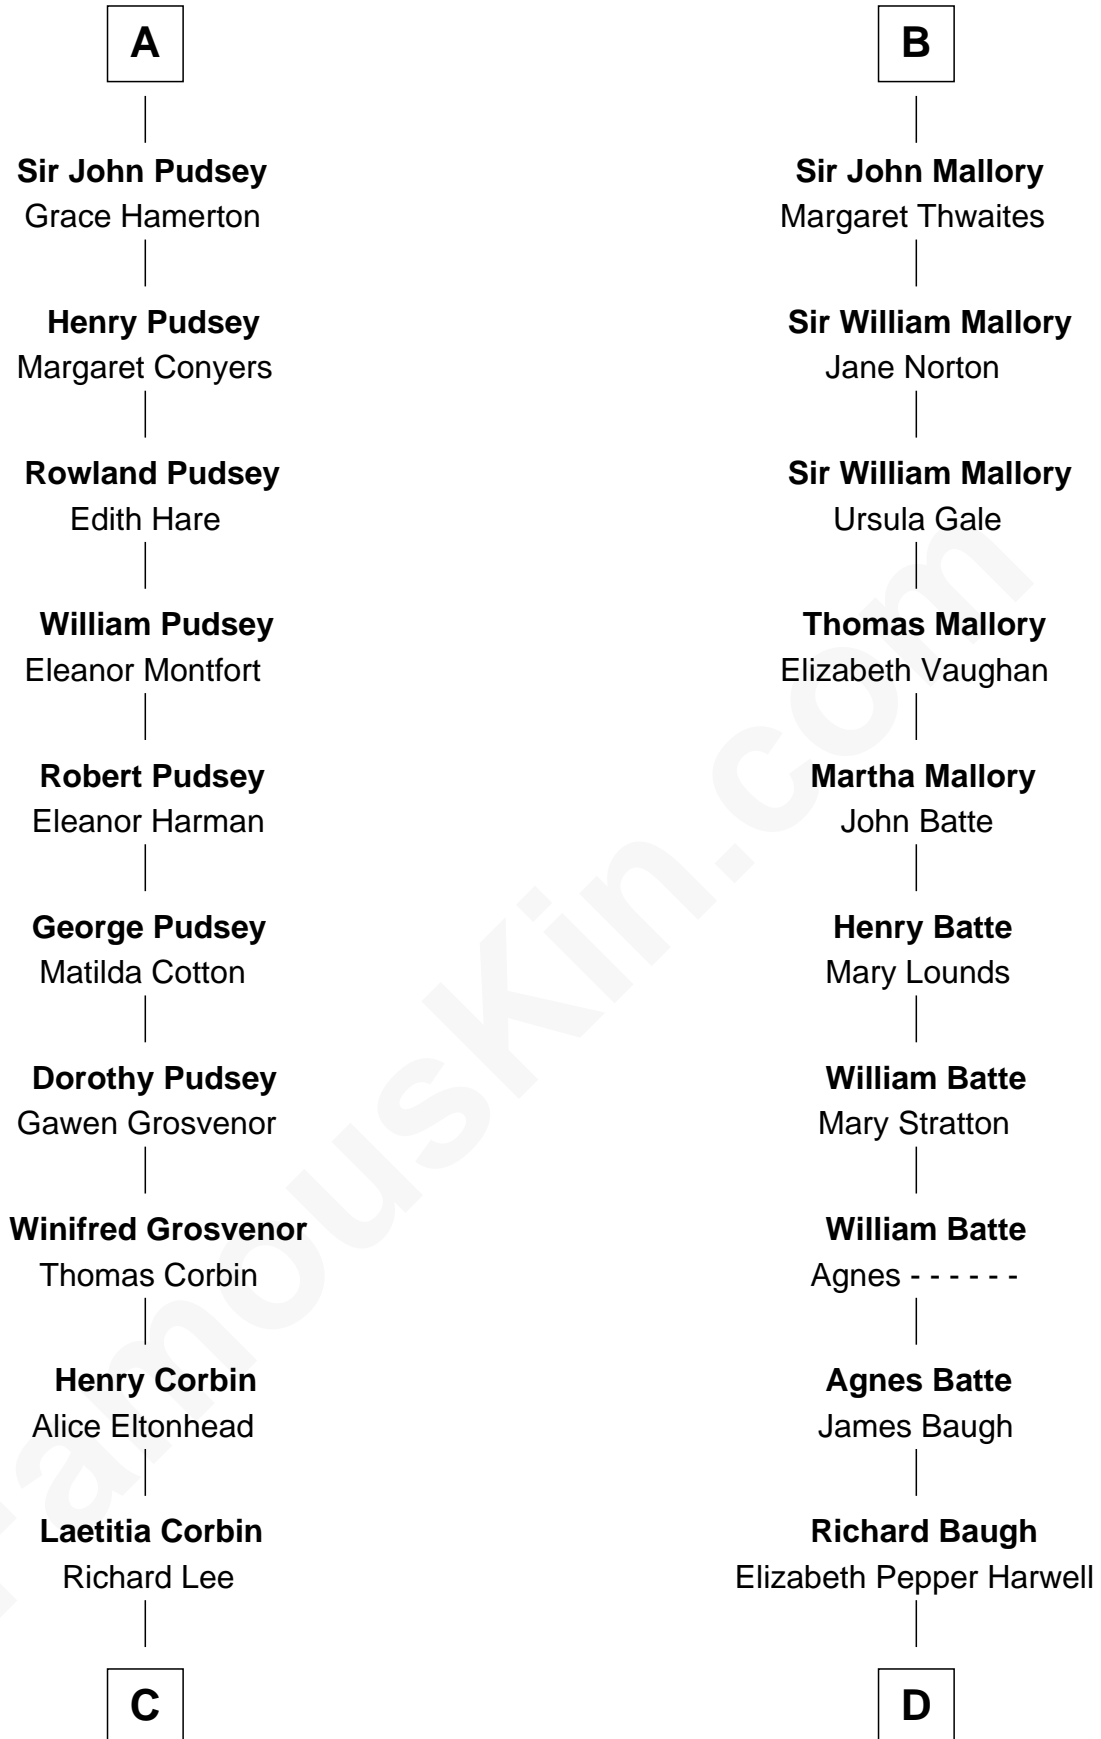

FamousKin.com

Relationship Chart of

Richard Henry Lee

Signer of the Declaration of Independence

18th cousin 2 times removed of

Judy Garland

Singer and Movie Actress

C

Gov. Thomas Lee

Hannah Ludwell

Richard Henry Lee

Signer of Declaration of Independence

D

John Aldridge Baugh

Mary Ann Marable

Elizabeth Baugh