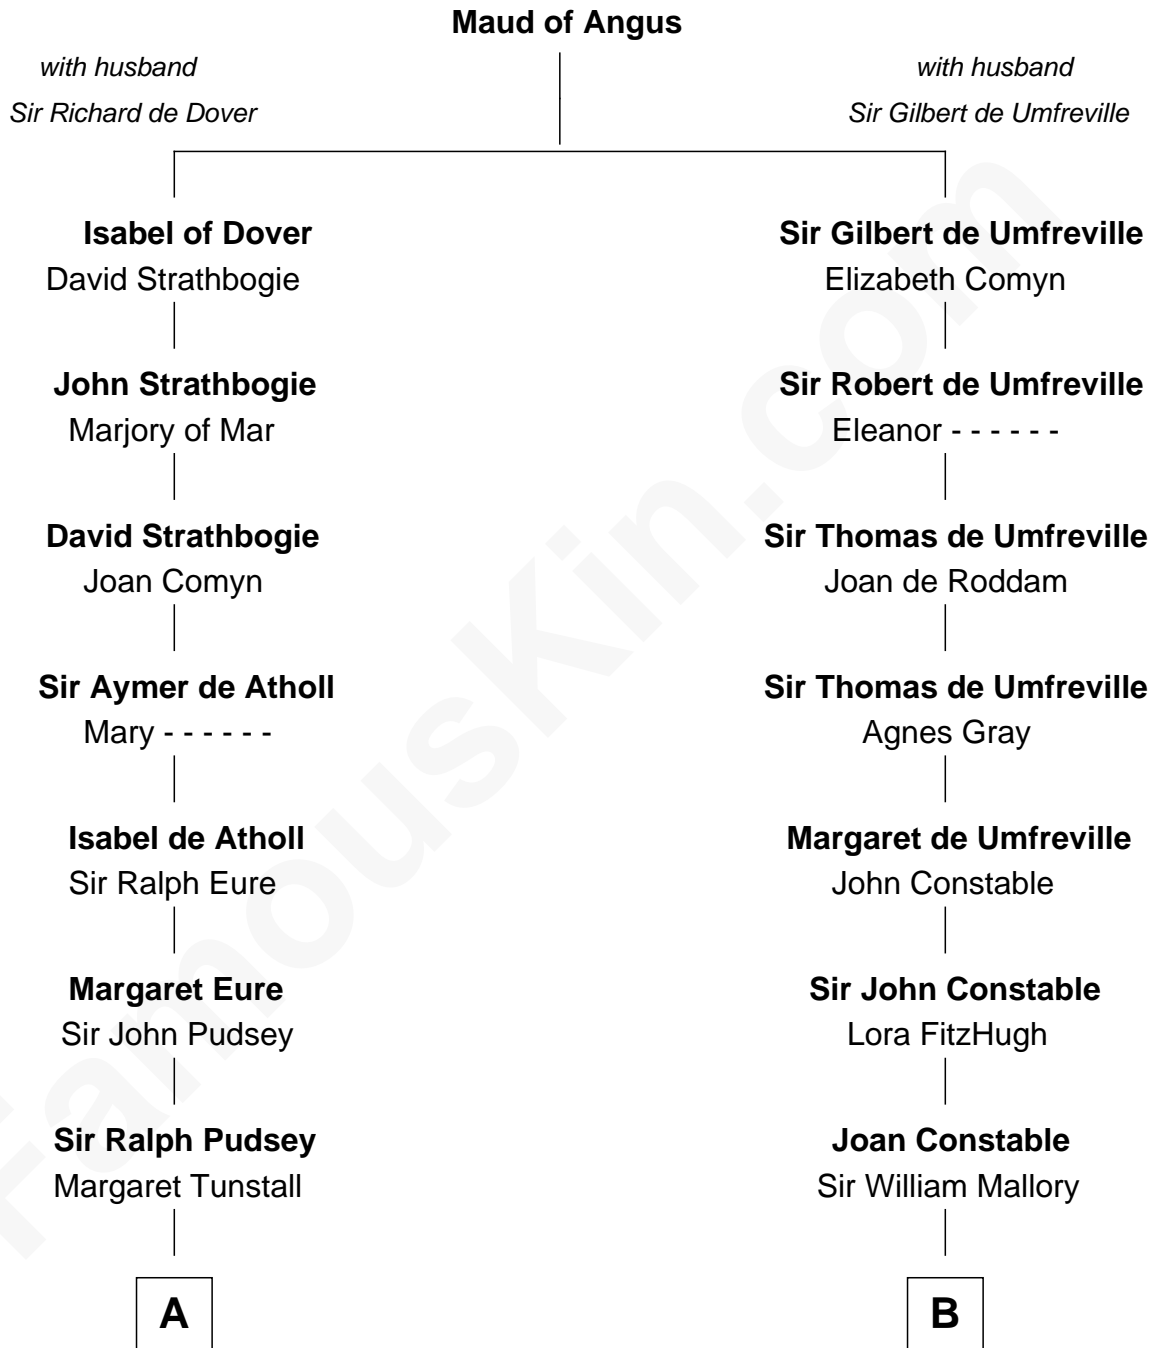

FamousKin.com

Relationship Chart of

Richard Henry Lee

Signer of the Declaration of Independence

18th cousin 2 times removed of

Judy Garland

Singer and Movie Actress

C

Gov. Thomas Lee

Hannah Ludwell

Richard Henry Lee

Signer of Declaration of Independence

D

John Aldridge Baugh

Mary Ann Marable

Elizabeth Baugh