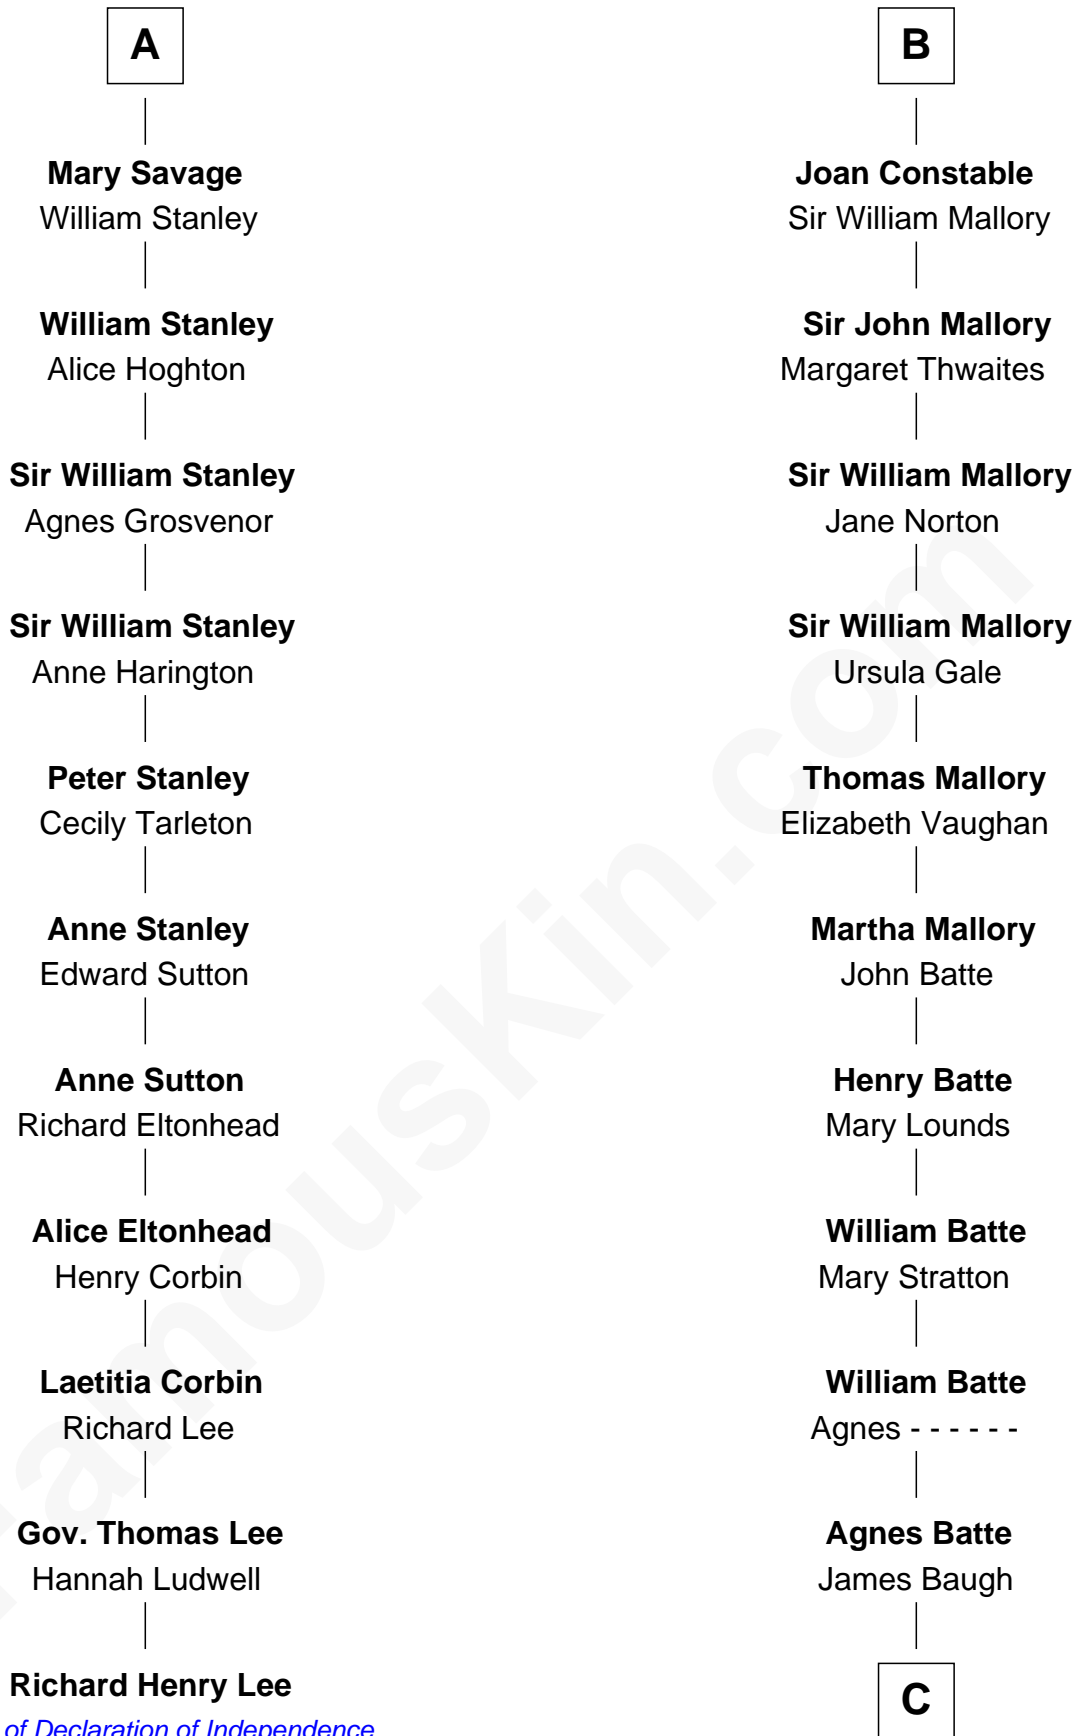

## Relationship Chart of

### Richard Henry Lee

*Signer of the Declaration of Independence*

17th cousin 4 times removed of

### Judy Garland

*Singer and Movie Actress*

**C**

**Richard Baugh**

Elizabeth Pepper Harwell

**John Aldridge Baugh**

Mary Ann Marable

**Elizabeth Baugh**