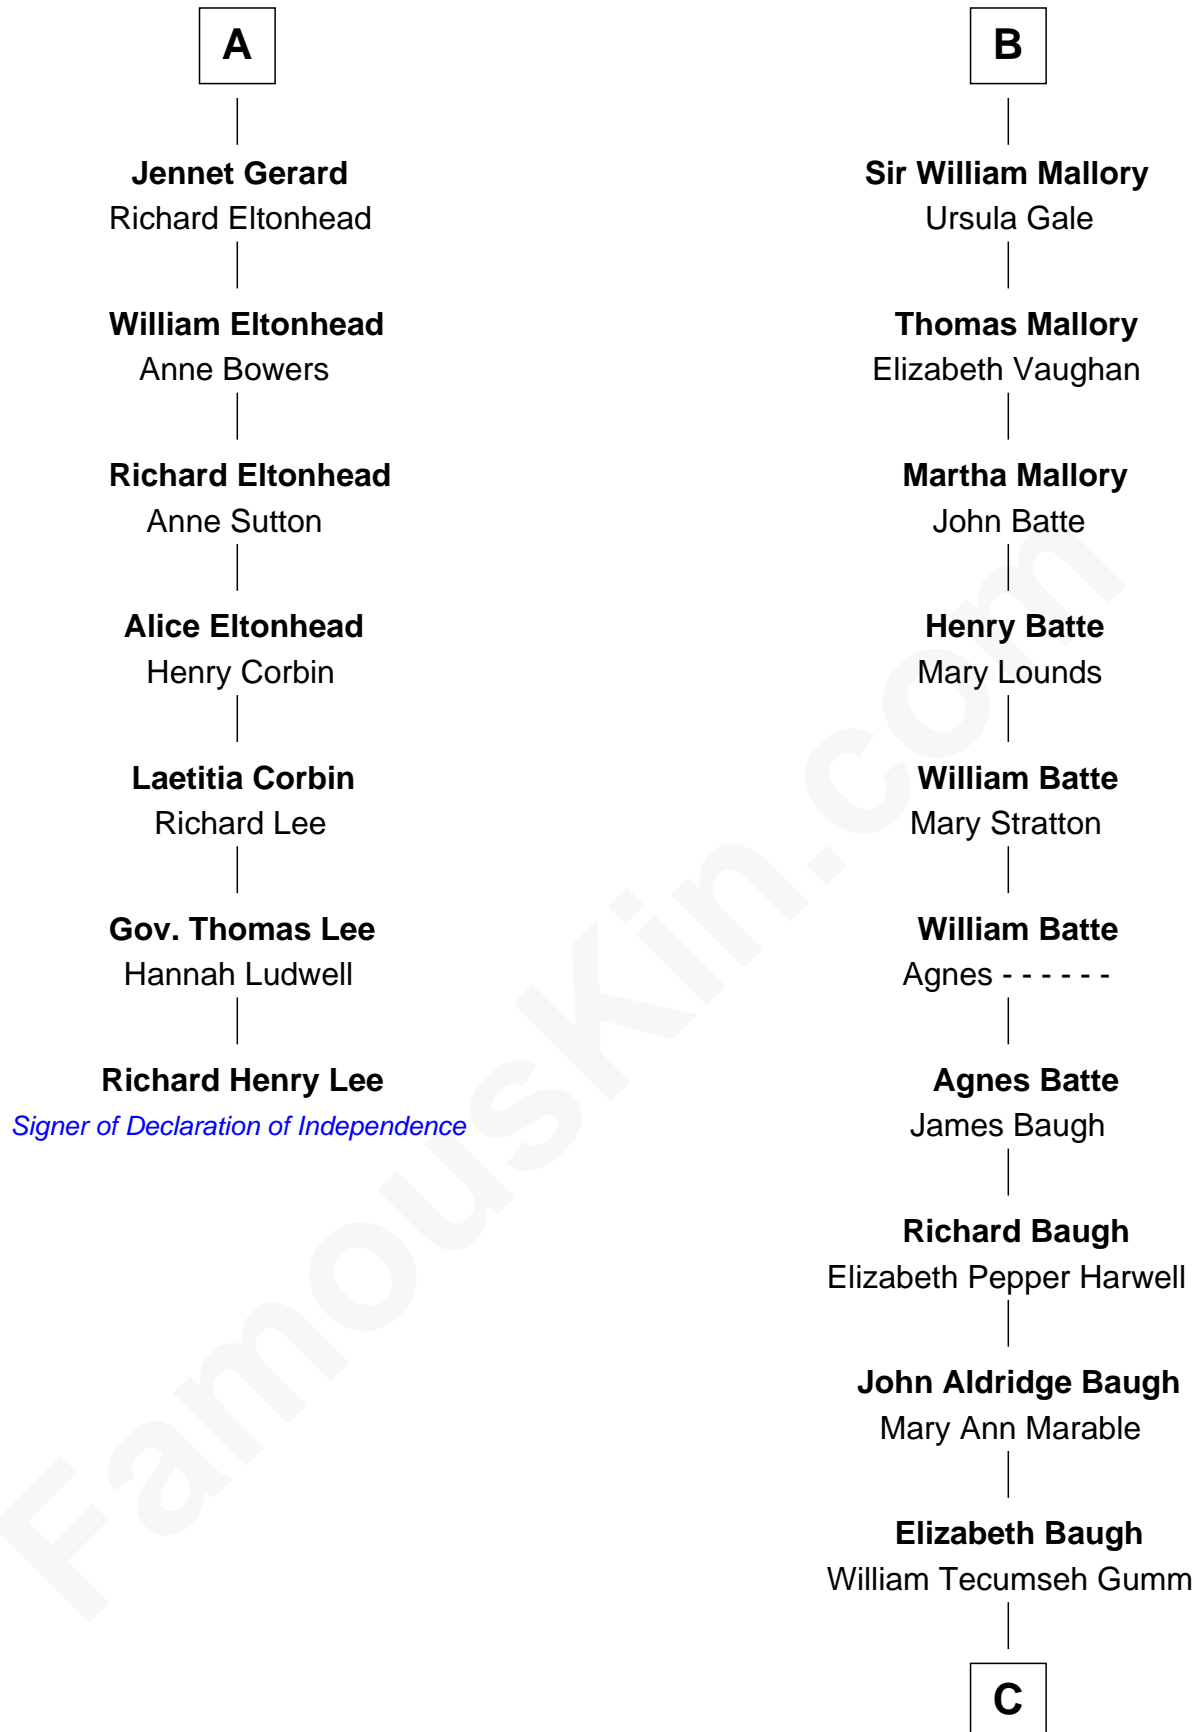

FamousKin.com

Relationship Chart of

Richard Henry Lee

Signer of the Declaration of Independence

13th cousin 5 times removed of

Judy Garland

Singer and Movie Actress

Edmund Fitzalan

Alice de Warenne

Richard Fitzalan
Eleanor Plantagenet

Sir Richard Fitzalan
Elizabeth de Bohun

Elizabeth Fitzalan
Sir Robert Goushill

Joan Goushill
Sir Thomas Stanley

Katherine Stanley
Sir John Savage

Dulcia Savage
Sir Henry Bold

Maud Bold
Thomas Gerard

A

Aline Fitzalan

Sir Roger le Strange

Lucy le Strange
Sir William Willoughby

Margery Willoughby
Sir William FitzHugh

Lora FitzHugh
Sir John Constable

Joan Constable
Sir William Mallory

Sir John Mallory
Margaret Thwaites

Sir William Mallory
Jane Norton

B

C

Francis Avent Gumm

Ethel Marian Milne

Judy Garland

Singer and Movie Actress