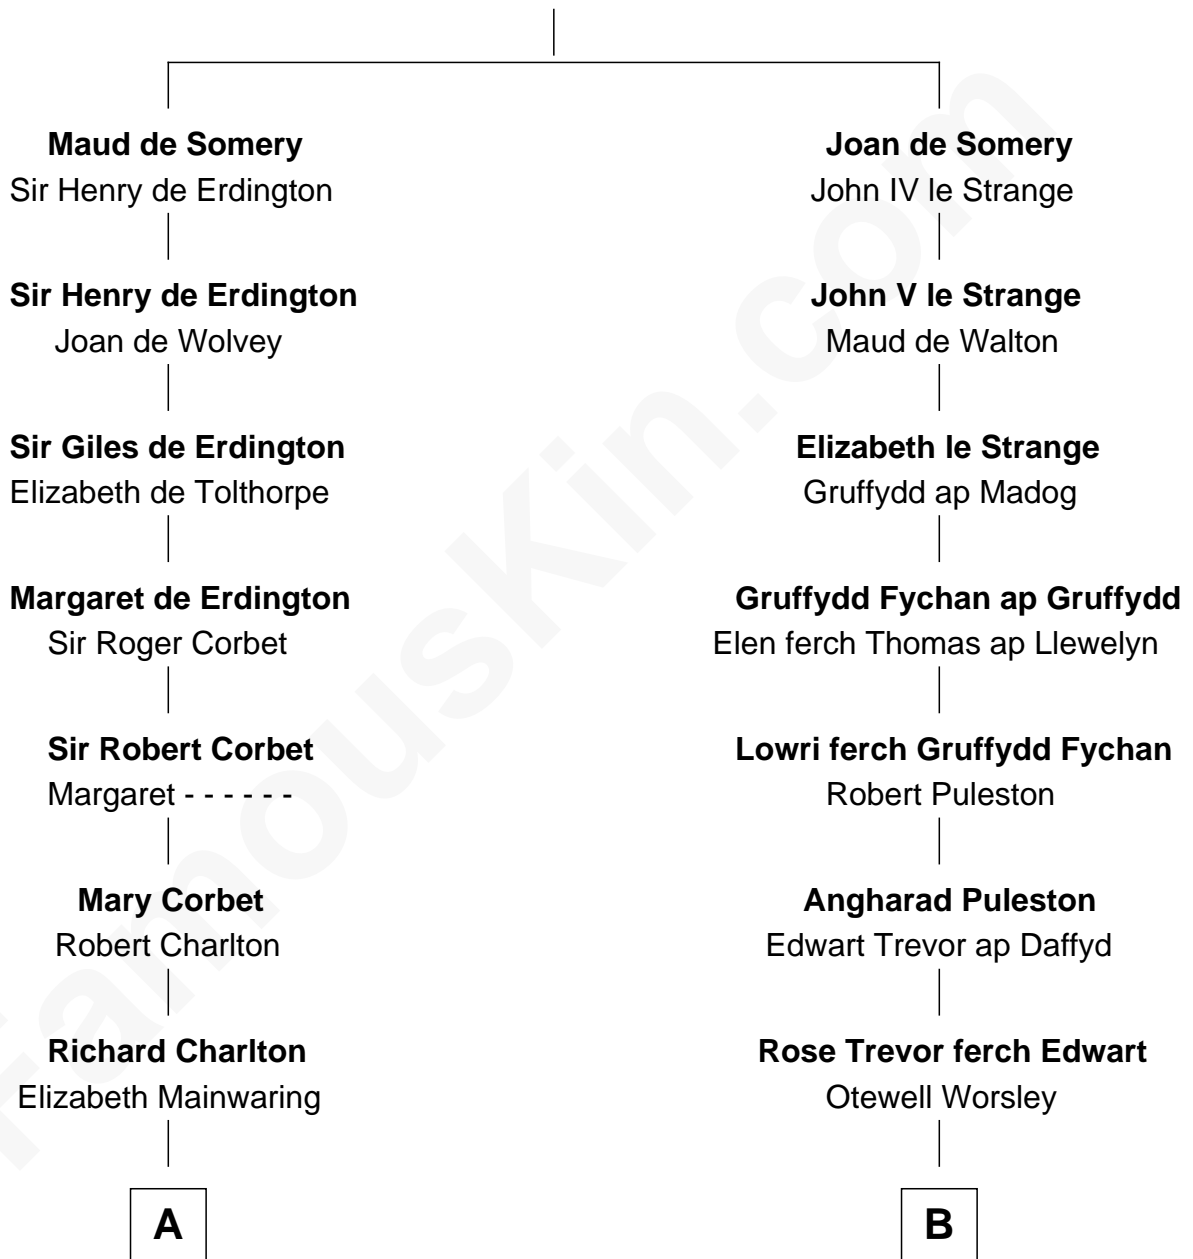

Sir Roger de Somery

Nichole d'Aubenev