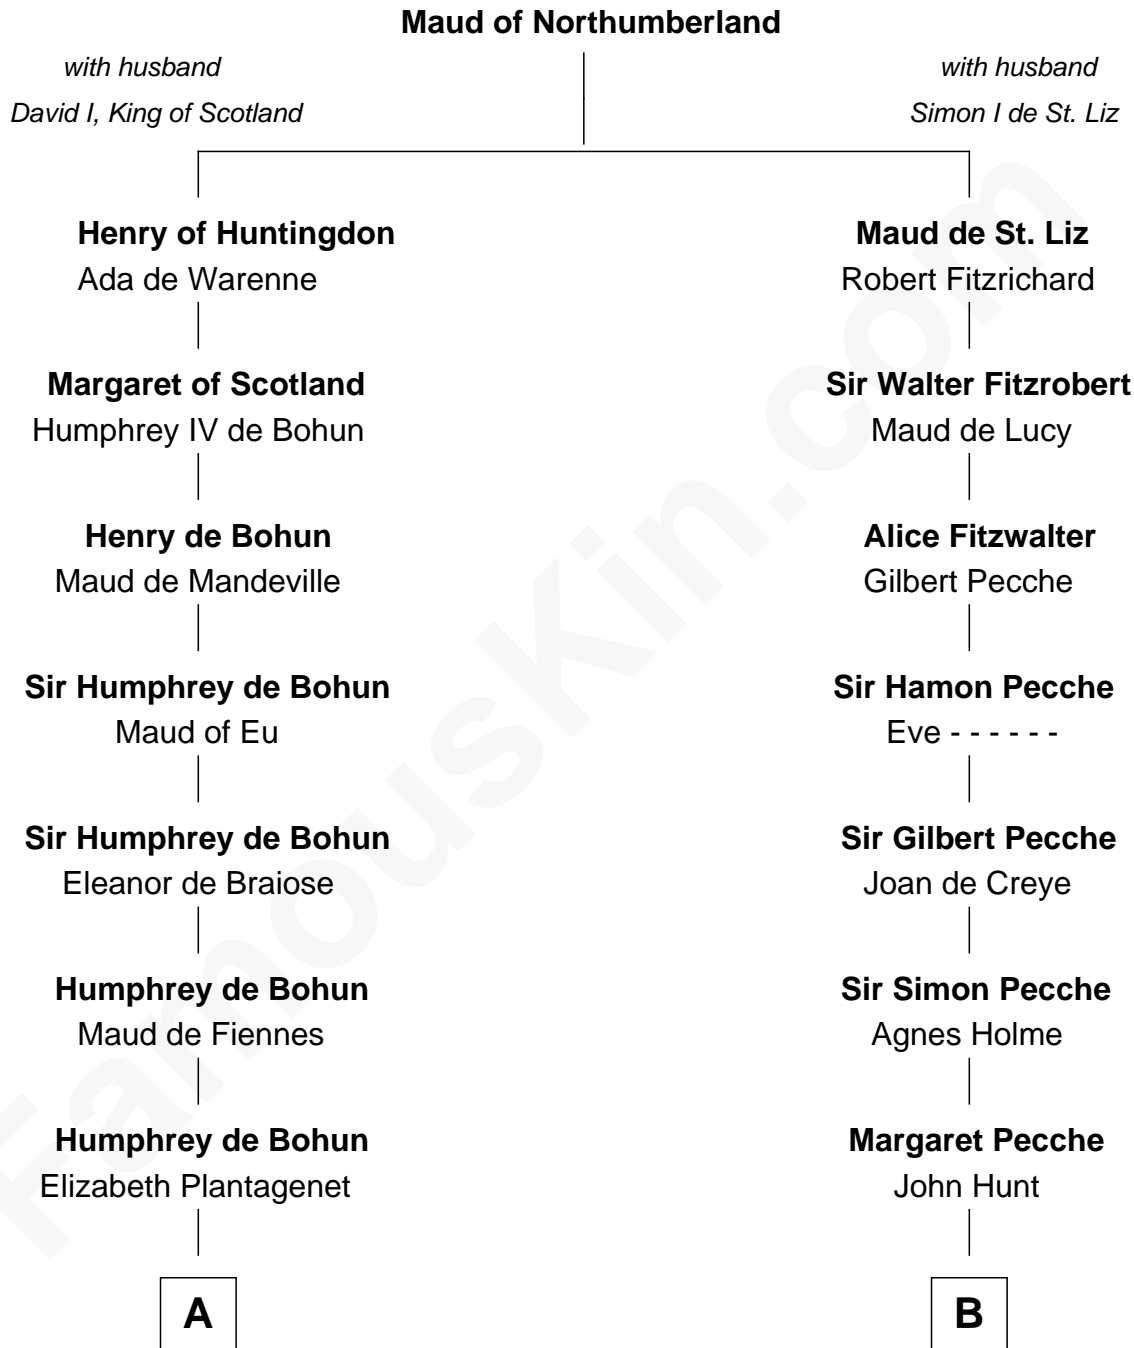

FamousKin.com

Relationship Chart of

Richard Henry Lee

Signer of the Declaration of Independence

20th cousin 1 time removed of

Eliphalet Remington

Founder of Remington Arms Company

C

Alice Eltonhead

Henry Corbin

Laetitia Corbin

Richard Lee

Gov. Thomas Lee

Hannah Ludwell

Richard Henry Lee

Signer of Declaration of Independence