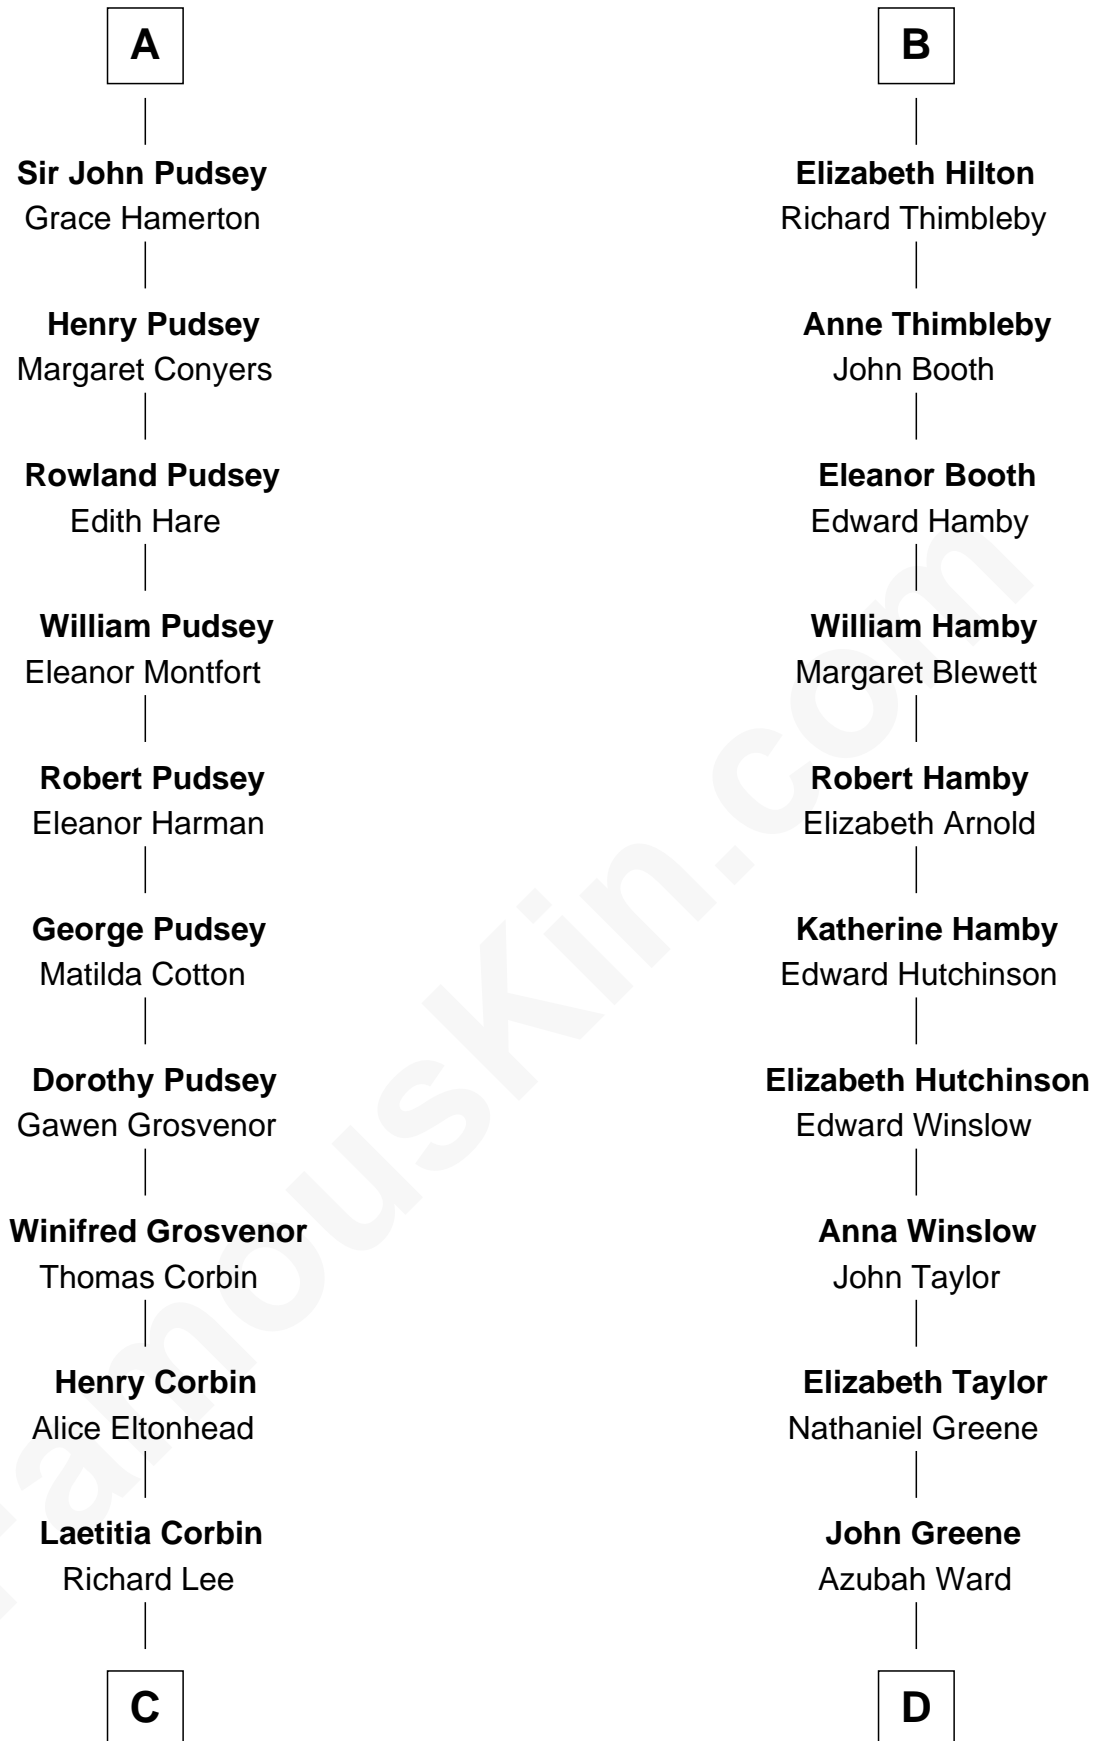

FamousKin.com

Relationship Chart of

Richard Henry Lee

Signer of the Declaration of Independence

18th cousin 1 time removed of

Lucretia (Rudolph) Garfield

First Lady of President James Garfield

C

Gov. Thomas Lee

Hannah Ludwell

Richard Henry Lee

Signer of Declaration of Independence

D

Lucretia Greene

Elijah Mason

Arabella Greene Mason

Zebulon Rudolph

Lucretia (Rudolph) Garfield

First Lady of James Garfield

FamousKin.com