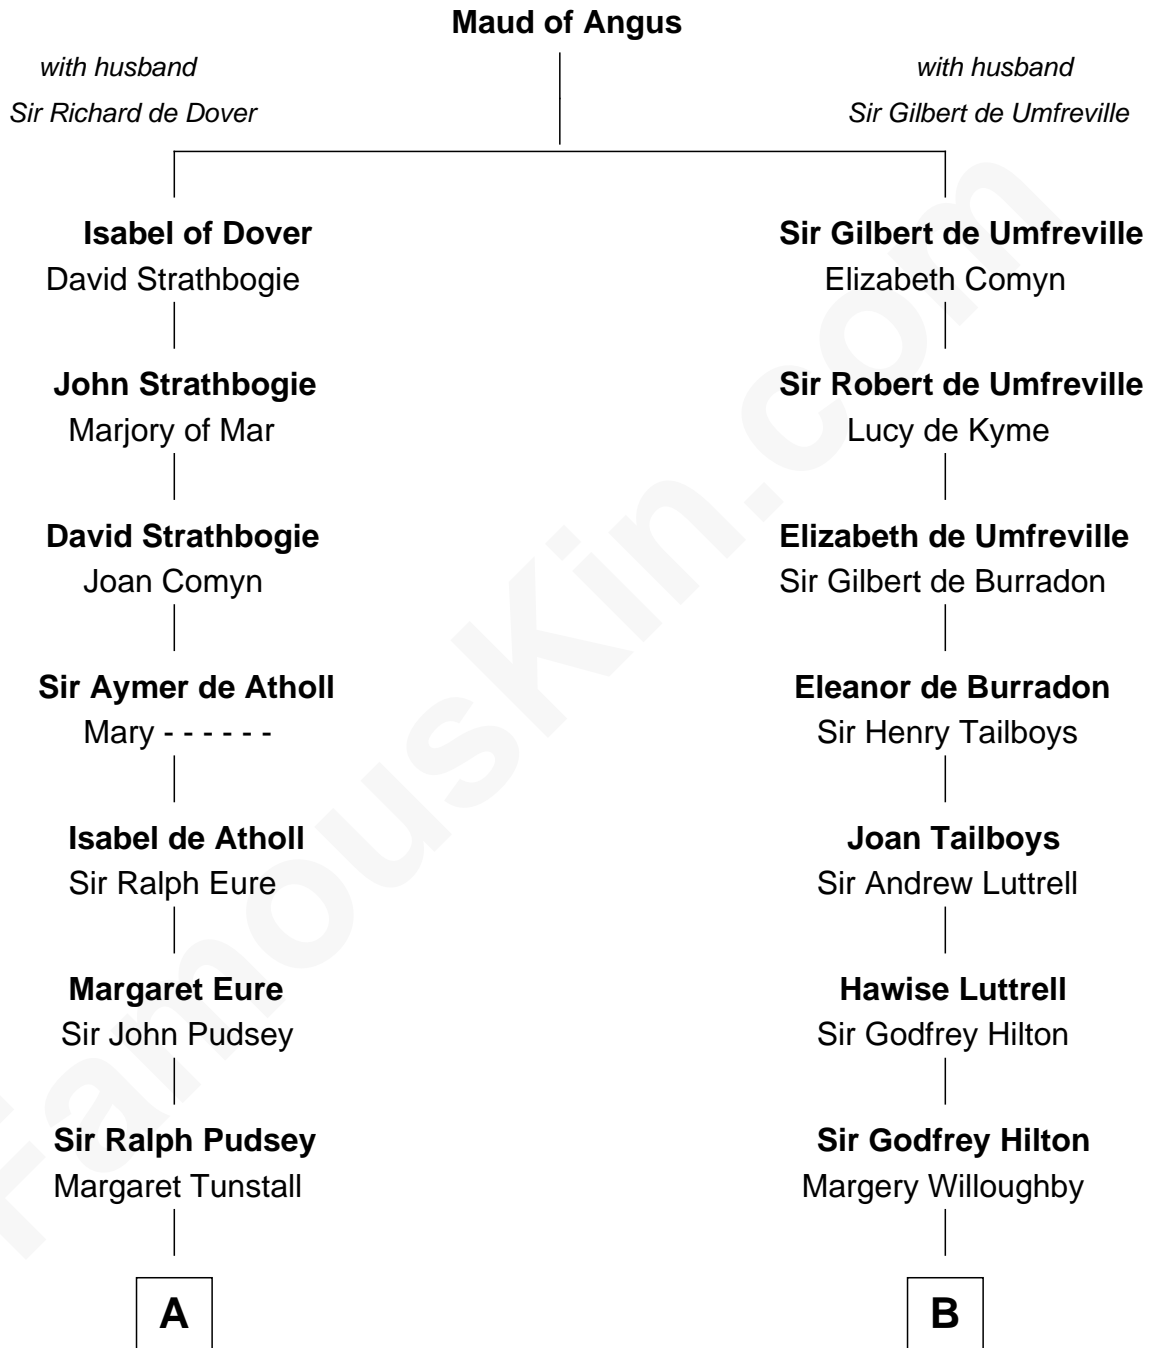

FamousKin.com

Relationship Chart of

Richard Henry Lee

Signer of the Declaration of Independence

18th cousin 1 time removed of

Lucretia (Rudolph) Garfield

First Lady of President James Garfield

C

Gov. Thomas Lee

Hannah Ludwell

Richard Henry Lee

Signer of Declaration of Independence

D

Lucretia Greene

Elijah Mason

Arabella Greene Mason

Zebulon Rudolph

Lucretia (Rudolph) Garfield

First Lady of James Garfield

FamousKin.com