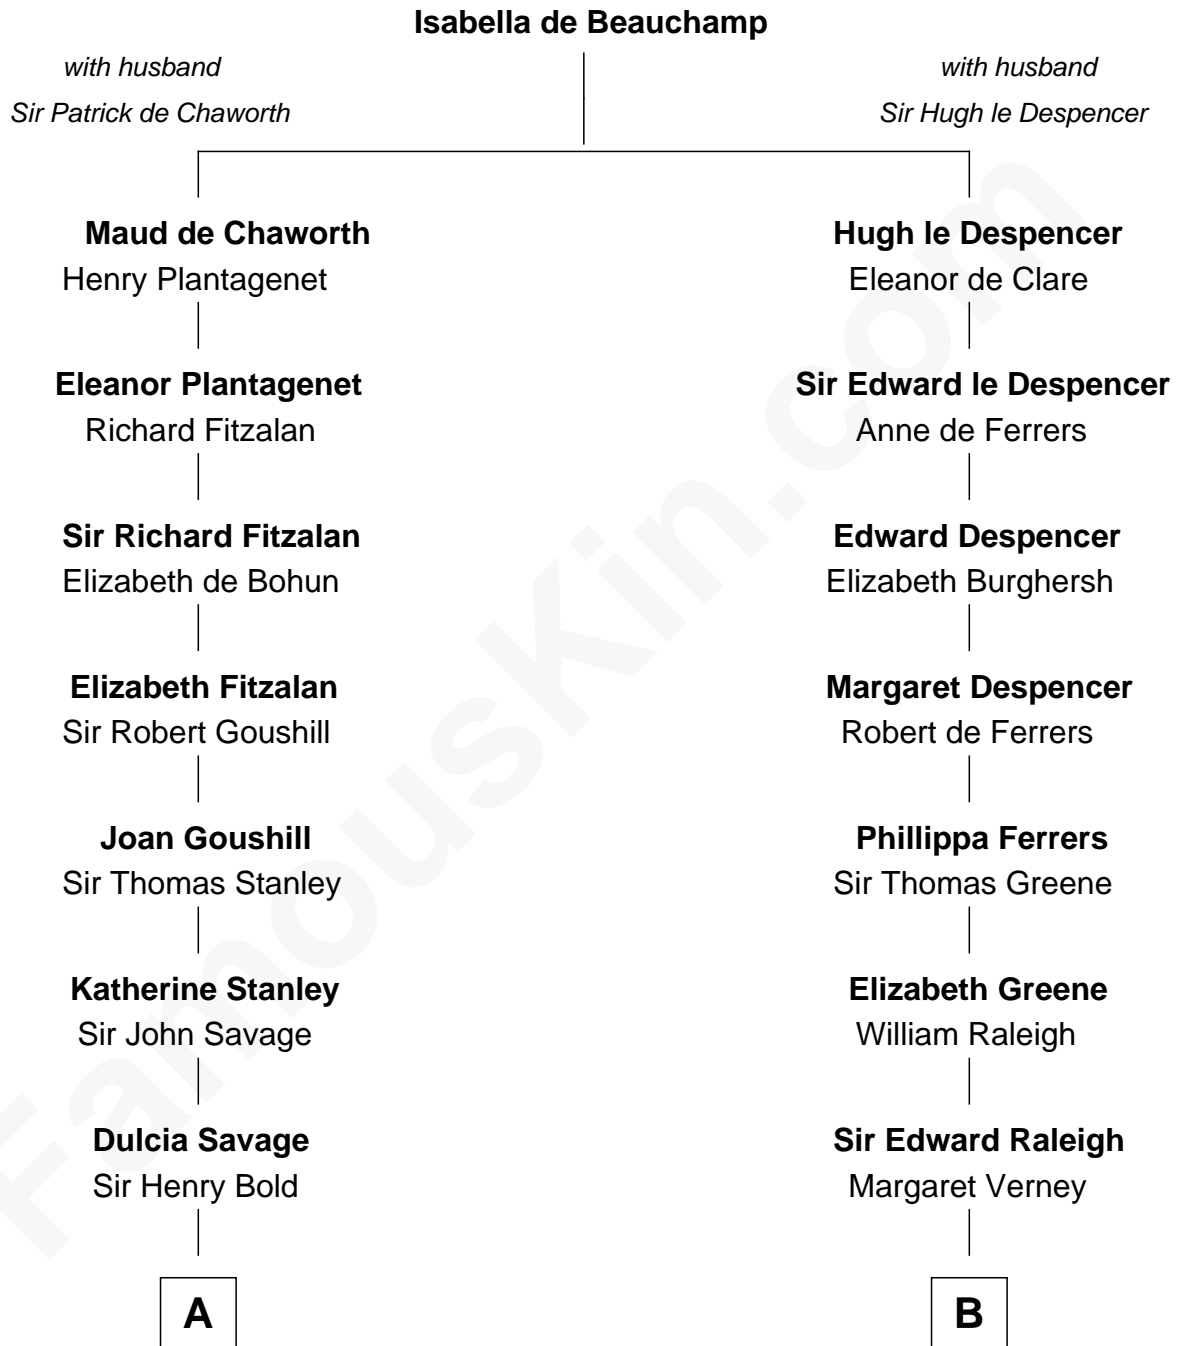

Lucretia (Rudolph) Garfield

First Lady of President James Garfield