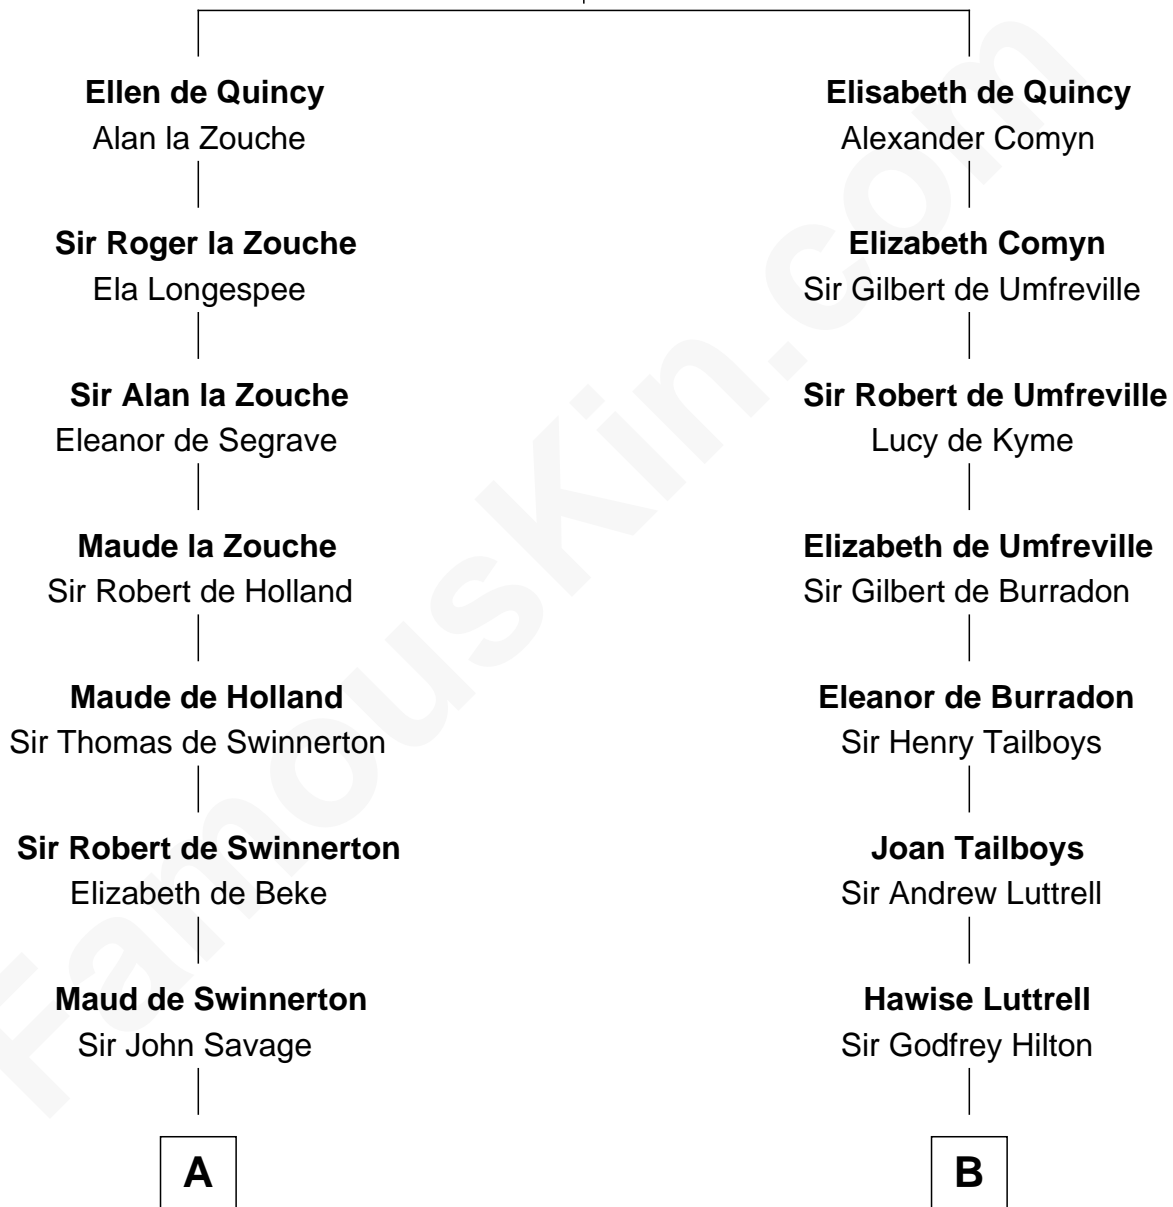

FamousKin.com

Relationship Chart of

Richard Henry Lee

Signer of the Declaration of Independence

17th cousin 3 times removed of

Lucretia (Rudolph) Garfield

First Lady of President James Garfield

Sir Roger de Quincy
Helen of Galloway

C

John Greene

Azubah Ward

Lucretia Greene

Elijah Mason

Arabella Greene Mason

Zebulon Rudolph

Lucretia (Rudolph) Garfield