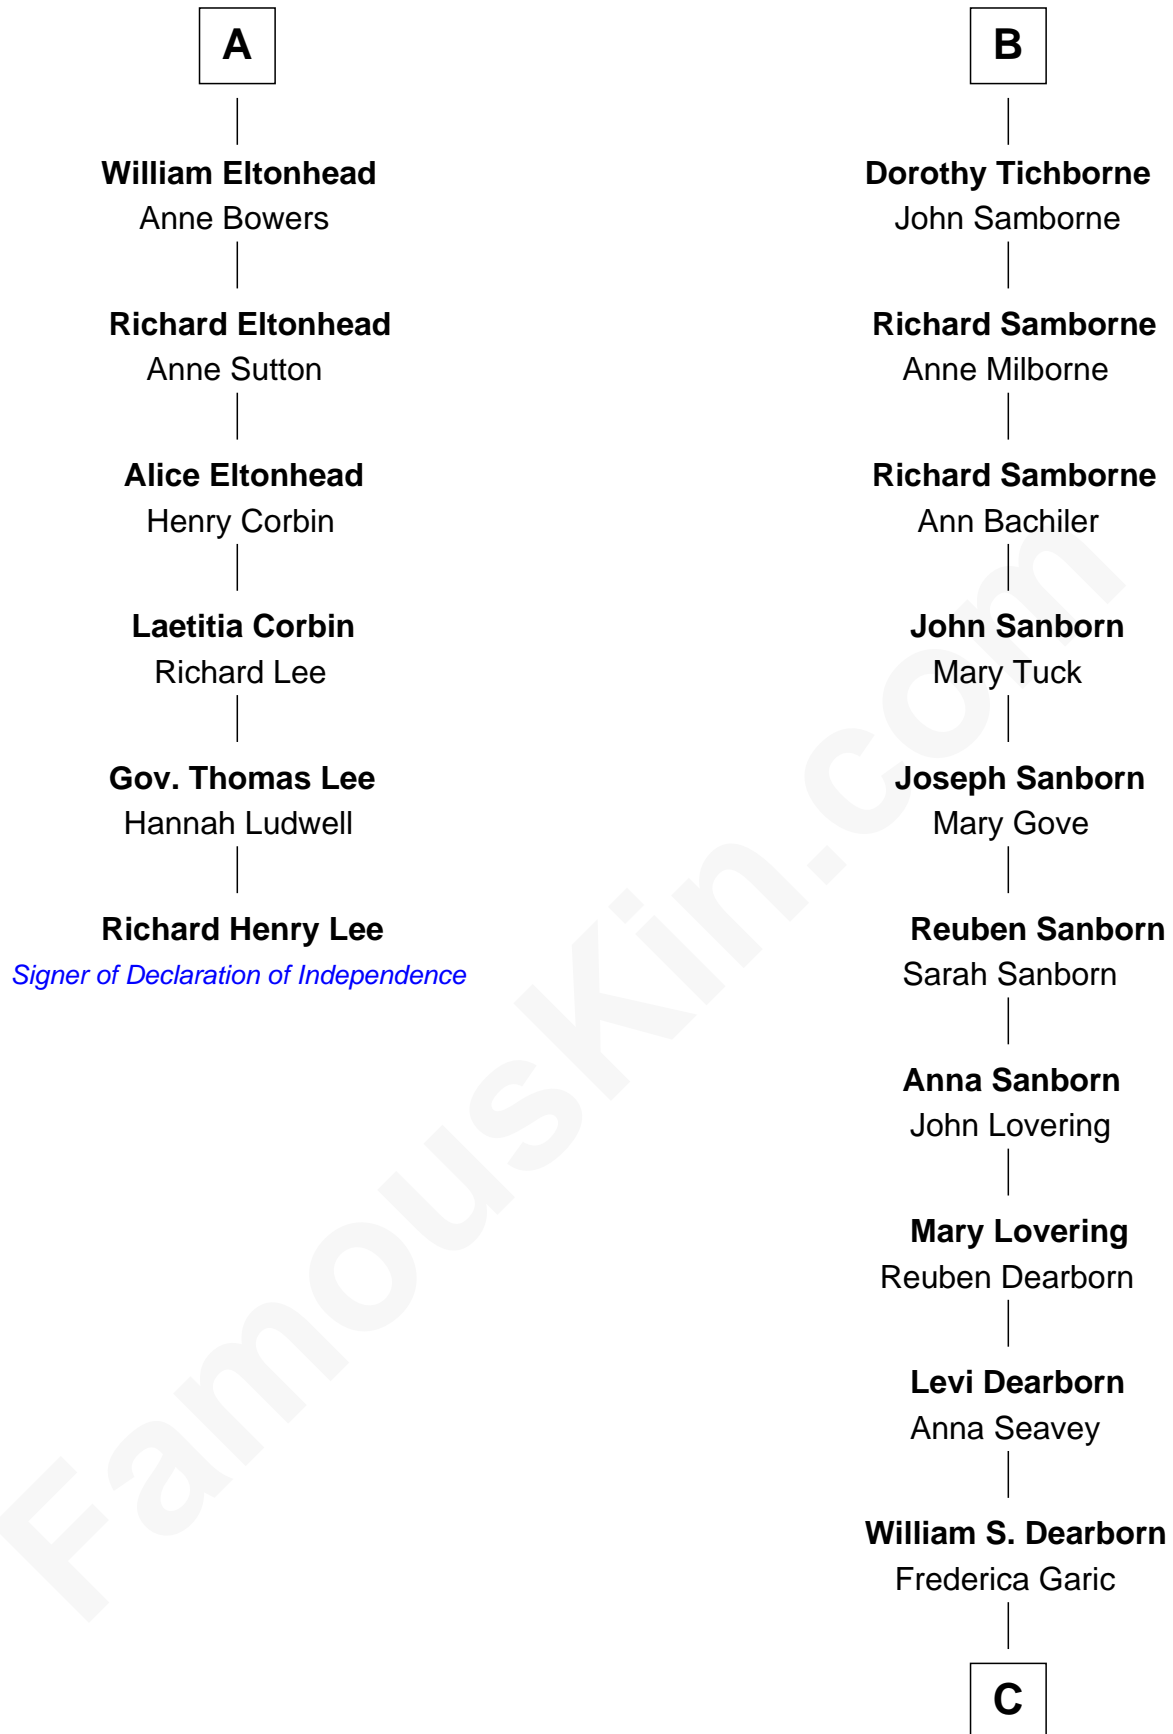

FamousKin.com

Relationship Chart of

Richard Henry Lee

Signer of the Declaration of Independence

12th cousin 7 times removed of

Louis L'Amour
Western Author

C

Abraham Truman Dearborn

Elizabeth Frances Freeman

Emily Lavis Dearborn

Dr. Louis Charles LaMoore

Louis L'Amour

Western Author

FamousKin.com