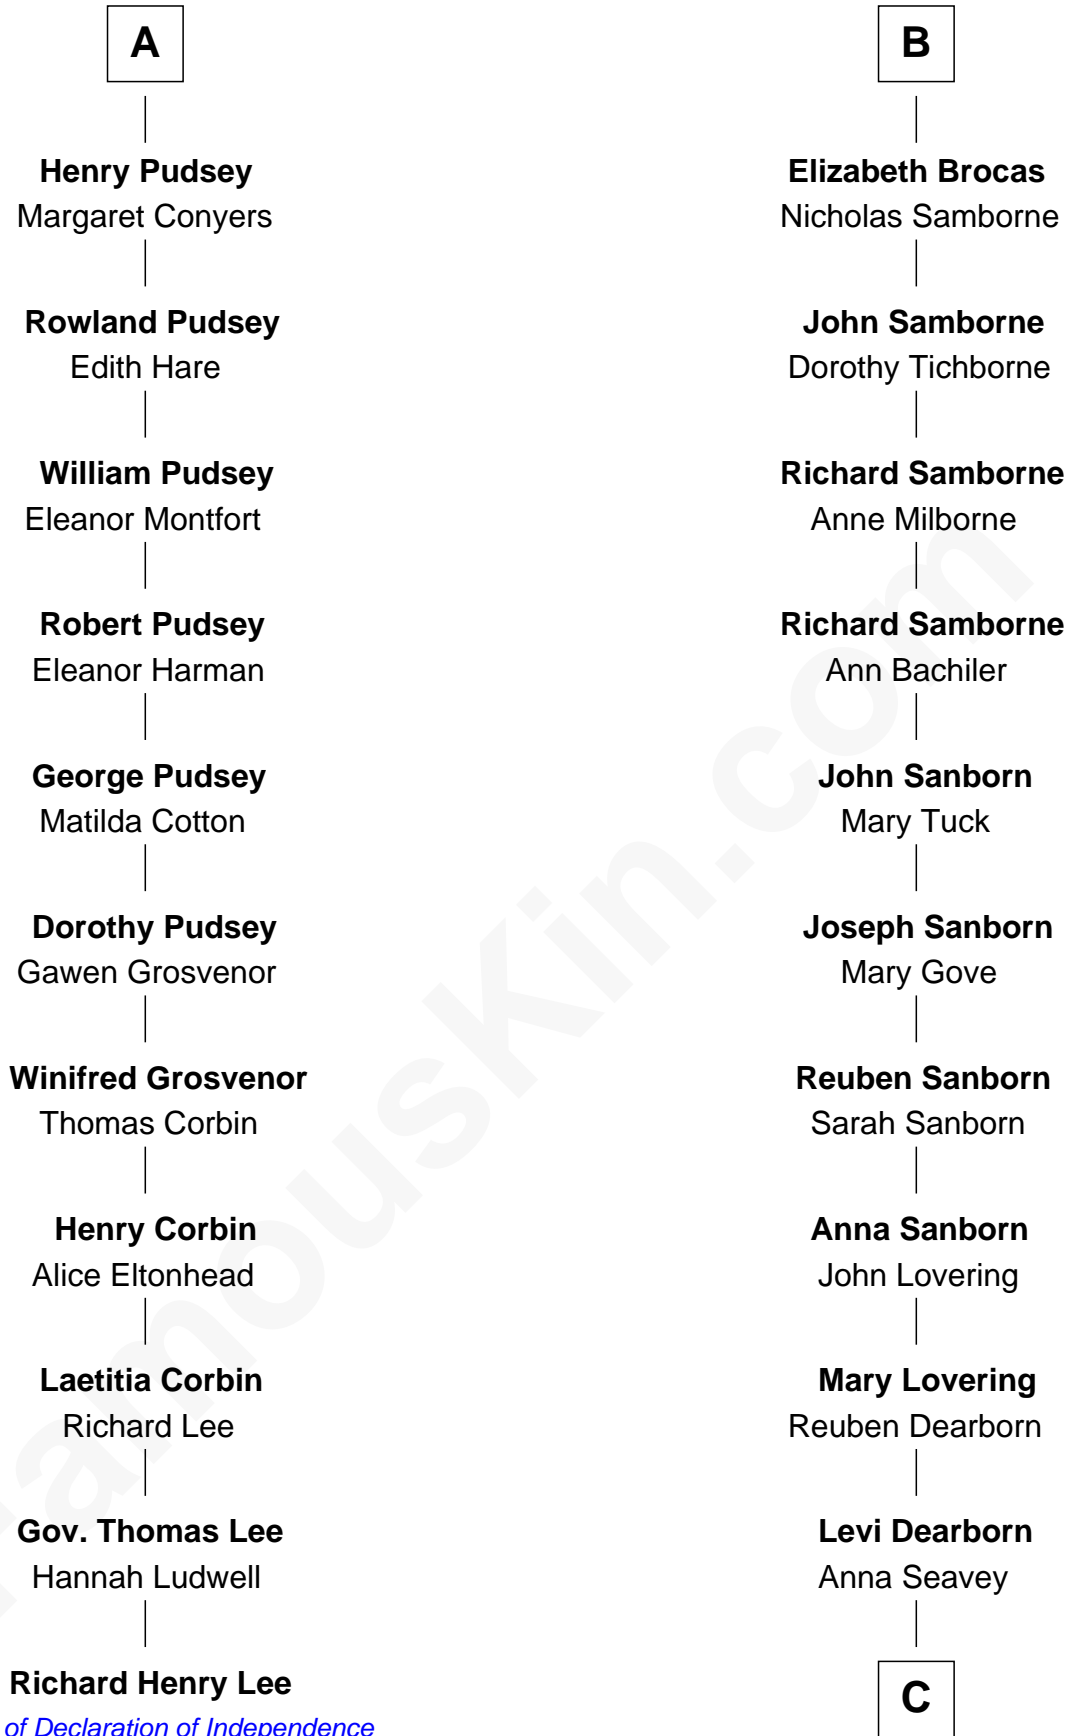

FamousKin.com

Relationship Chart of

Richard Henry Lee

Signer of the Declaration of Independence

17th cousin 3 times removed of

Louis L'Amour
Western Author

Sir William de Ros
Eustache Fitz Ralph

C

William S. Dearborn

Frederica Garic

Abraham Truman Dearborn

Elizabeth Frances Freeman

Emily Lavis Dearborn

Dr. Louis Charles LaMoore

Louis L'Amour

Western Author