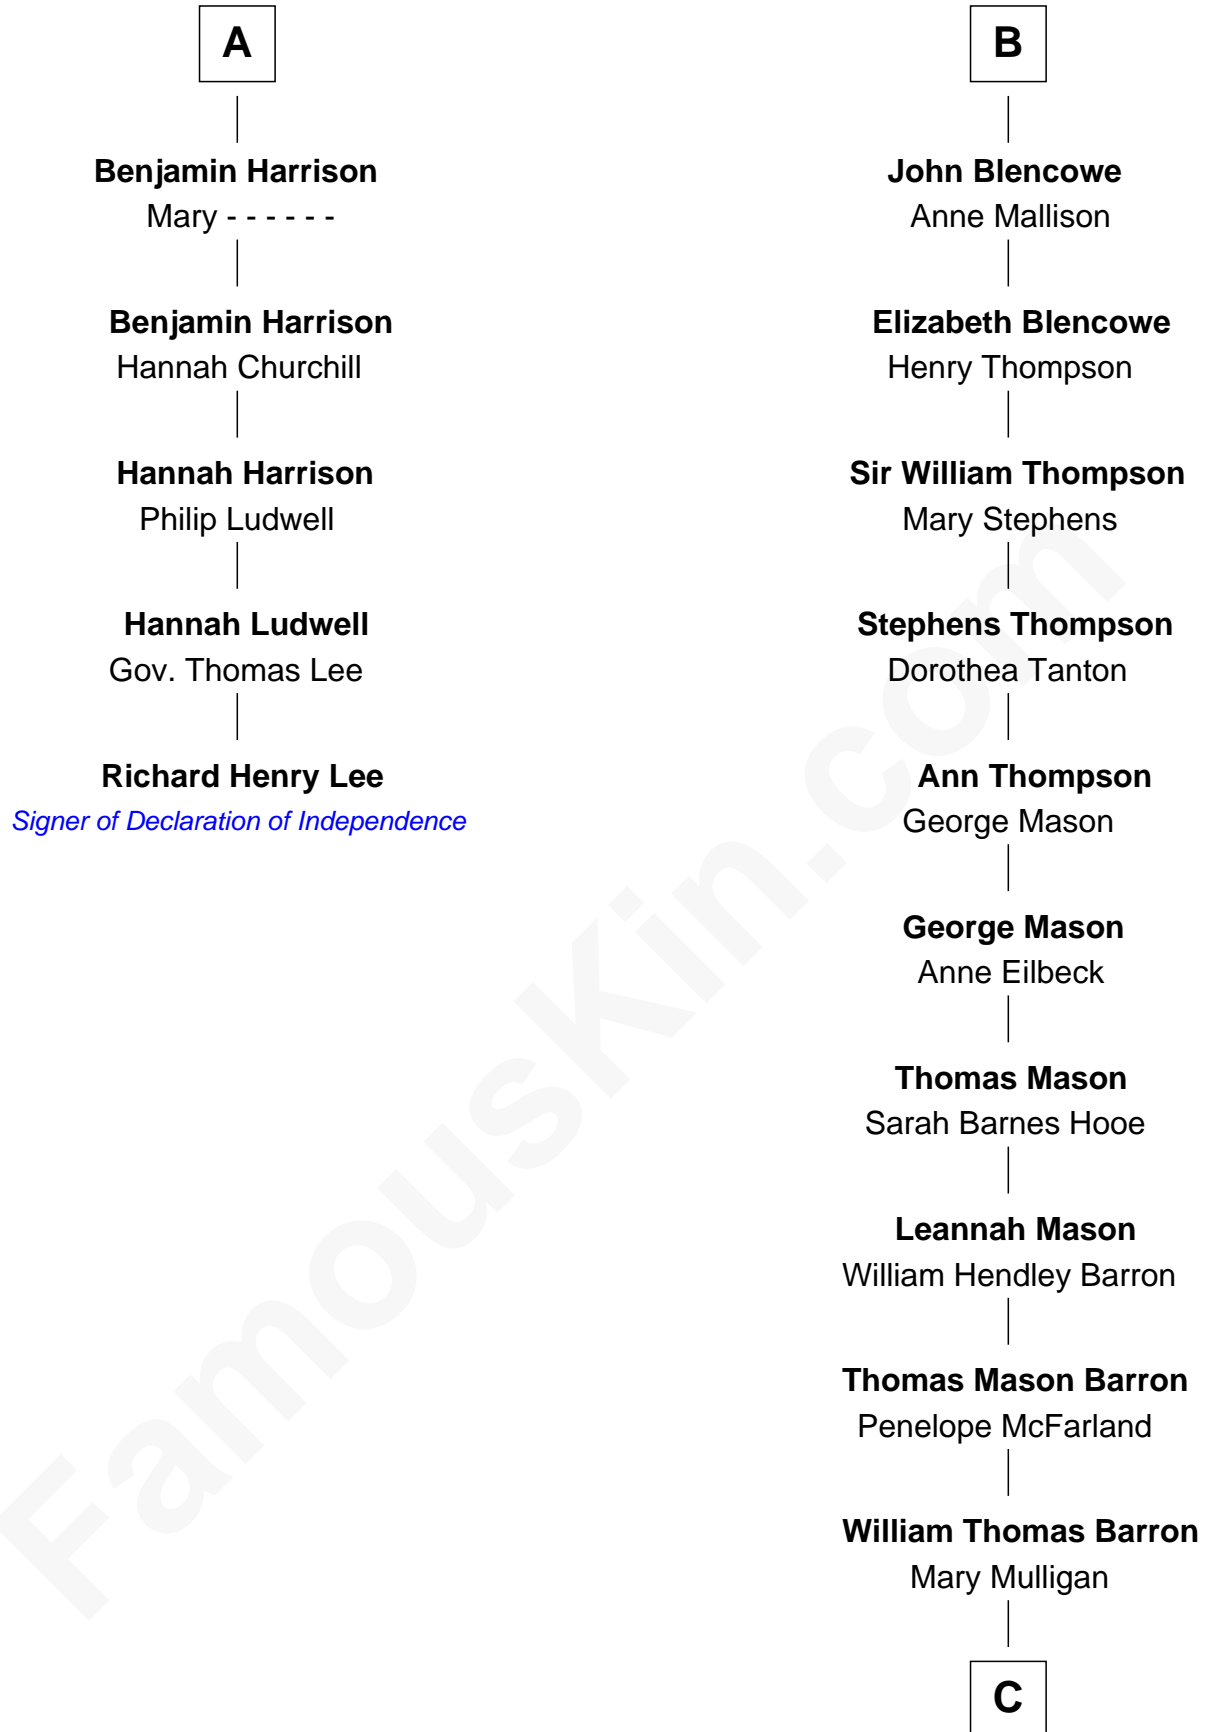

## Relationship Chart of

### Richard Henry Lee

*Signer of the Declaration of Independence*

11th cousin 9 times removed of

**Paris Hilton**

*Socialite and TV Personality*

**C**

**Mary Adelaide Barron**  
Conrad Nicholson Hilton

**Barron Hilton**  
Marilyn June Hawley