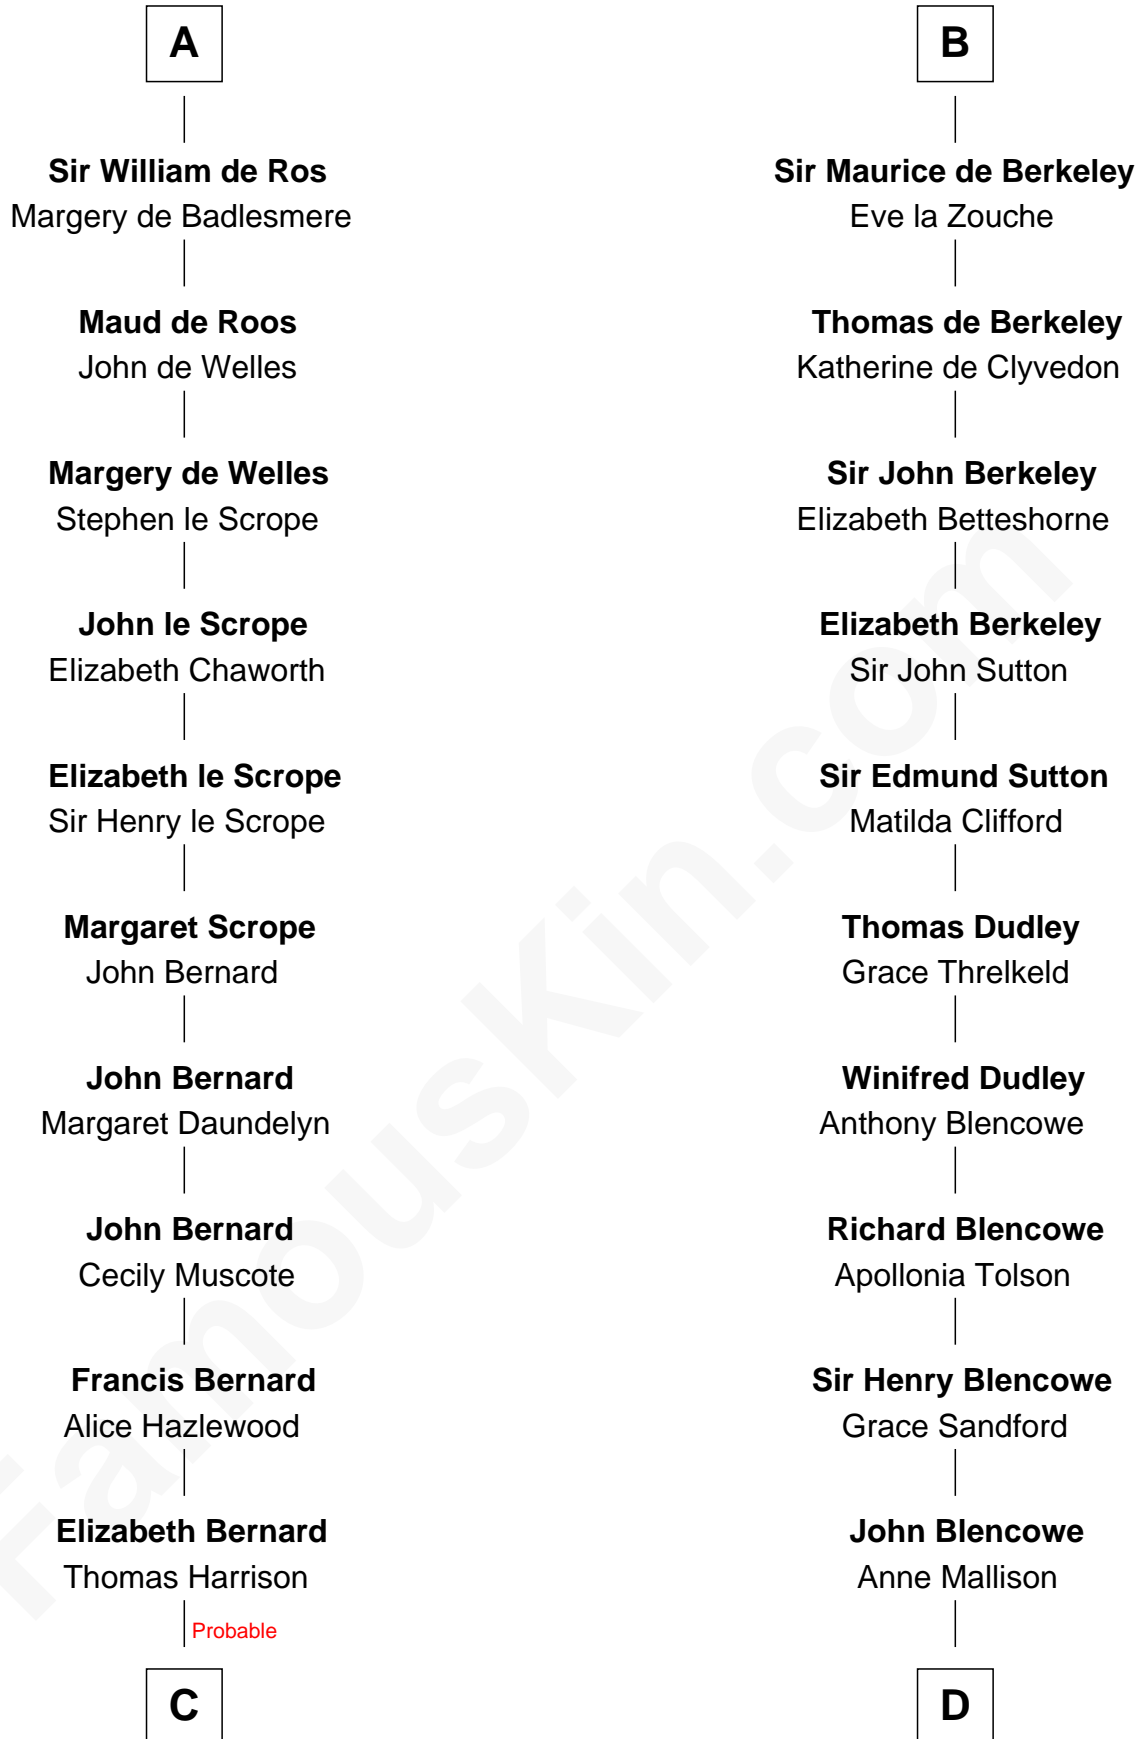

FamousKin.com

Relationship Chart of

Richard Henry Lee

Signer of the Declaration of Independence

21st cousin of

George Mason

Father of the U.S. Bill of Rights

Norman Ranulf

William de Ros
Maude de Vaux

A

Simon I de St. Liz
Maud of Northumberland

Maud de St. Liz
Saher I de Quincy

Robert de Quincy
Orabel FitzNess

Sir Saher IV de Quincy
Margaret de Beaumont

Sir Roger de Quincy
Helen of Galloway

Margaret de Quincy
Sir William de Ferrers

Joan de Ferrers
Sir Thomas de Berkeley

B

C

Benjamin Harrison

Mary - - - - -

Benjamin Harrison

Hannah Churchill