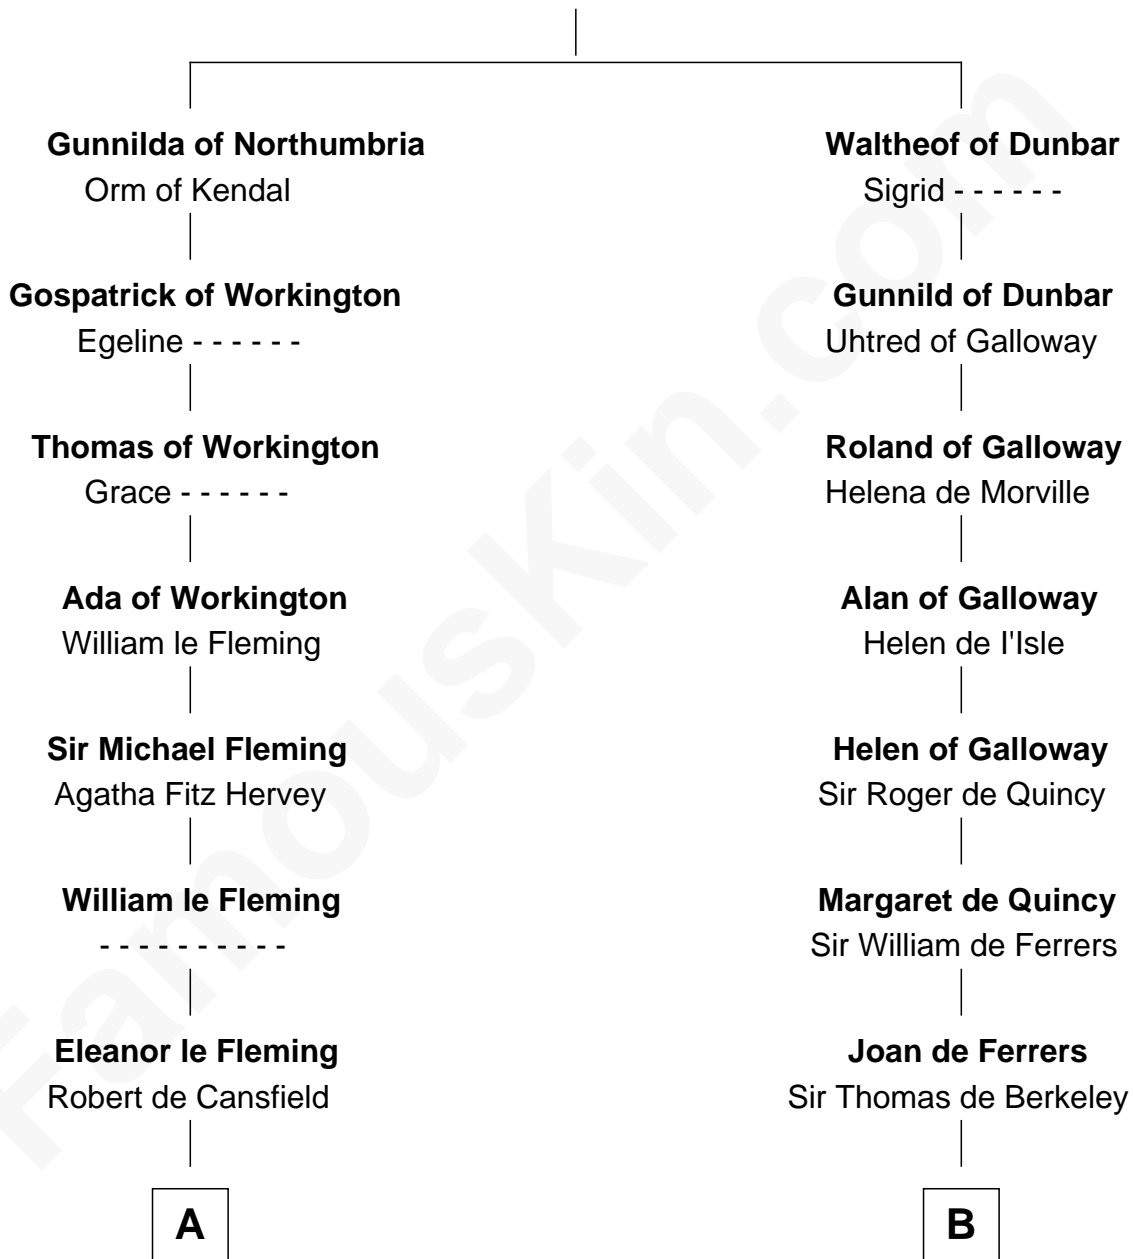

FamousKin.com

Relationship Chart of

Richard Henry Lee

Signer of the Declaration of Independence

21st cousin of

George Mason

Father of the U.S. Bill of Rights

Gospatric I of Northumbria

C

Anne Sutton
Richard Eltonhead

Alice Eltonhead
Henry Corbin

Laetitia Corbin
Richard Lee

Gov. Thomas Lee
Hannah Ludwell

Richard Henry Lee

Signer of Declaration of Independence

D

Elizabeth Blencowe
Henry Thompson

Sir William Thompson
Mary Stephens

Stephens Thompson
Dorothea Tanton

Ann Thompson
George Mason

George Mason

Father of Bill of Rights

FamousKin.com