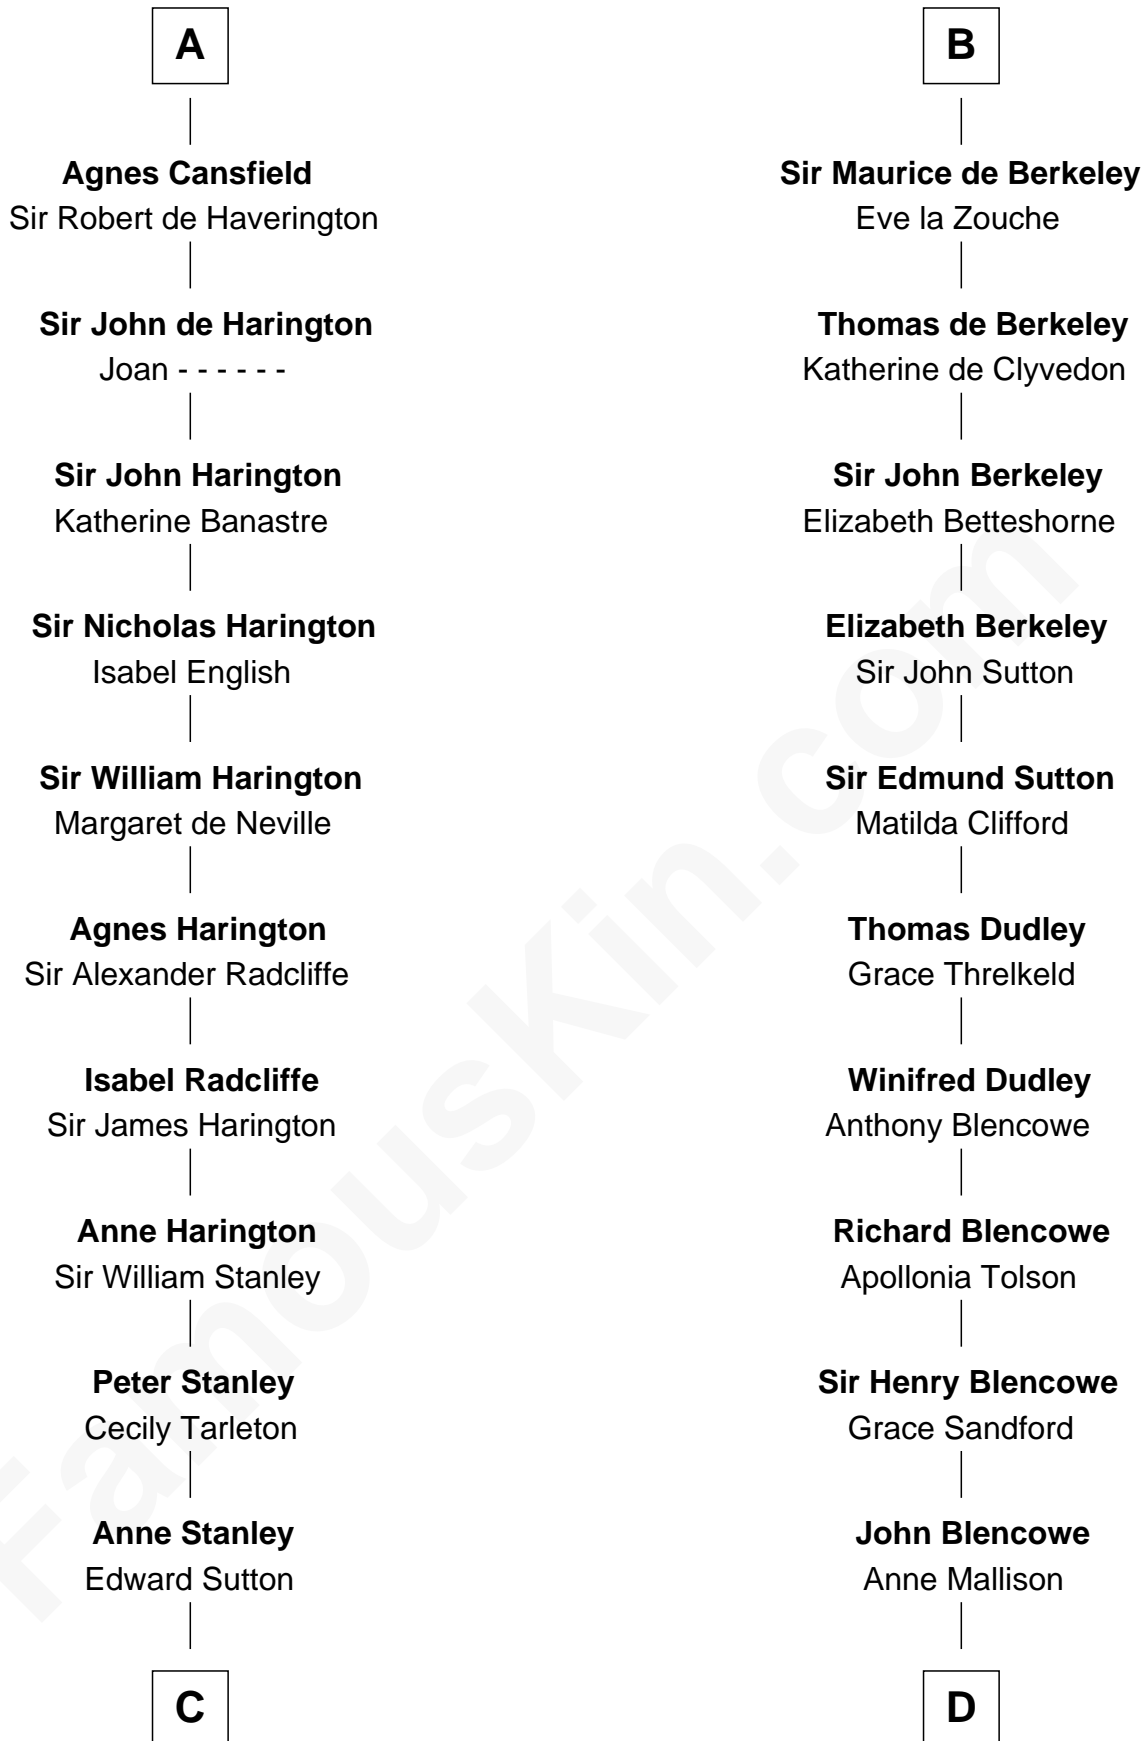

FamousKin.com

Relationship Chart of

Richard Henry Lee

Signer of the Declaration of Independence

21st cousin of

George Mason

Father of the U.S. Bill of Rights

Gospatric I of Northumbria

C

Anne Sutton
Richard Eltonhead

Alice Eltonhead
Henry Corbin

Laetitia Corbin
Richard Lee

Gov. Thomas Lee
Hannah Ludwell

Richard Henry Lee

Signer of Declaration of Independence

D

Elizabeth Blencowe
Henry Thompson

Sir William Thompson
Mary Stephens

Stephens Thompson
Dorothea Tanton

Ann Thompson
George Mason

George Mason

Father of Bill of Rights

FamousKin.com