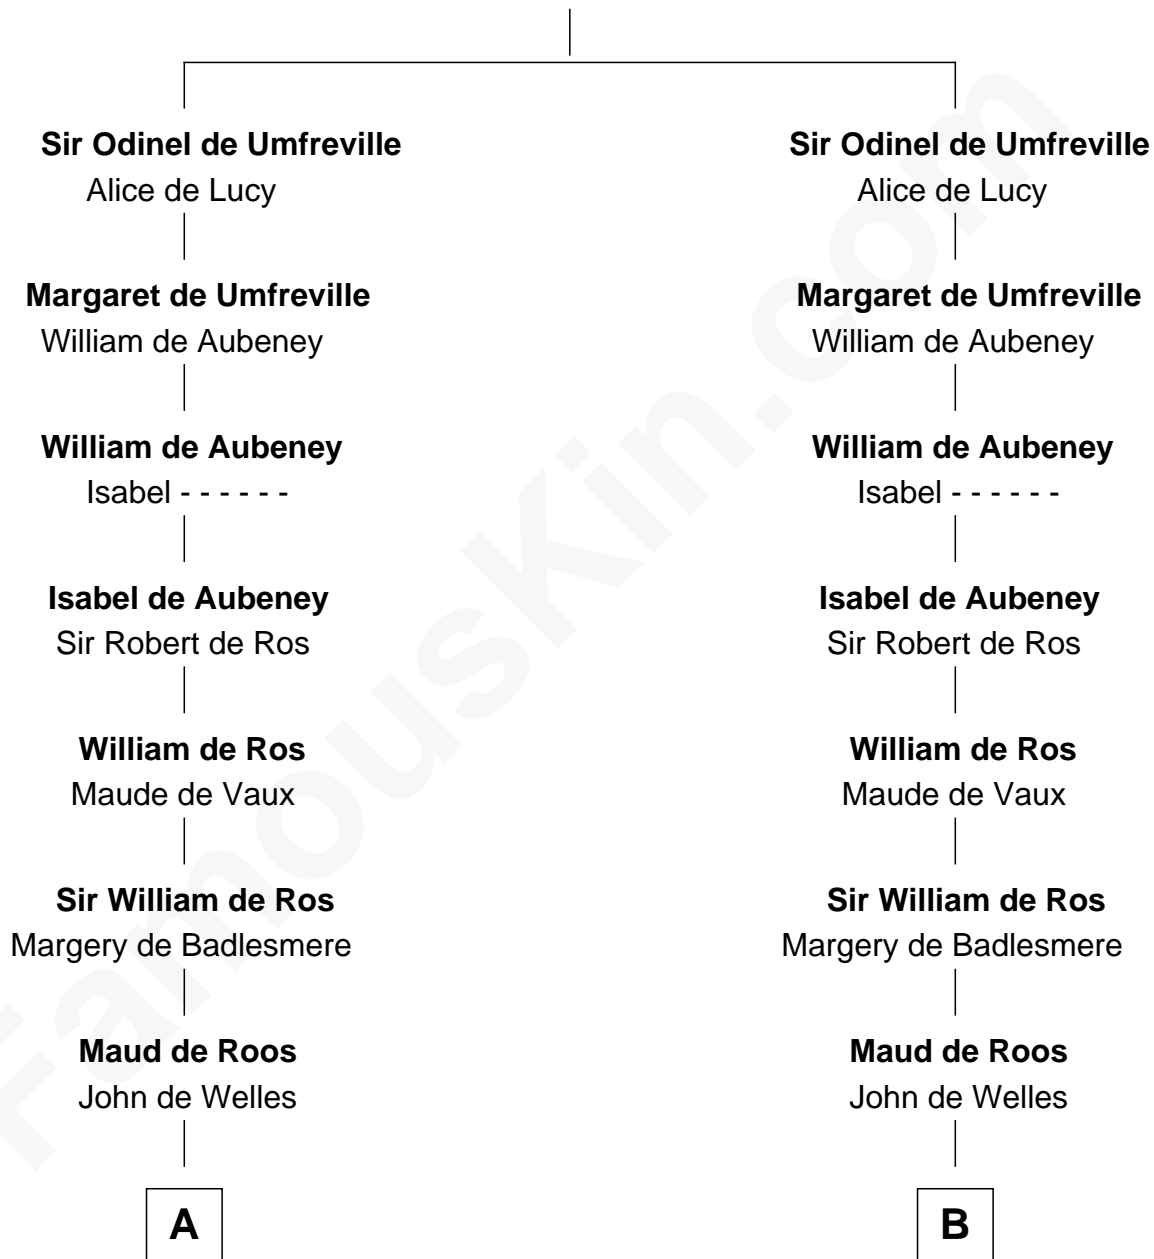

## Relationship Chart of

### Richard Henry Lee

*Signer of the Declaration of Independence*

19th cousin 2 times removed of

### George Mason

*Father of the U.S. Bill of Rights*

**Odinel de Umfreville**

-----

**C**

**Hannah Harrison**

Philip Ludwell

**Hannah Ludwell**