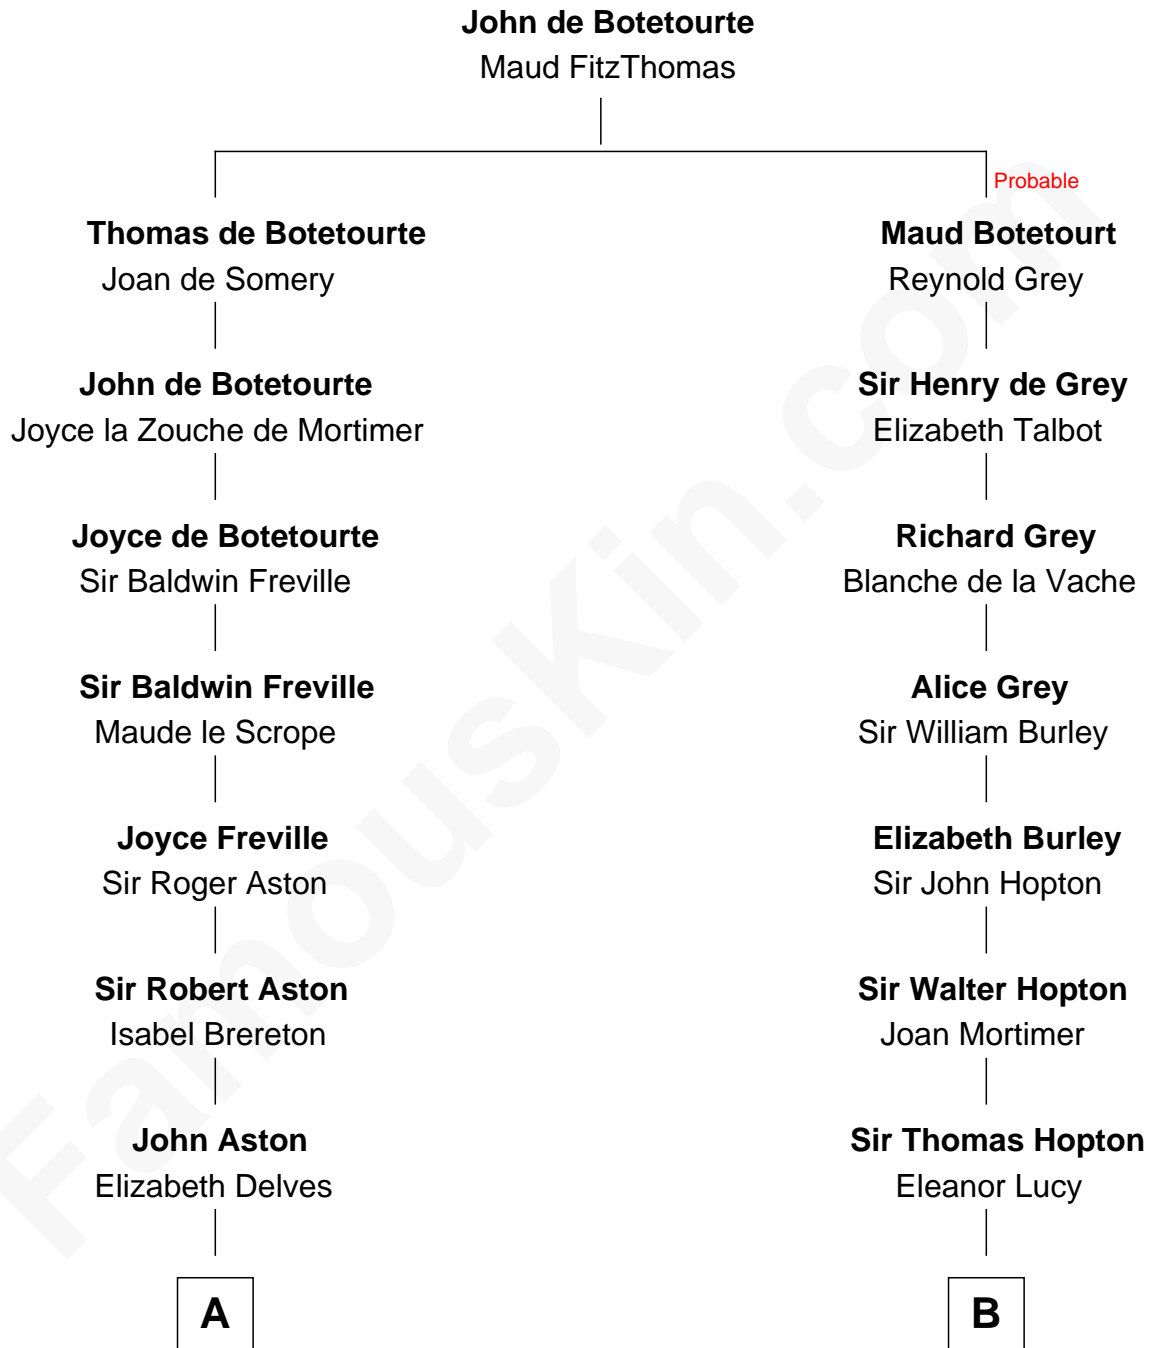

FamousKin.com

Relationship Chart of

Richard Henry Lee

Signer of the Declaration of Independence

13th cousin 4 times removed of

Richard More

(c1614 - c1696) Mayflower passenger 1620

MAYFLOWER

A

Margaret Aston
John Kinnersley

Isabel Kinnersley
John Bradshaw

Anne Bradshaw
John Fowke

Roger Fowke
Margery Morton

Joyce Fowke
Walter Grosvenor

Gawen Grosvenor
Dorothy Pudsey

Winifred Grosvenor
Thomas Corbin