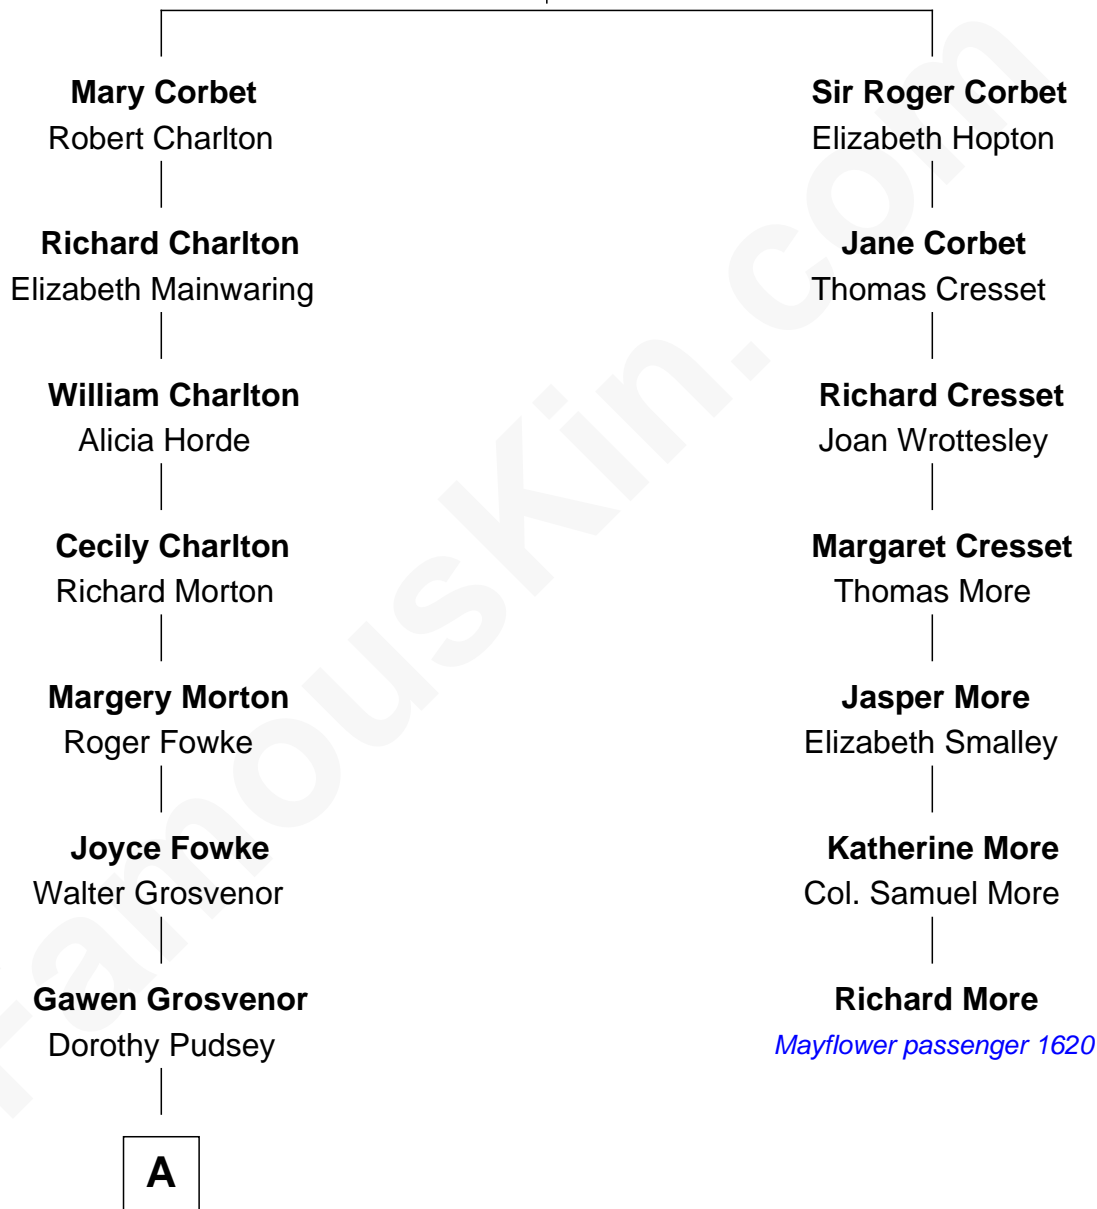

FamousKin.com

Relationship Chart of

Richard Henry Lee

Signer of the Declaration of Independence

6th cousin 5 times removed of

Richard More

(c1614 - c1696) Mayflower passenger 1620

MAYFLOWER

Sir Robert Corbet

Margaret - - - - -

A

—
Winifred Grosvenor

Thomas Corbin

—
Henry Corbin

Alice Eltonhead

—
Laetitia Corbin