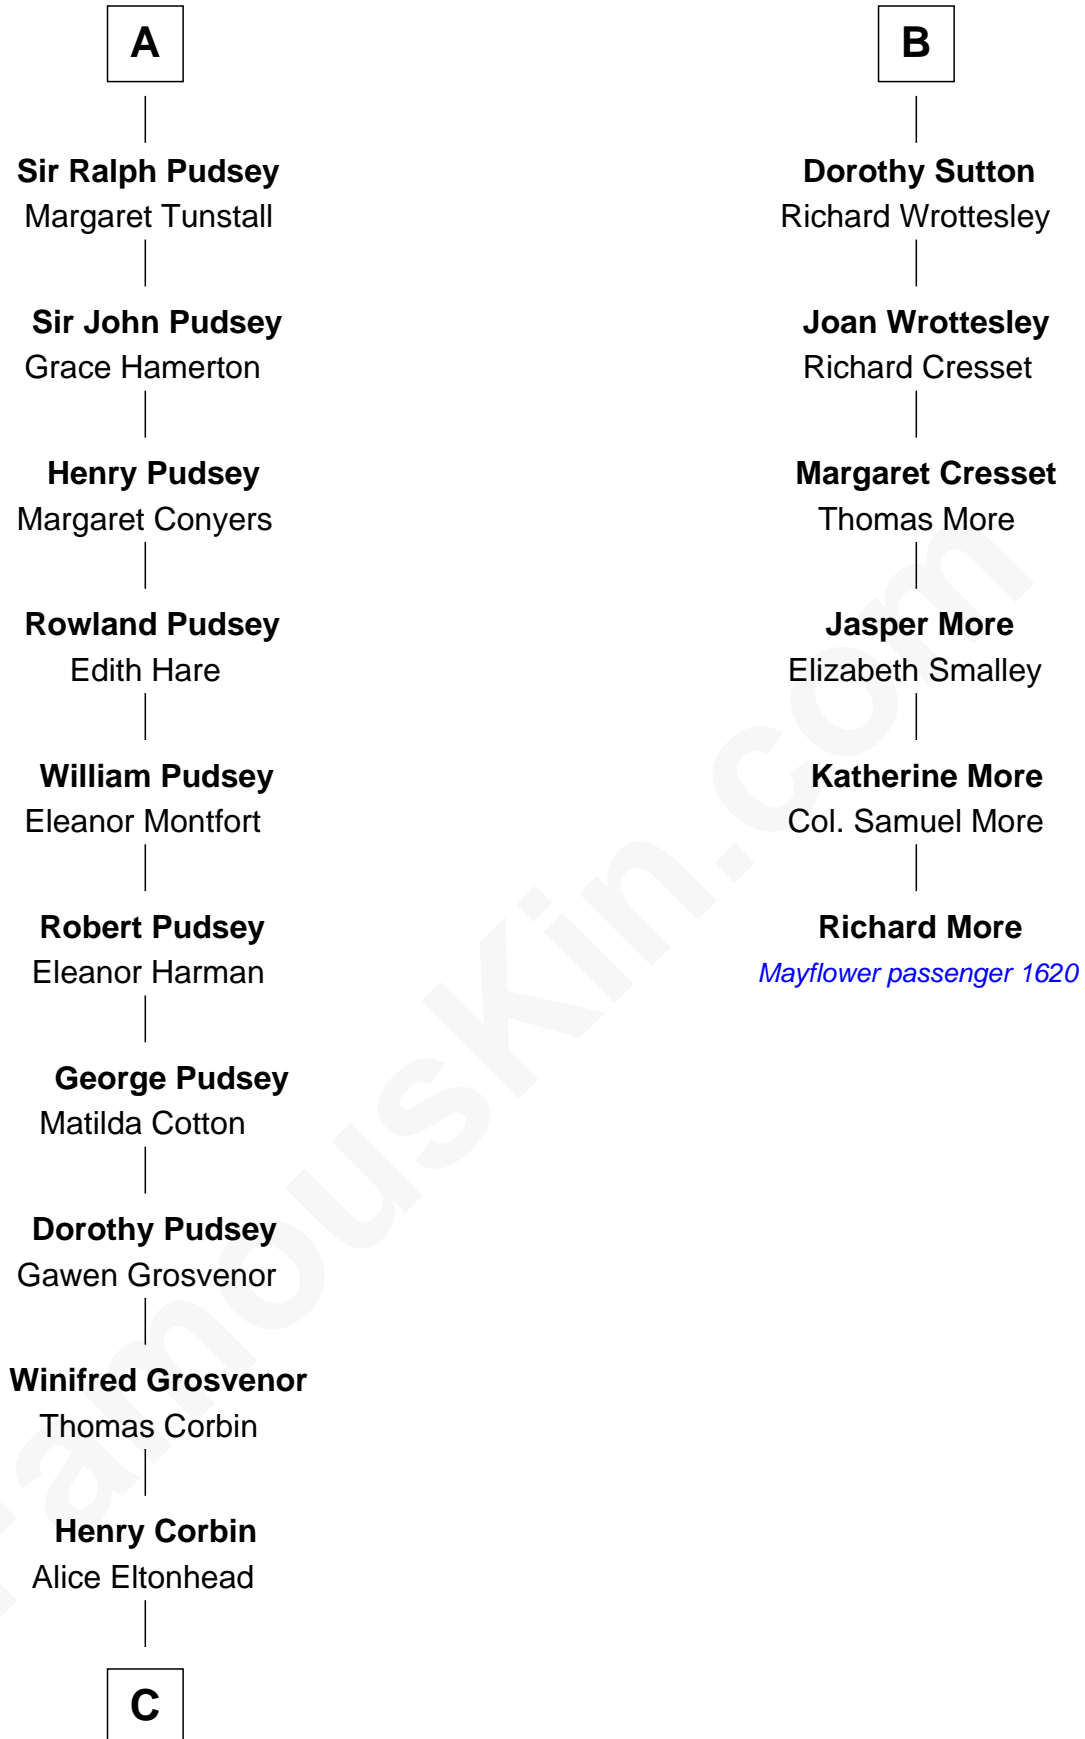

FamousKin.com

Relationship Chart of

Richard Henry Lee

Signer of the Declaration of Independence

12th cousin 7 times removed of

Richard More

(c1614 - c1696) Mayflower passenger 1620

MAYFLOWER

C

—
Laetitia Corbin

Richard Lee

—
Gov. Thomas Lee

Hannah Ludwell

—
Richard Henry Lee

Signer of Declaration of Independence

FamousKin.com