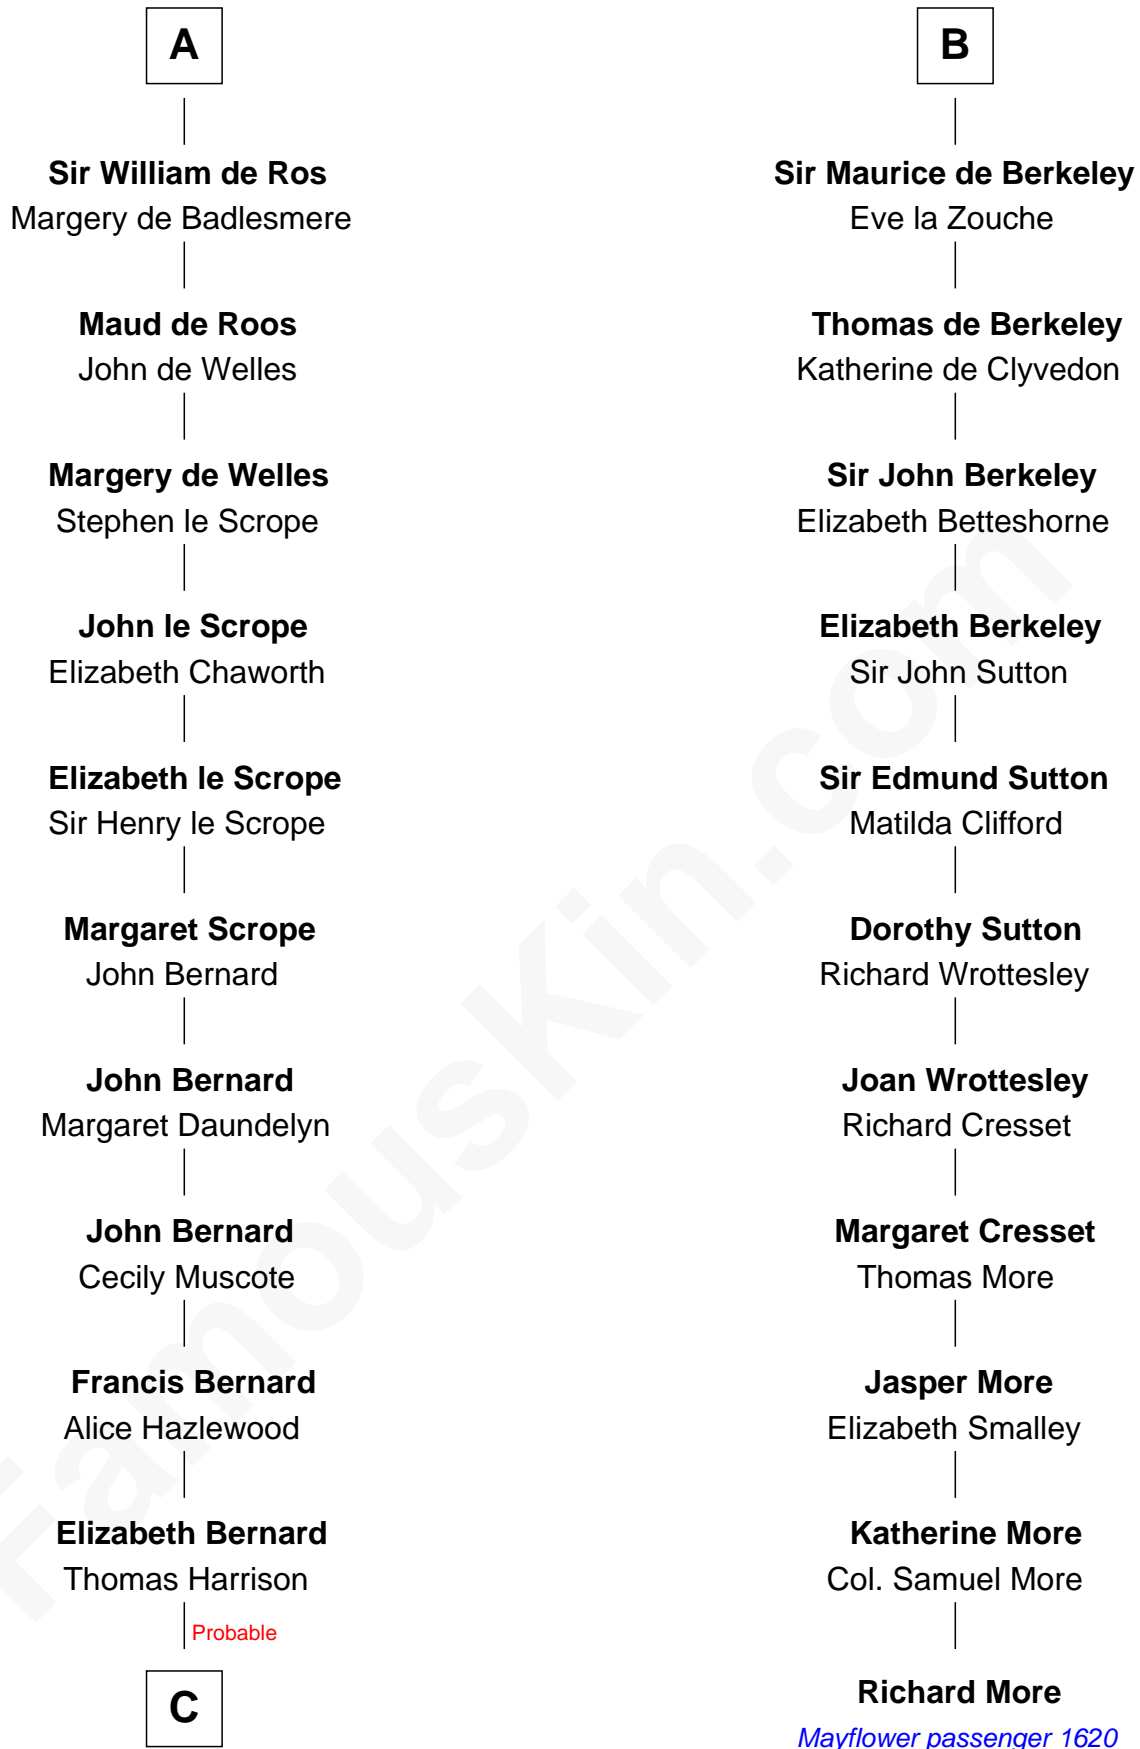

## Relationship Chart of

### Richard Henry Lee

*Signer of the Declaration of Independence*

17th cousin 4 times removed of

### Richard More

*(c1614 - c1696) Mayflower passenger 1620*

**MAYFLOWER**

**Norman Ranulf**

**C**

|  
**Benjamin Harrison**

Mary - - - - -

|  
**Benjamin Harrison**

Hannah Churchill

|  
**Hannah Harrison**

Philip Ludwell

|  
**Hannah Ludwell**

Gov. Thomas Lee

|  
**Richard Henry Lee**

*Signer of Declaration of Independence*

FamousKin.com