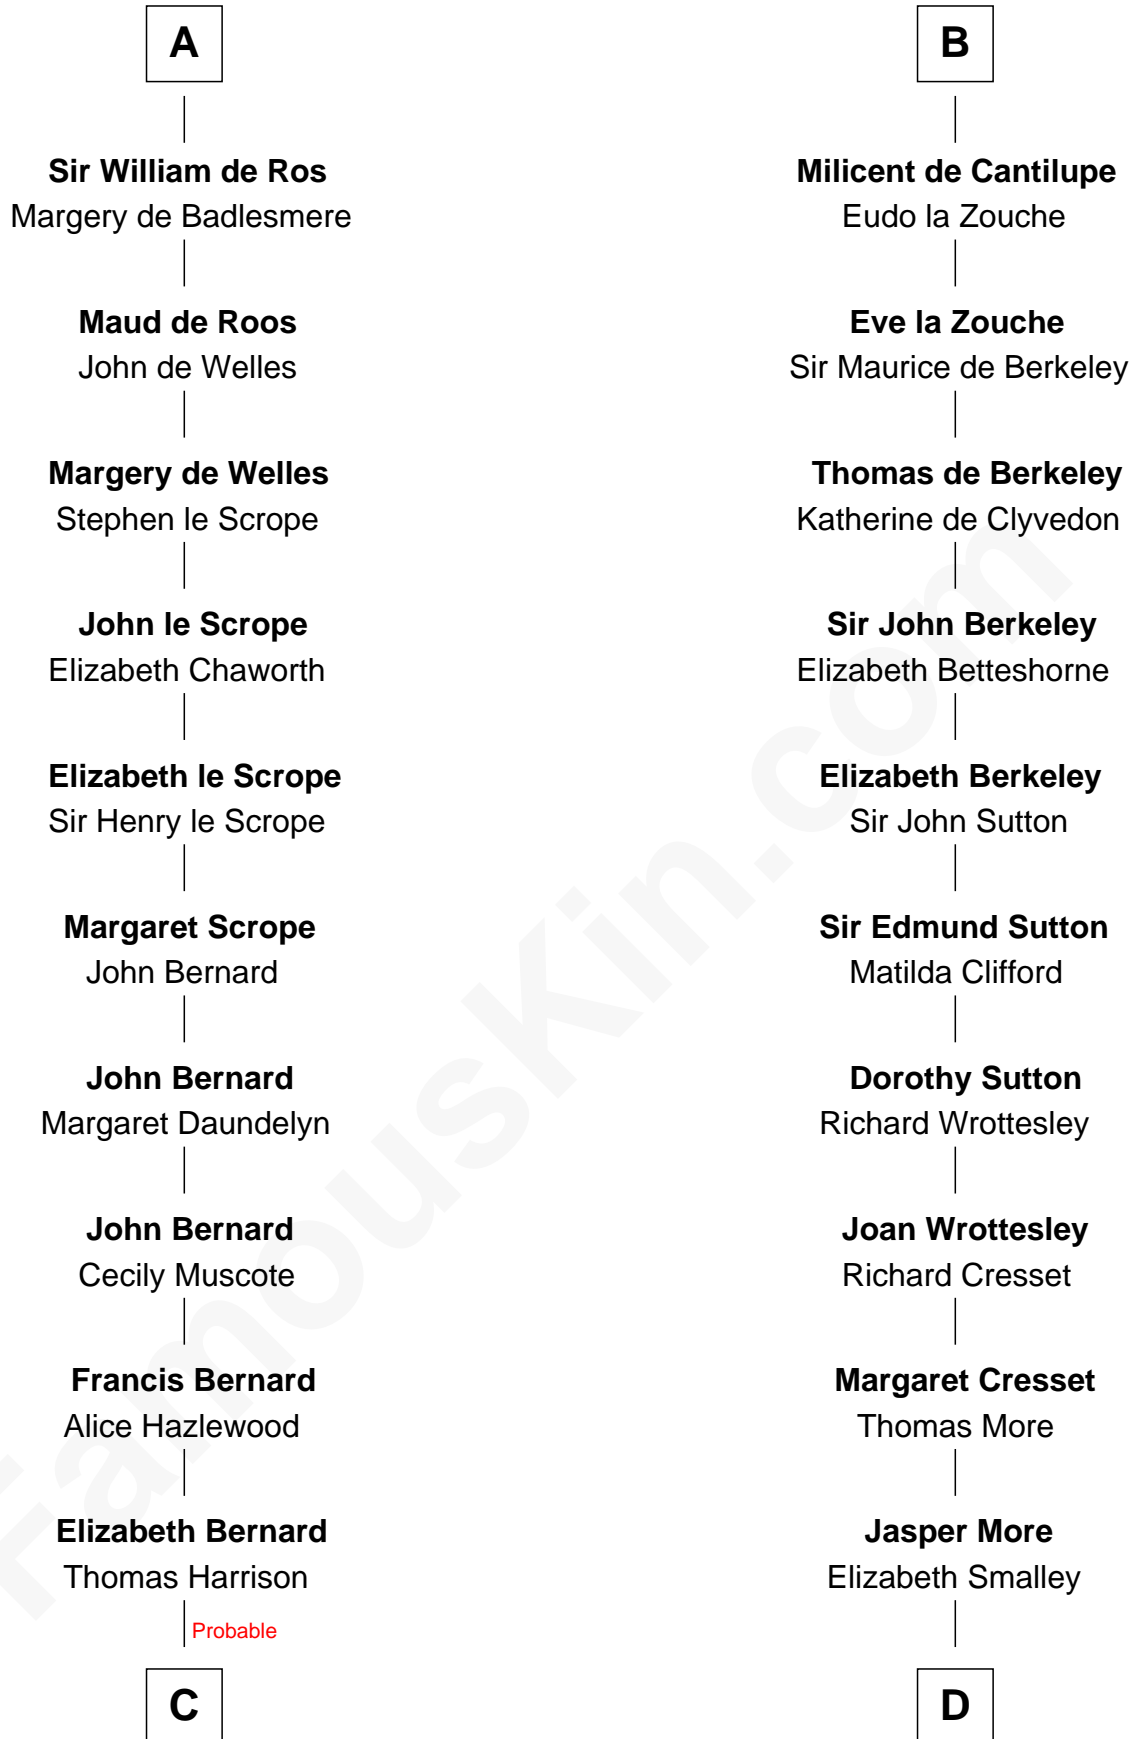

FamousKin.com

Relationship Chart of

Richard Henry Lee

Signer of the Declaration of Independence

18th cousin 3 times removed of

Richard More

(c1614 - c1696) Mayflower passenger 1620

MAYFLOWER

C

Benjamin Harrison

Mary - - - - -

Benjamin Harrison

Hannah Churchill

Hannah Harrison

Philip Ludwell

Hannah Ludwell

Gov. Thomas Lee

Richard Henry Lee

Signer of Declaration of Independence

D

Katherine More

Col. Samuel More

Richard More

Mayflower passenger 1620