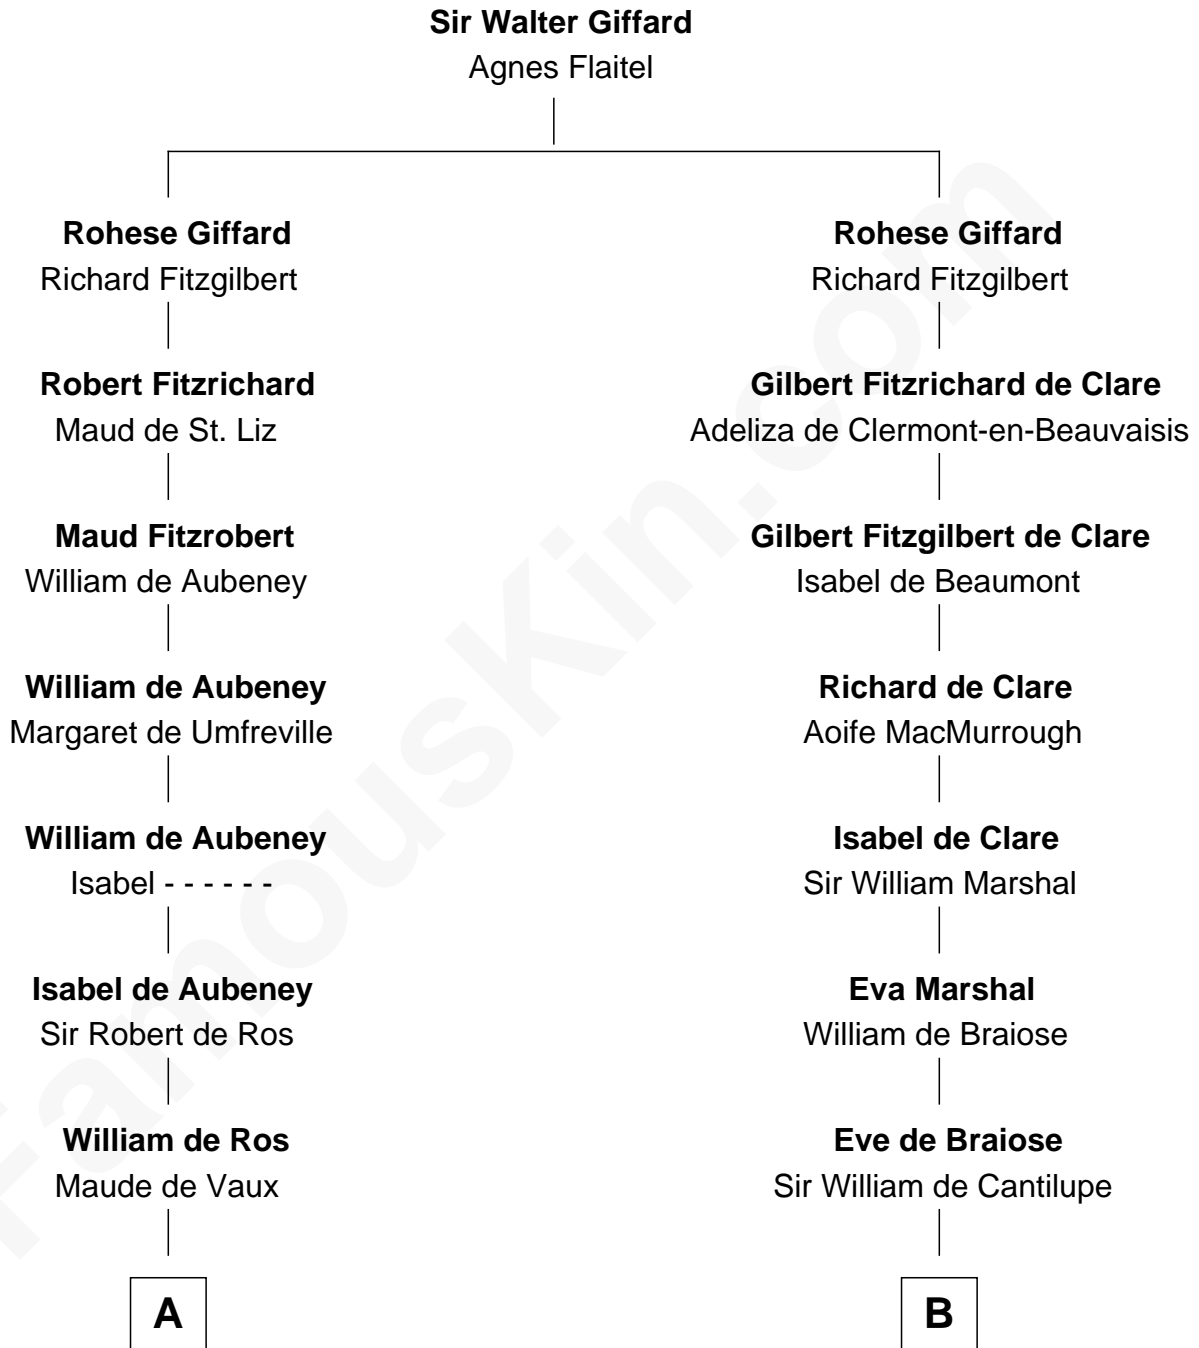

FamousKin.com

Relationship Chart of

Richard Henry Lee

Signer of the Declaration of Independence

18th cousin 3 times removed of

Richard More

(c1614 - c1696) Mayflower passenger 1620

MAYFLOWER

Gov. Thomas Lee

Richard Henry Lee

Signer of Declaration of Independence

D

Katherine More

Col. Samuel More

Richard More

Mayflower passenger 1620