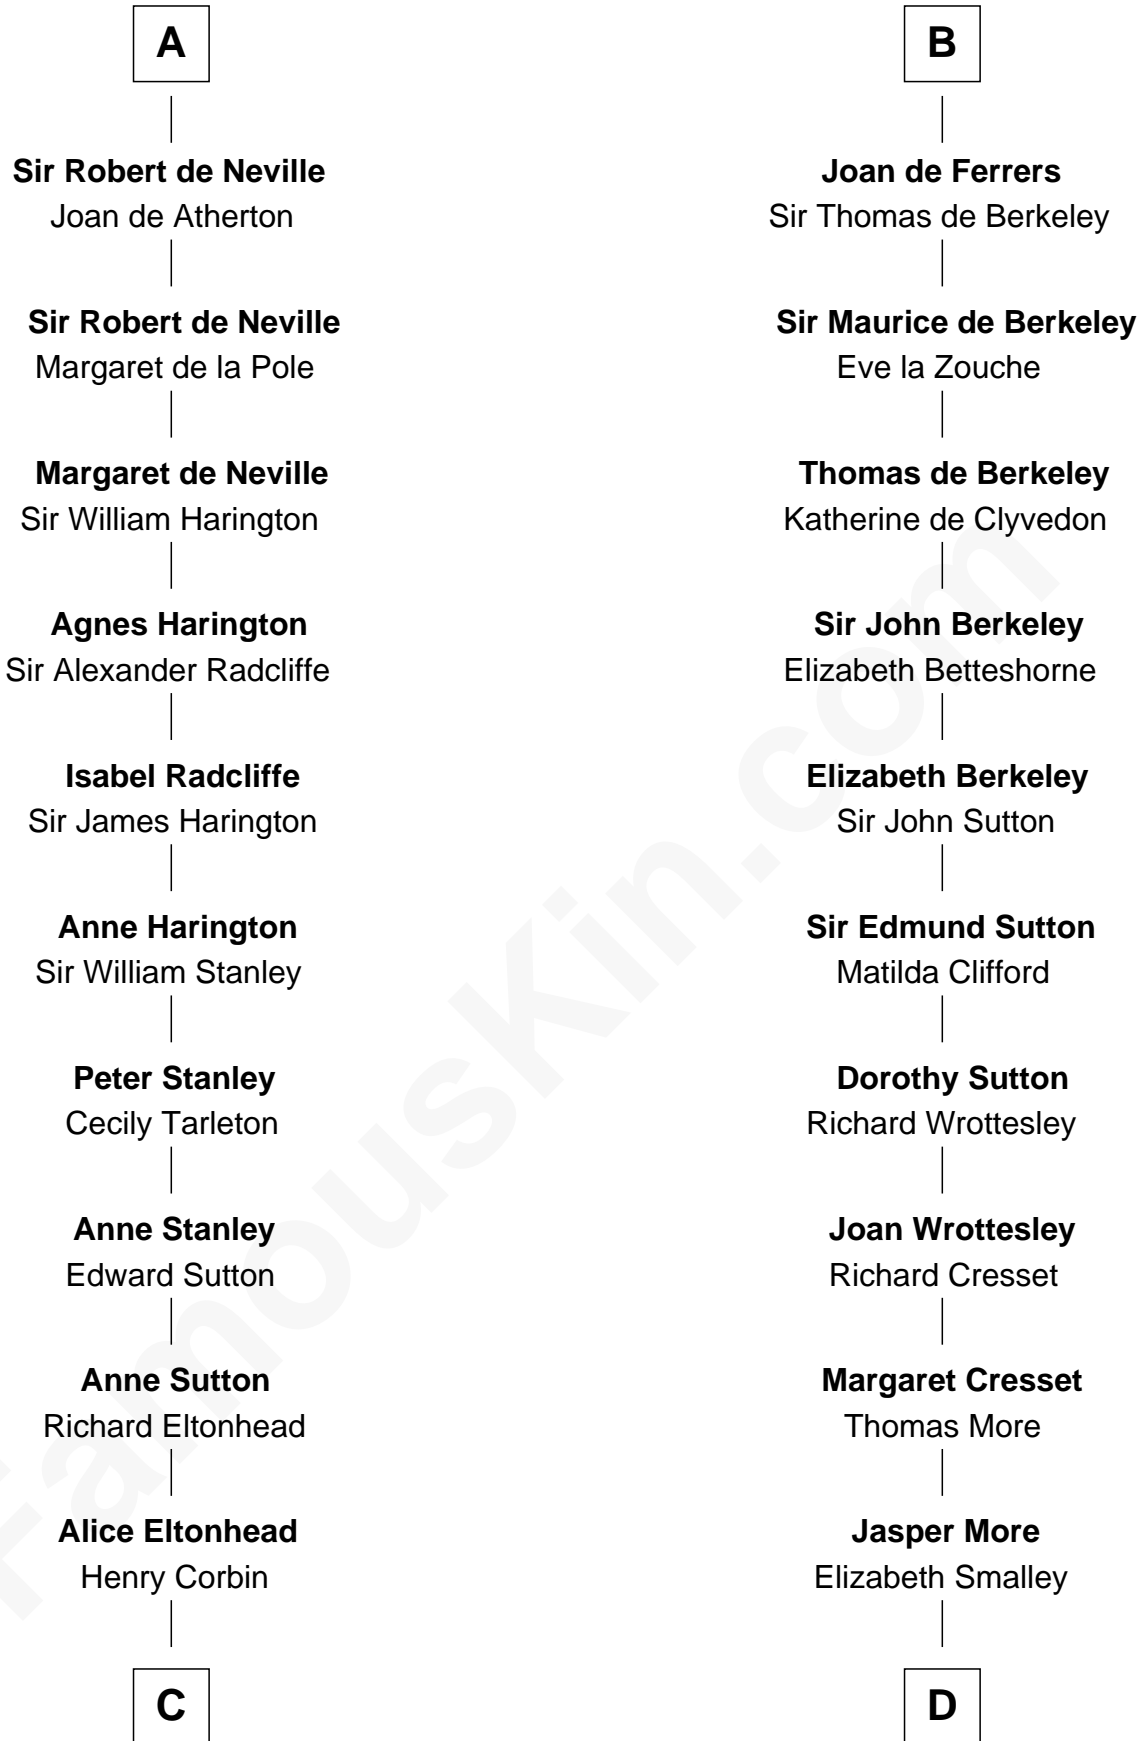

### Richard Henry Lee

Signer of the Declaration of Independence

18th cousin 1 time removed of

### Richard More

(c1614 - c1696) Mayflower passenger 1620

**MAYFLOWER**

**Maldred of Carlisle and Allendale**

Edith of Northumbria

**C**

**Laetitia Corbin**

Richard Lee

**Gov. Thomas Lee**

Hannah Ludwell

**Richard Henry Lee**

*Signer of Declaration of Independence*

**D**

**Katherine More**

Col. Samuel More

**Richard More**

*Mayflower passenger 1620*

FamousKin.com