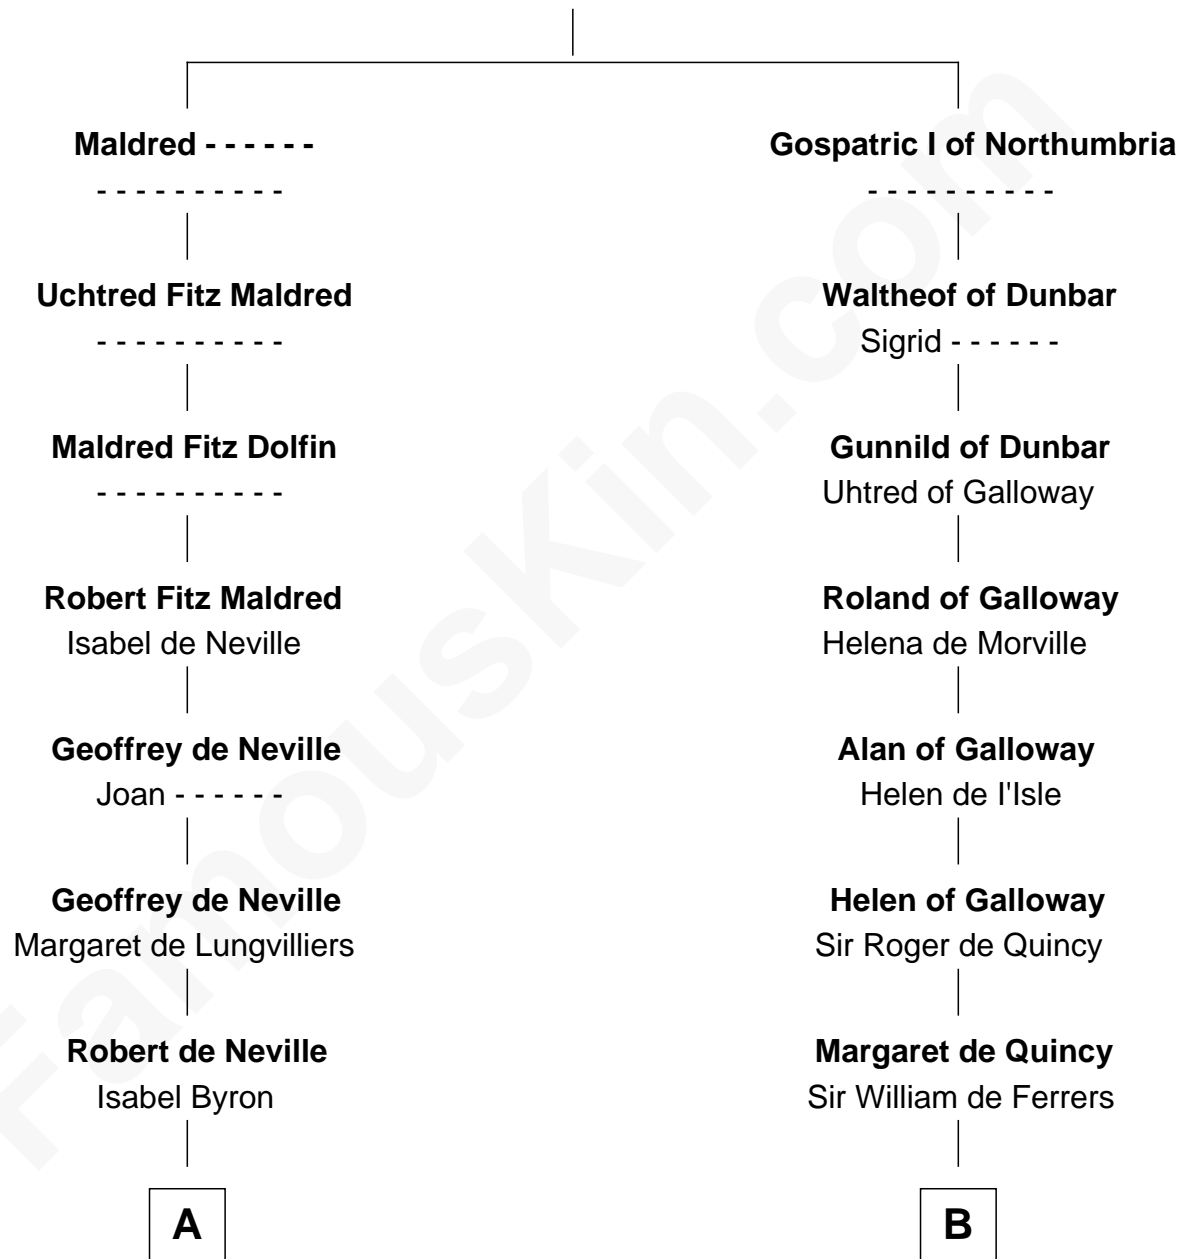

## Relationship Chart of

### Richard Henry Lee

Signer of the Declaration of Independence

18th cousin 1 time removed of

### Richard More

(c1614 - c1696) Mayflower passenger 1620

**MAYFLOWER**

**Maldred of Carlisle and Allendale**

Edith of Northumbria

**C**

**Laetitia Corbin**

Richard Lee

**Gov. Thomas Lee**

Hannah Ludwell

**Richard Henry Lee**

*Signer of Declaration of Independence*

**D**

**Katherine More**

Col. Samuel More

**Richard More**