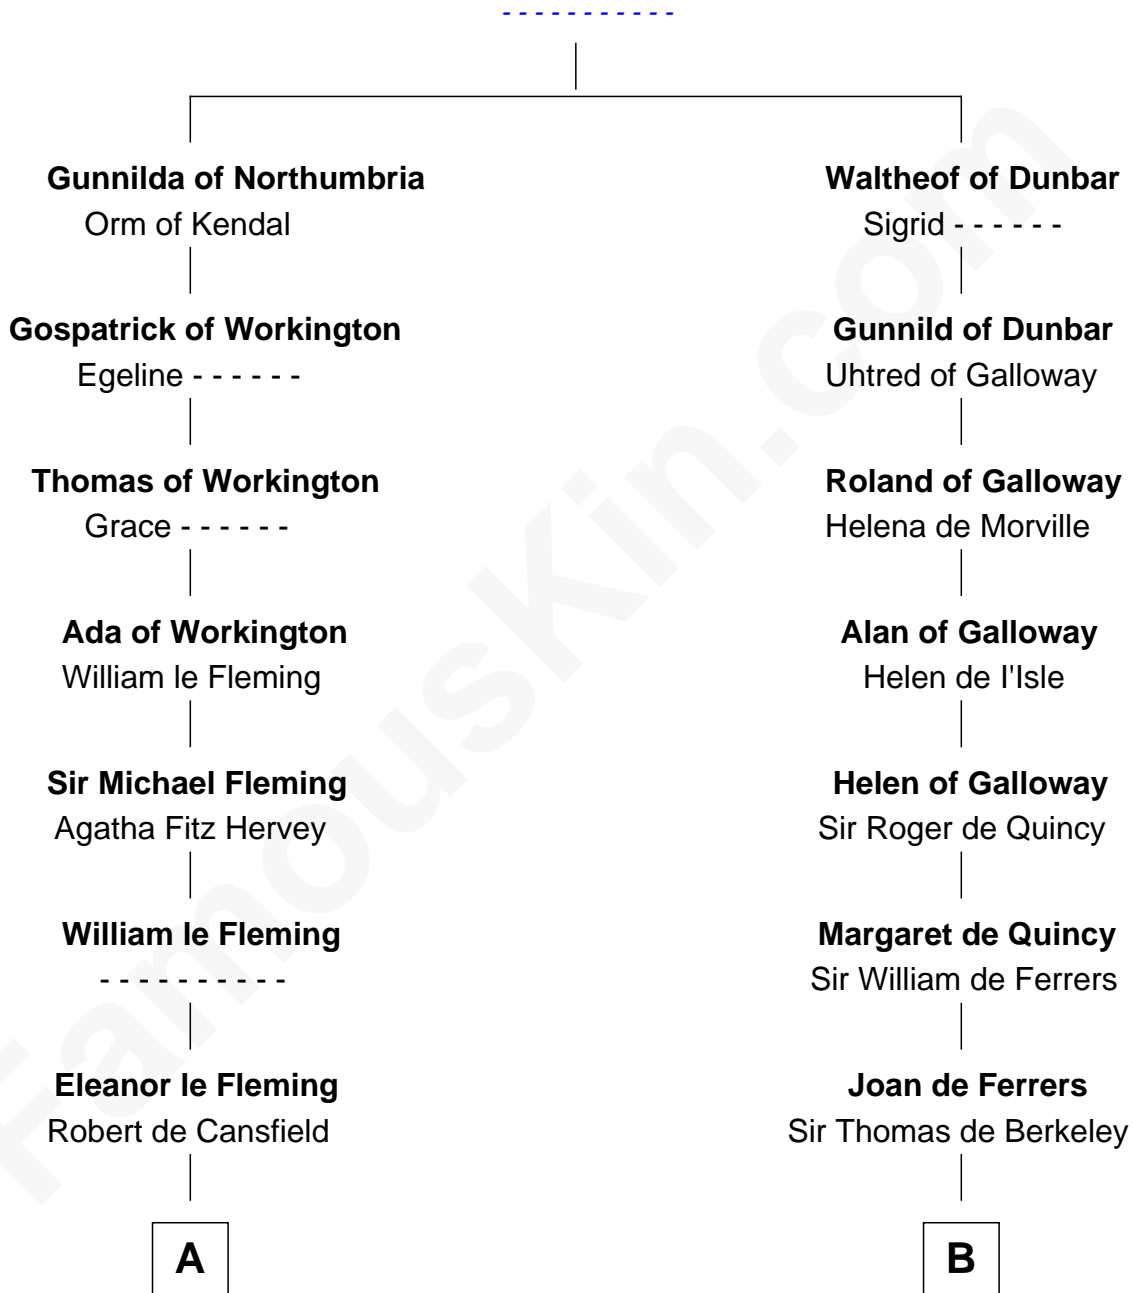

## Relationship Chart of

### Richard Henry Lee

*Signer of the Declaration of Independence*

17th cousin 4 times removed of

### Richard More

*(c1614 - c1696) Mayflower passenger 1620*

**MAYFLOWER**

### Gospatric I of Northumbria

**C**

—  
**Anne Sutton**  
Richard Eltonhead

—  
**Alice Eltonhead**  
Henry Corbin

—  
**Laetitia Corbin**  
Richard Lee

—  
**Gov. Thomas Lee**  
Hannah Ludwell

—  
**Richard Henry Lee**  
*Signer of Declaration of Independence*