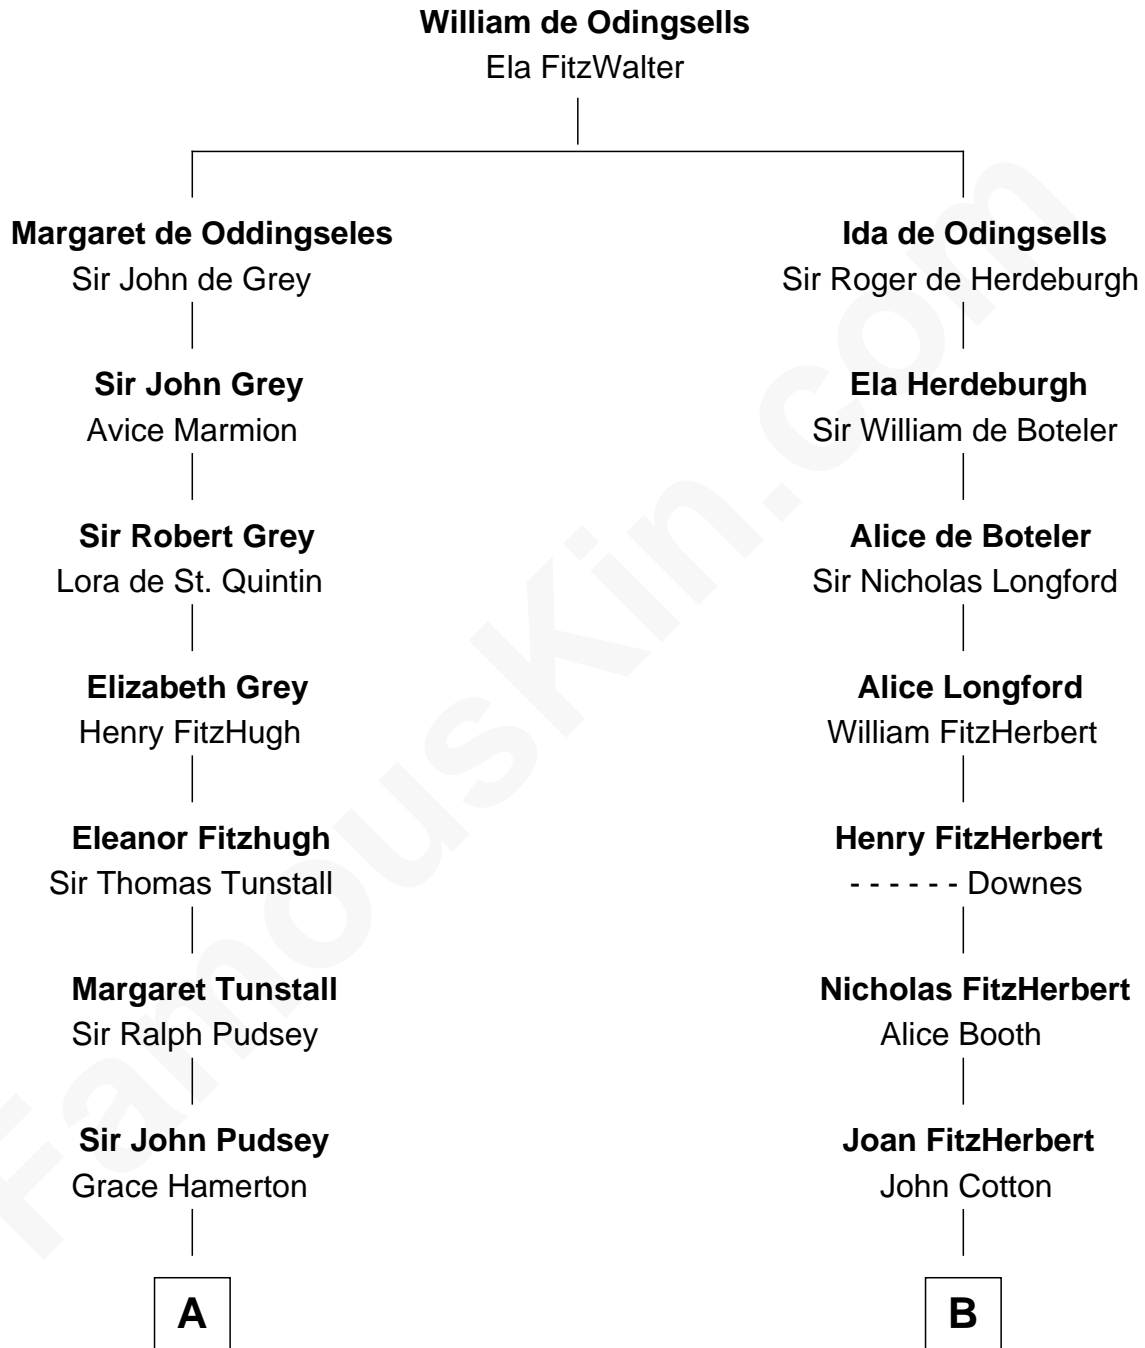

# FamousKin.com

## Relationship Chart of

### Richard Henry Lee

*Signer of the Declaration of Independence*

17th cousin 4 times removed of

**Calvin Coolidge**  
*30th U.S. President*

**C**

**Nathaniel Davis**

Lydia Harwood

**Mary Davis**