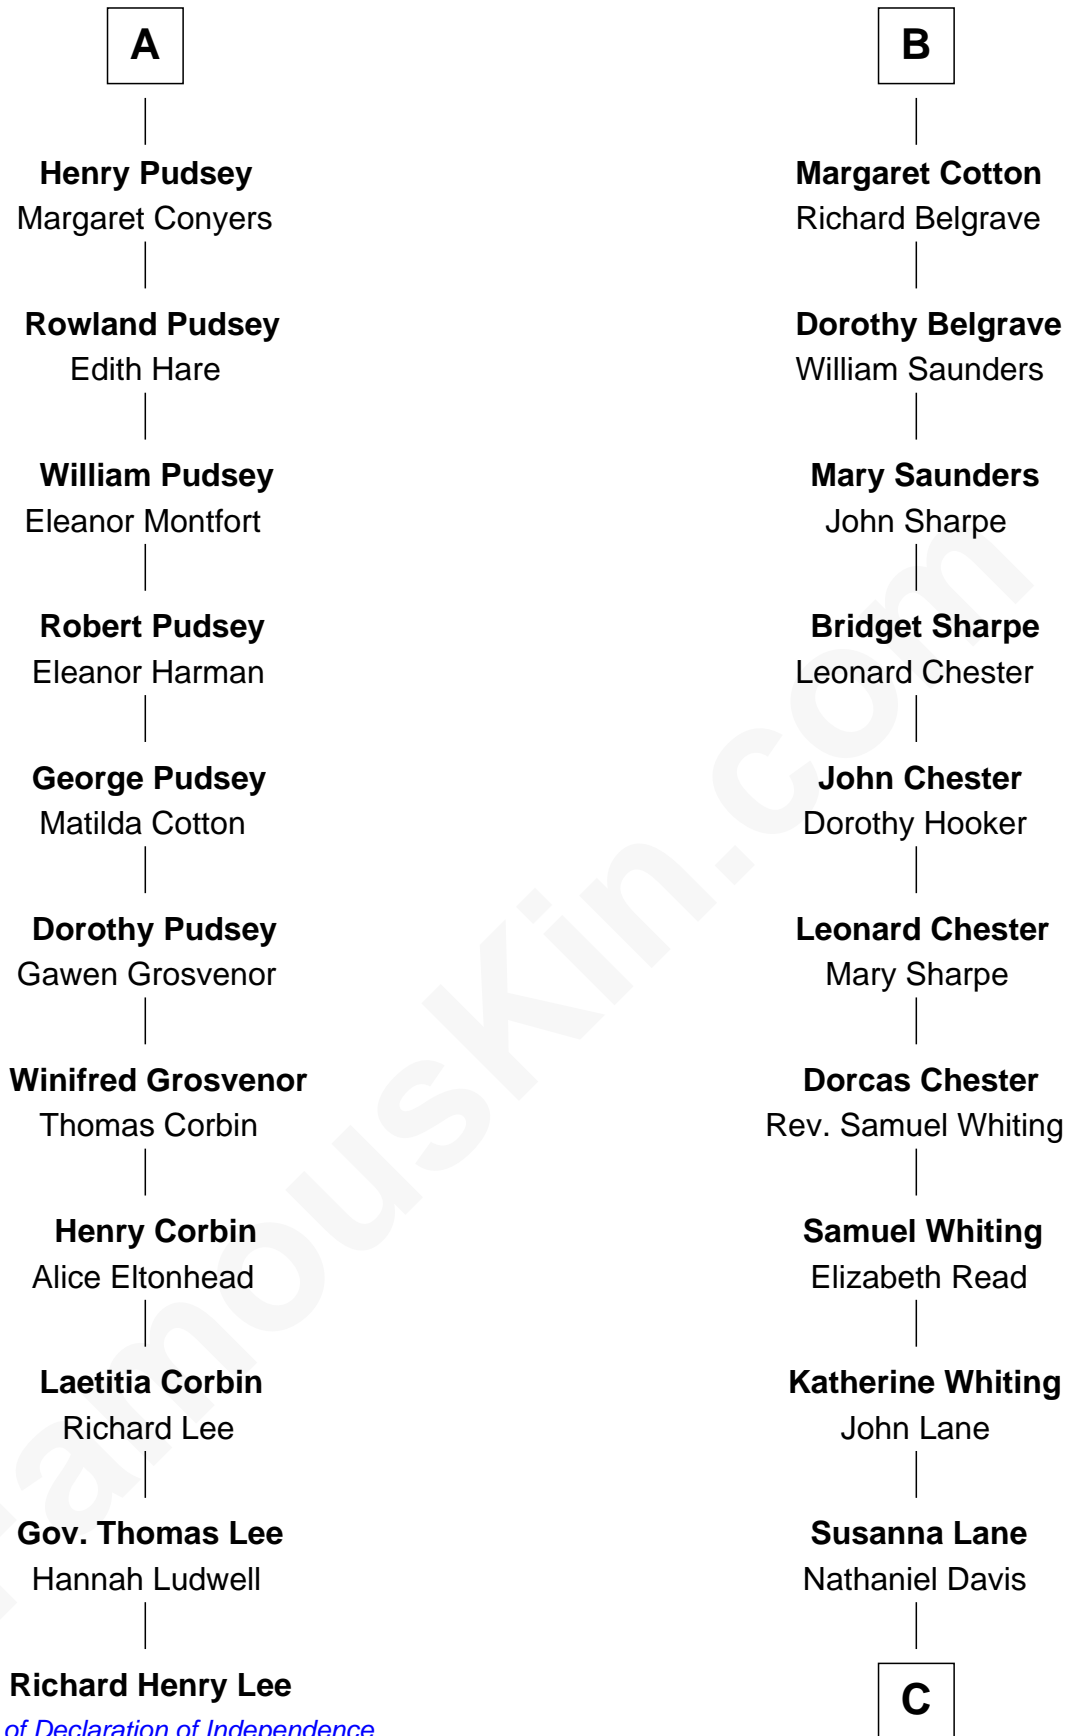

## Relationship Chart of

### Richard Henry Lee

*Signer of the Declaration of Independence*

17th cousin 4 times removed of

**Calvin Coolidge**  
*30th U.S. President*

**C**

**Nathaniel Davis**

Lydia Harwood

**Mary Davis**