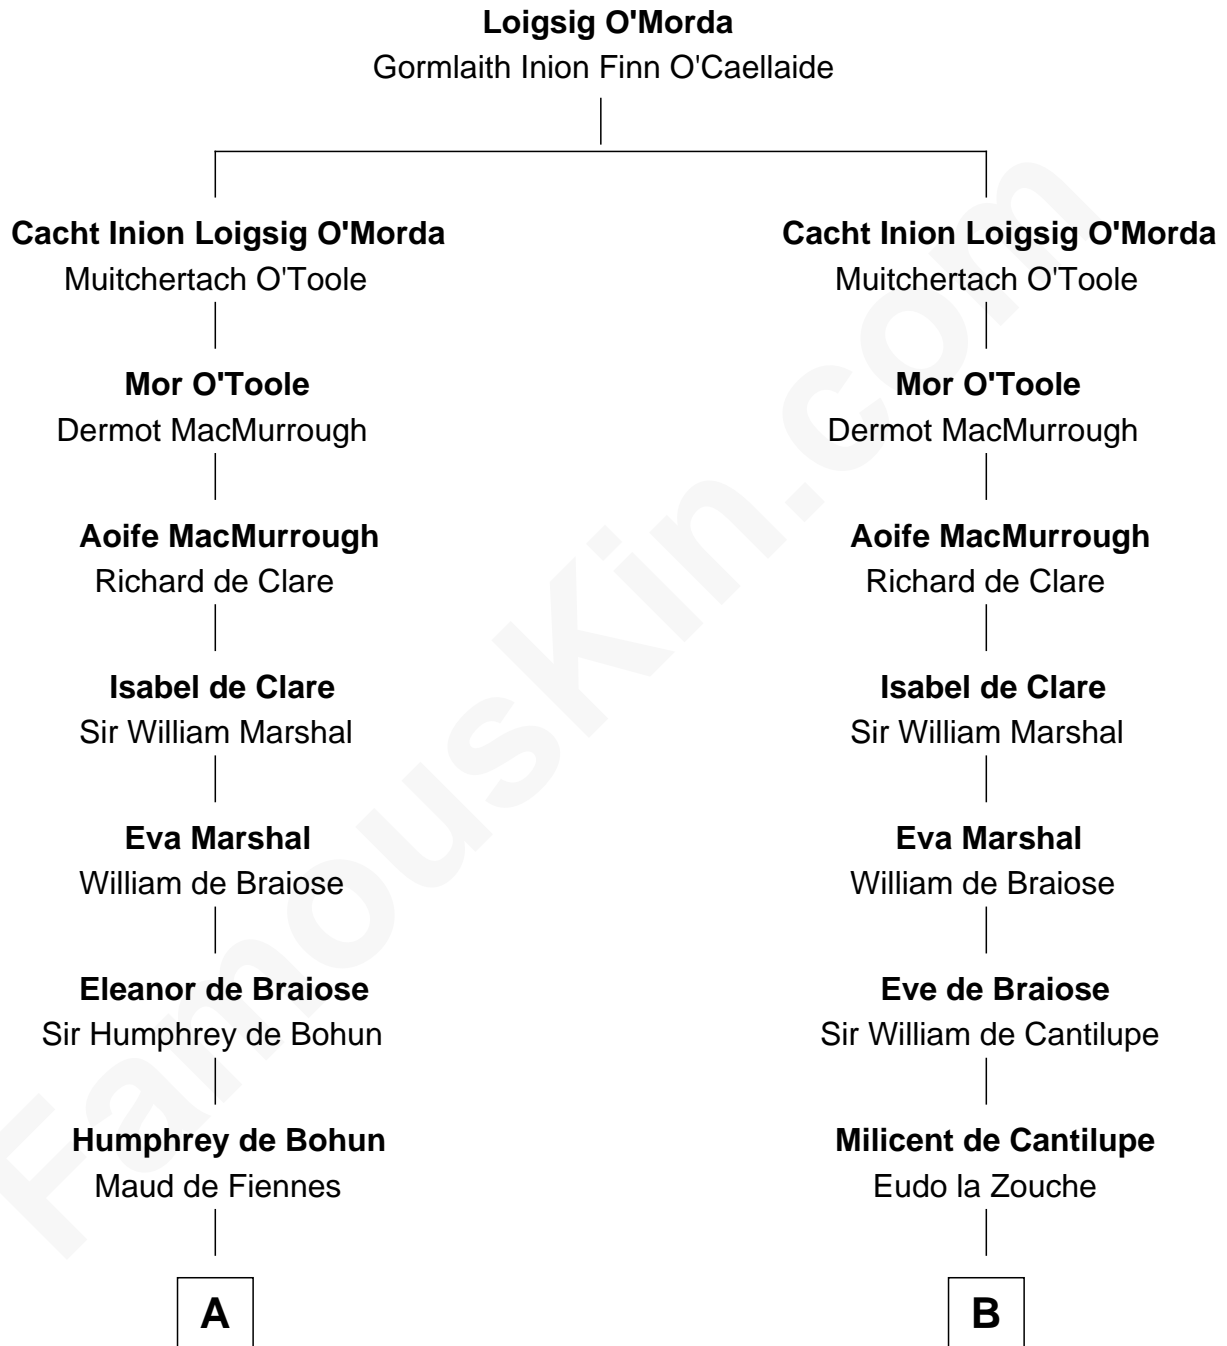

FamousKin.com

Relationship Chart of

Richard Henry Lee

Signer of the Declaration of Independence

21st cousin of

Bathsheba (Ruggles) Spooner

First woman executed for murder in U.S. by non-British government

C

Richard Eltonhead

Anne Sutton

Alice Eltonhead

Henry Corbin

Laetitia Corbin

Richard Lee

Gov. Thomas Lee

Hannah Ludwell

Mary White

Timothy Dwight Ruggles

Bathsheba Bourne

Bathsheba (Ruggles) Spooner

First Woman Executed in U.S.