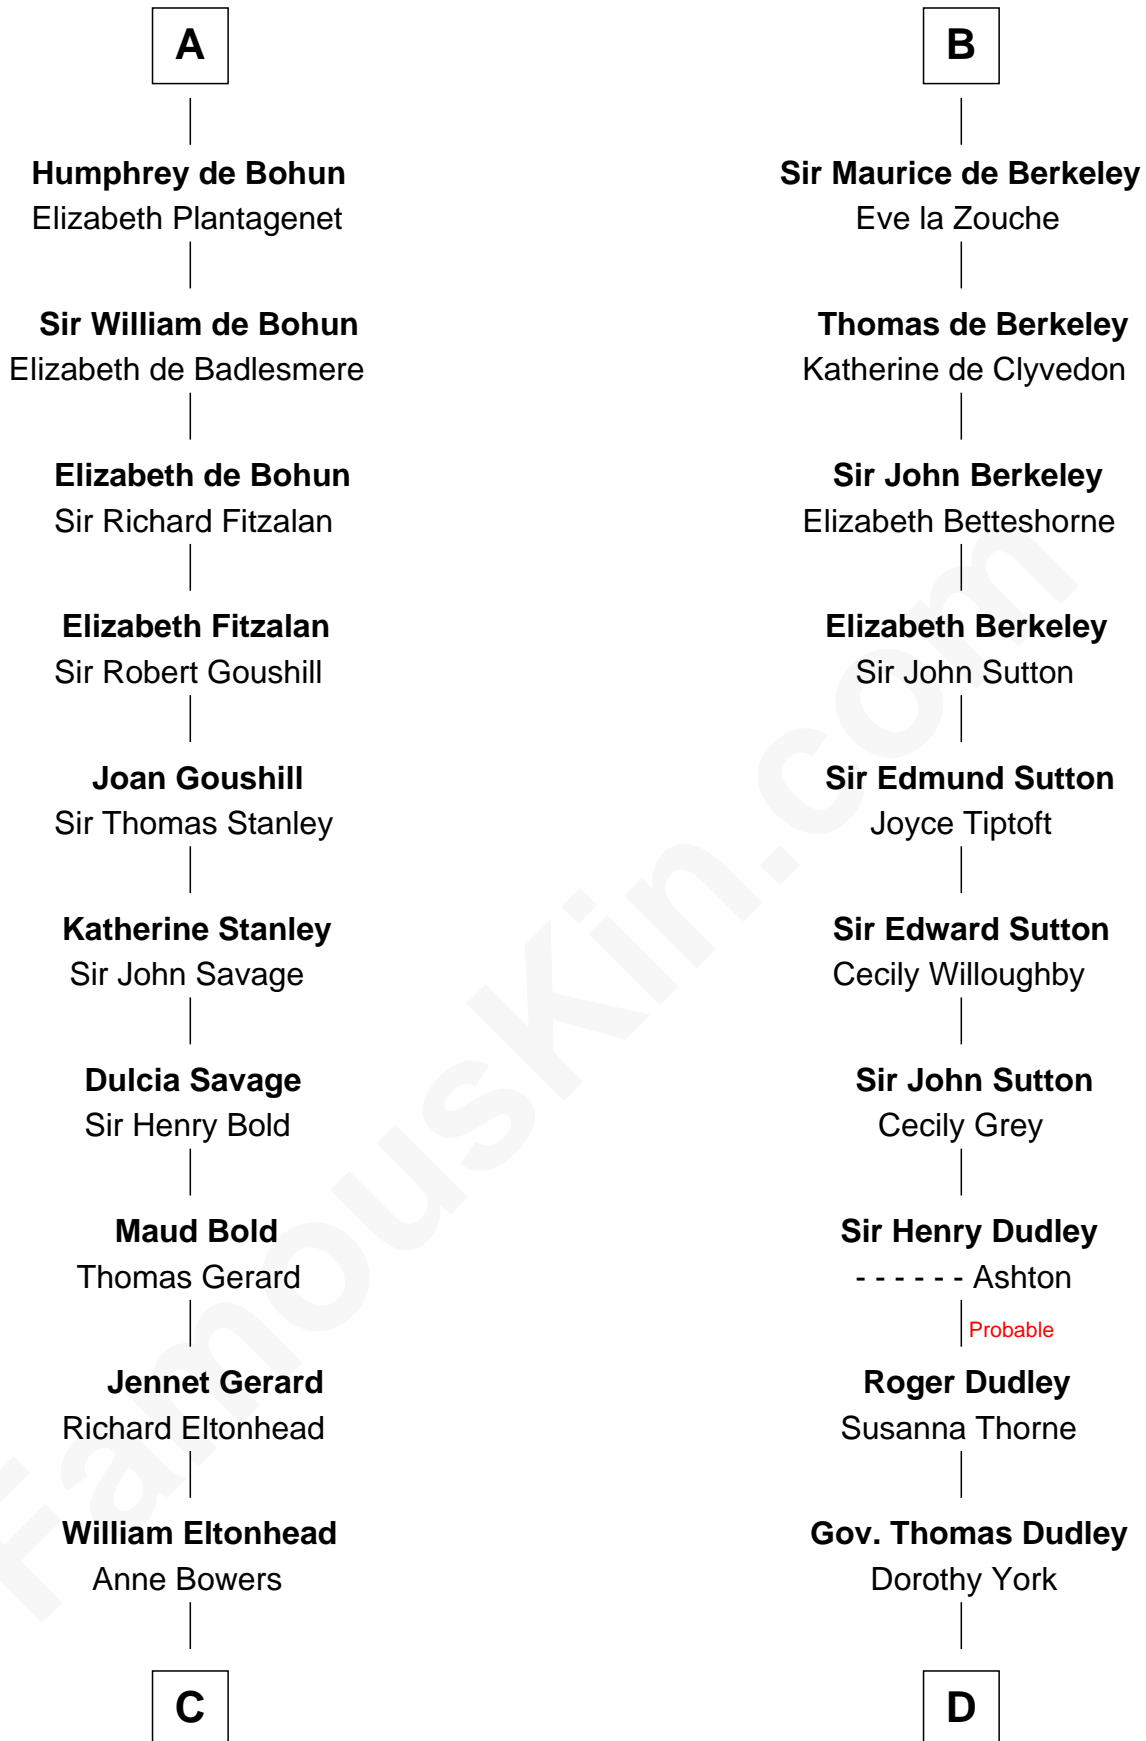

## Relationship Chart of

### Richard Henry Lee

*Signer of the Declaration of Independence*

21st cousin of

### Bathsheba (Ruggles) Spooner

*First woman executed for murder in U.S. by non-British government*

**C**

**Richard Eltonhead**

Anne Sutton

**Alice Eltonhead**

Henry Corbin

**Laetitia Corbin**