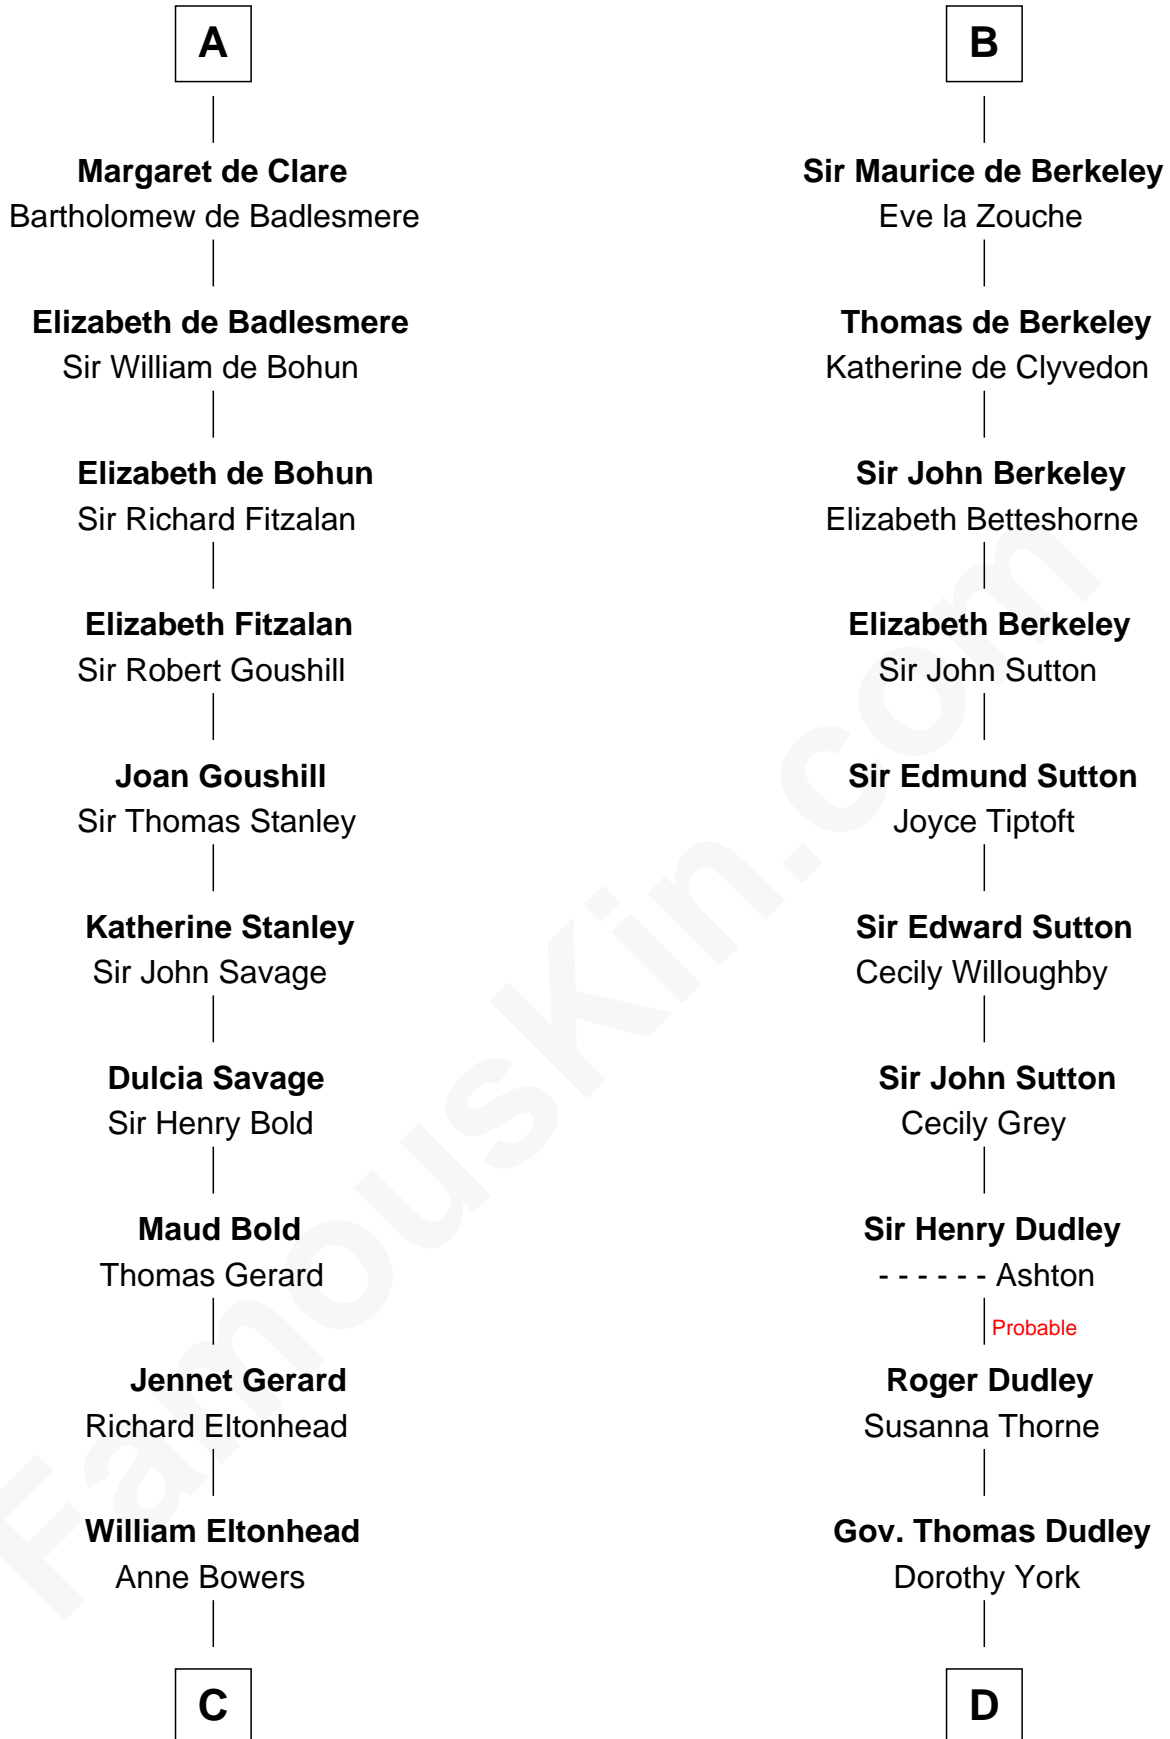

FamousKin.com

Relationship Chart of

Richard Henry Lee

Signer of the Declaration of Independence

21st cousin of

Bathsheba (Ruggles) Spooner

First woman executed for murder in U.S. by non-British government

C

Richard Eltonhead

Anne Sutton

Alice Eltonhead

Henry Corbin

Laetitia Corbin

Richard Lee

Gov. Thomas Lee

Hannah Ludwell

Mary White

Timothy Dwight Ruggles

Bathsheba Bourne

Bathsheba (Ruggles) Spooner

First Woman Executed in U.S.