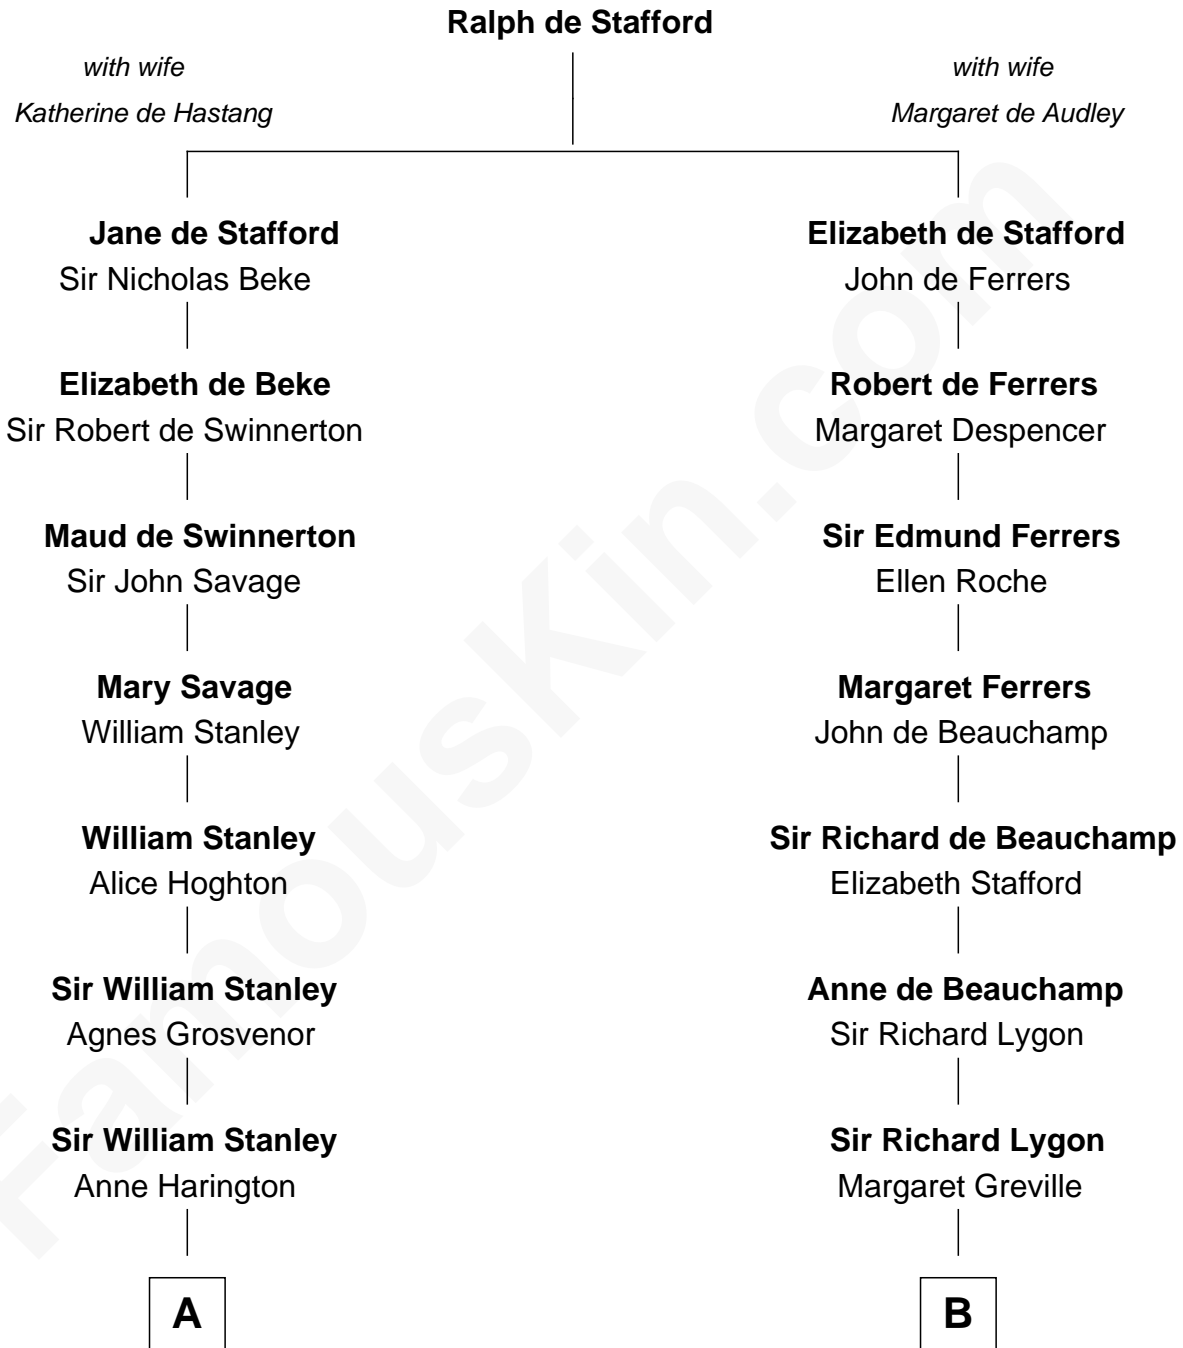

FamousKin.com

Relationship Chart of

Richard Henry Lee

Signer of the Declaration of Independence

13th cousin 7 times removed of

Adlai Stevenson II

31st Governor of Illinois

C

—
Mary Peachy Frye
Rev. Lewis Warner Green

—
Letitia Green
Adlai Ewing Stevenson

—
Lewis Green Stevenson
Helen Louise Davis

—
Adlai Stevenson II
31st Governor of Illinois

FamousKin.com