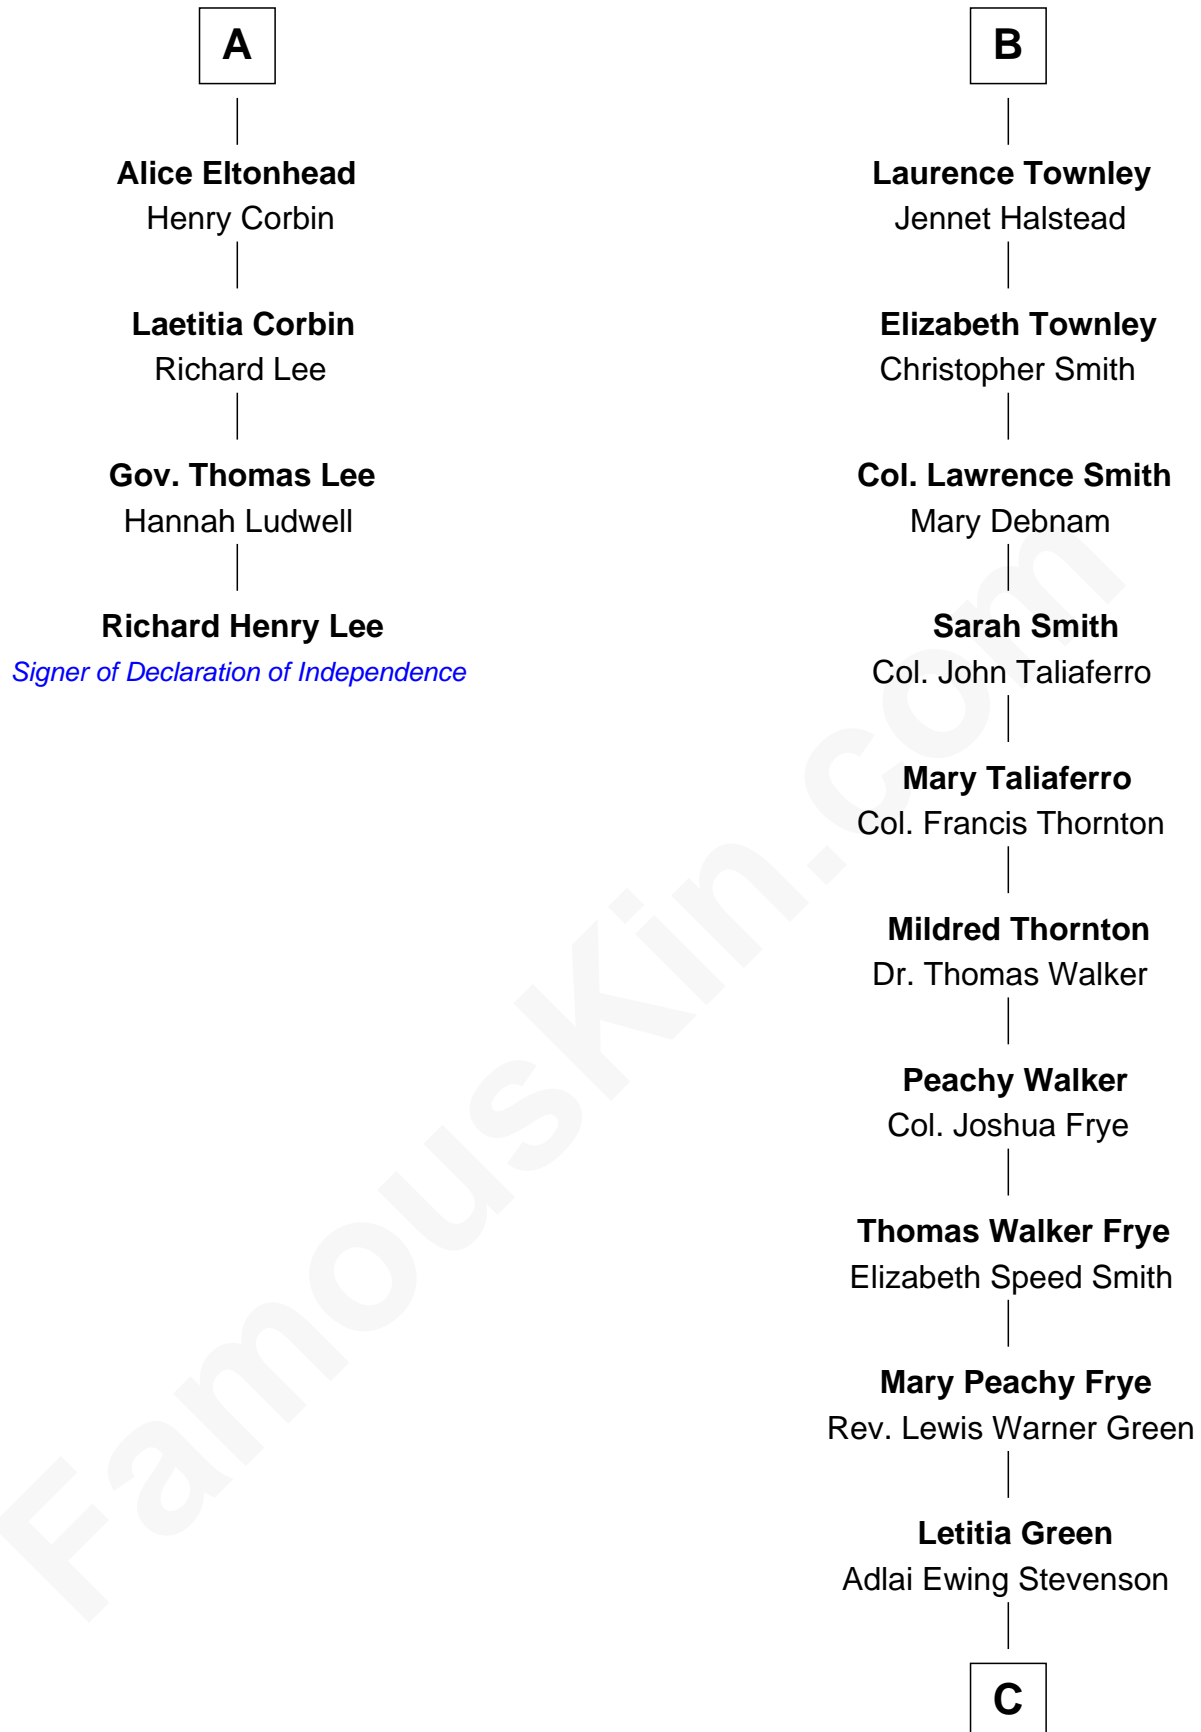

## Relationship Chart of

### Richard Henry Lee

*Signer of the Declaration of Independence*

10th cousin 8 times removed of

**Adlai Stevenson II**  
*31st Governor of Illinois*

**Sir Nicholas Harington**  
 Isabel English

**C**

—  
**Lewis Green Stevenson**