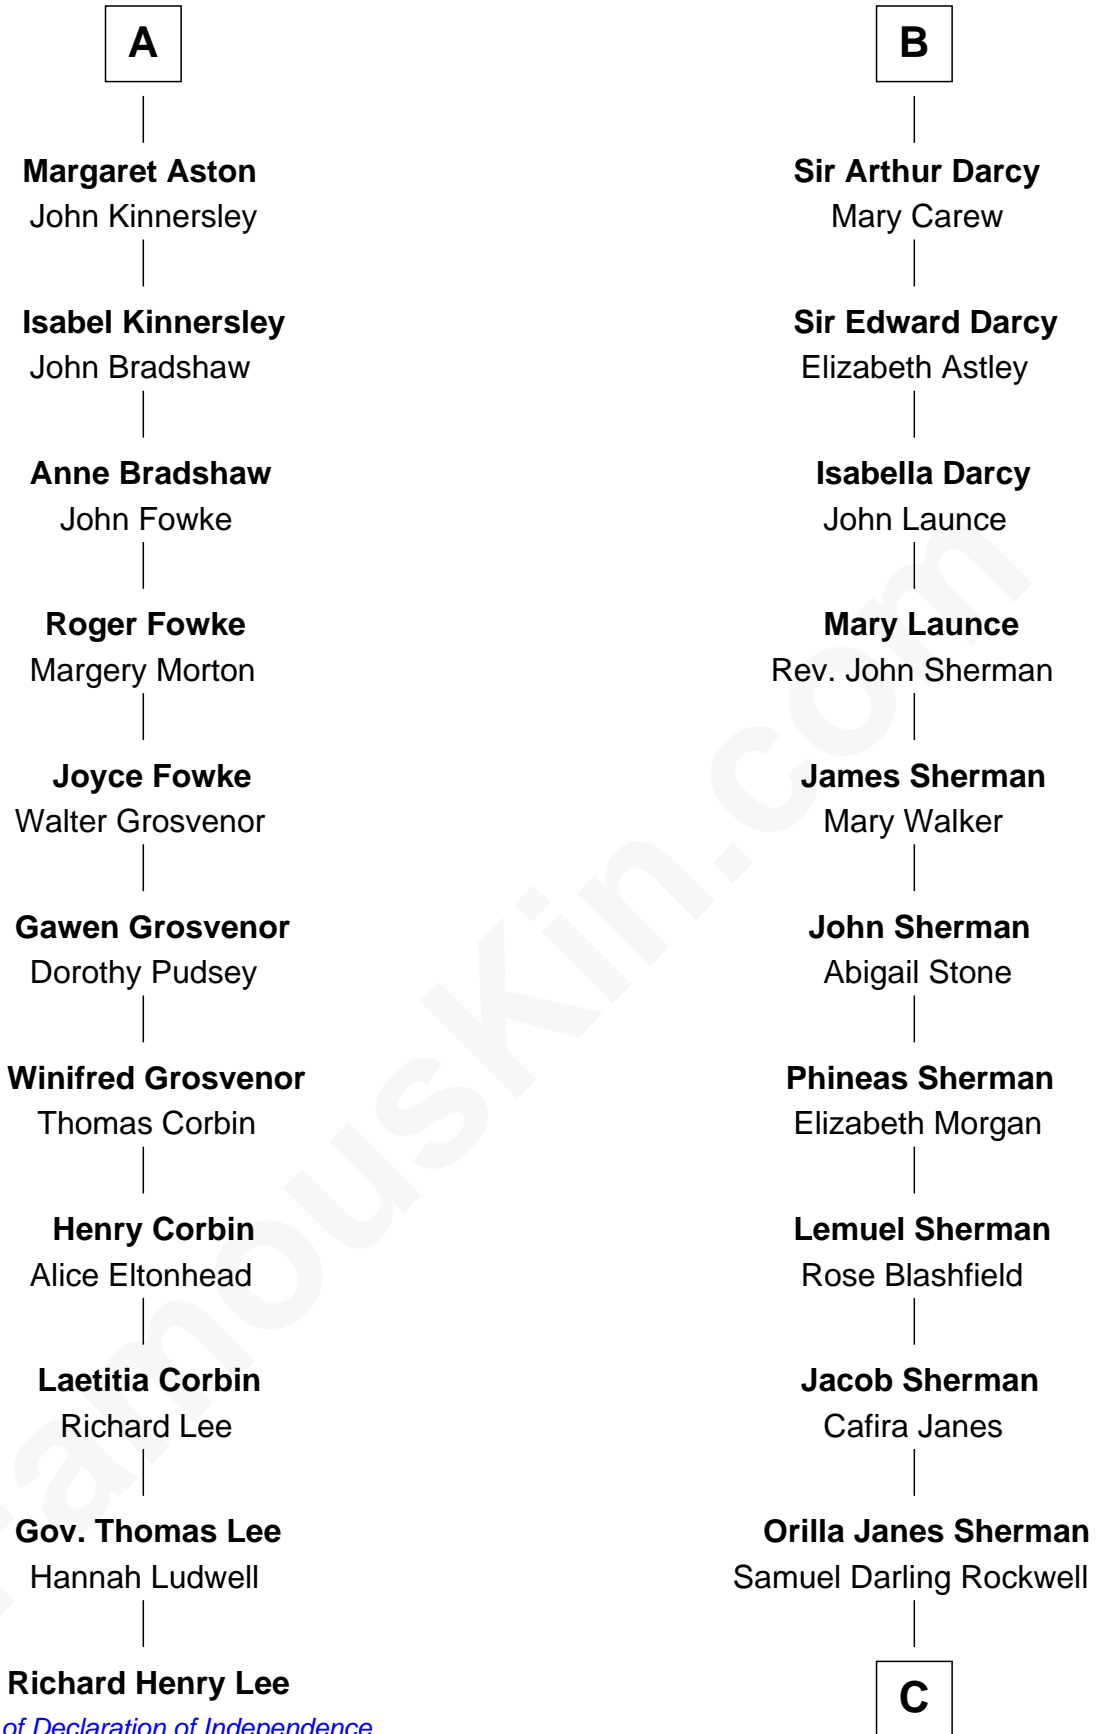

## Relationship Chart of

### Richard Henry Lee

*Signer of the Declaration of Independence*

17th cousin 2 times removed of

**Norman Rockwell**  
*American Artist*

**C**

**John William Rockwell**

Phebe Boyce Waring

**Jarvis Waring Rockwell**

Anne Mary Hill

**Norman Rockwell**

*American Artist*

FamousKin.com