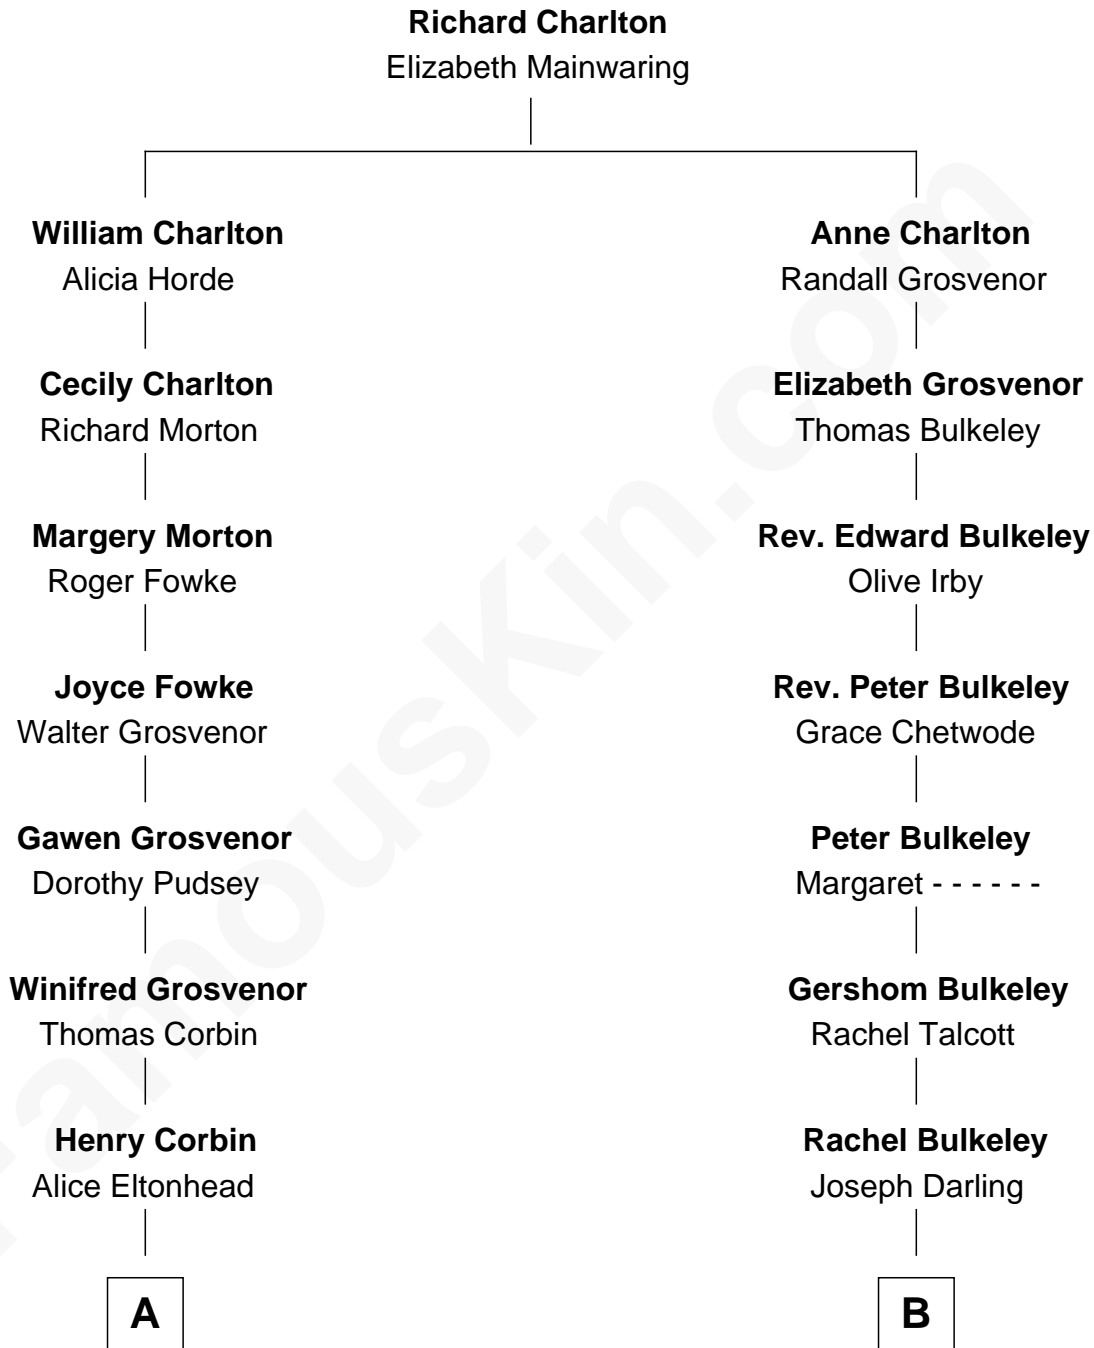

FamousKin.com

Relationship Chart of

Richard Henry Lee

Signer of the Declaration of Independence

9th cousin 3 times removed of

Norman Rockwell
American Artist

A

Laetitia Corbin

Richard Lee

Gov. Thomas Lee

Hannah Ludwell

Richard Henry Lee

Signer of Declaration of Independence

B

Joseph Darling

Mary Street

Rachel Darling

Runa Rockwell

Samuel Darling Rockwell

Orilla Janes Sherman

John William Rockwell

Phebe Boyce Waring

Jarvis Waring Rockwell

Anne Mary Hill