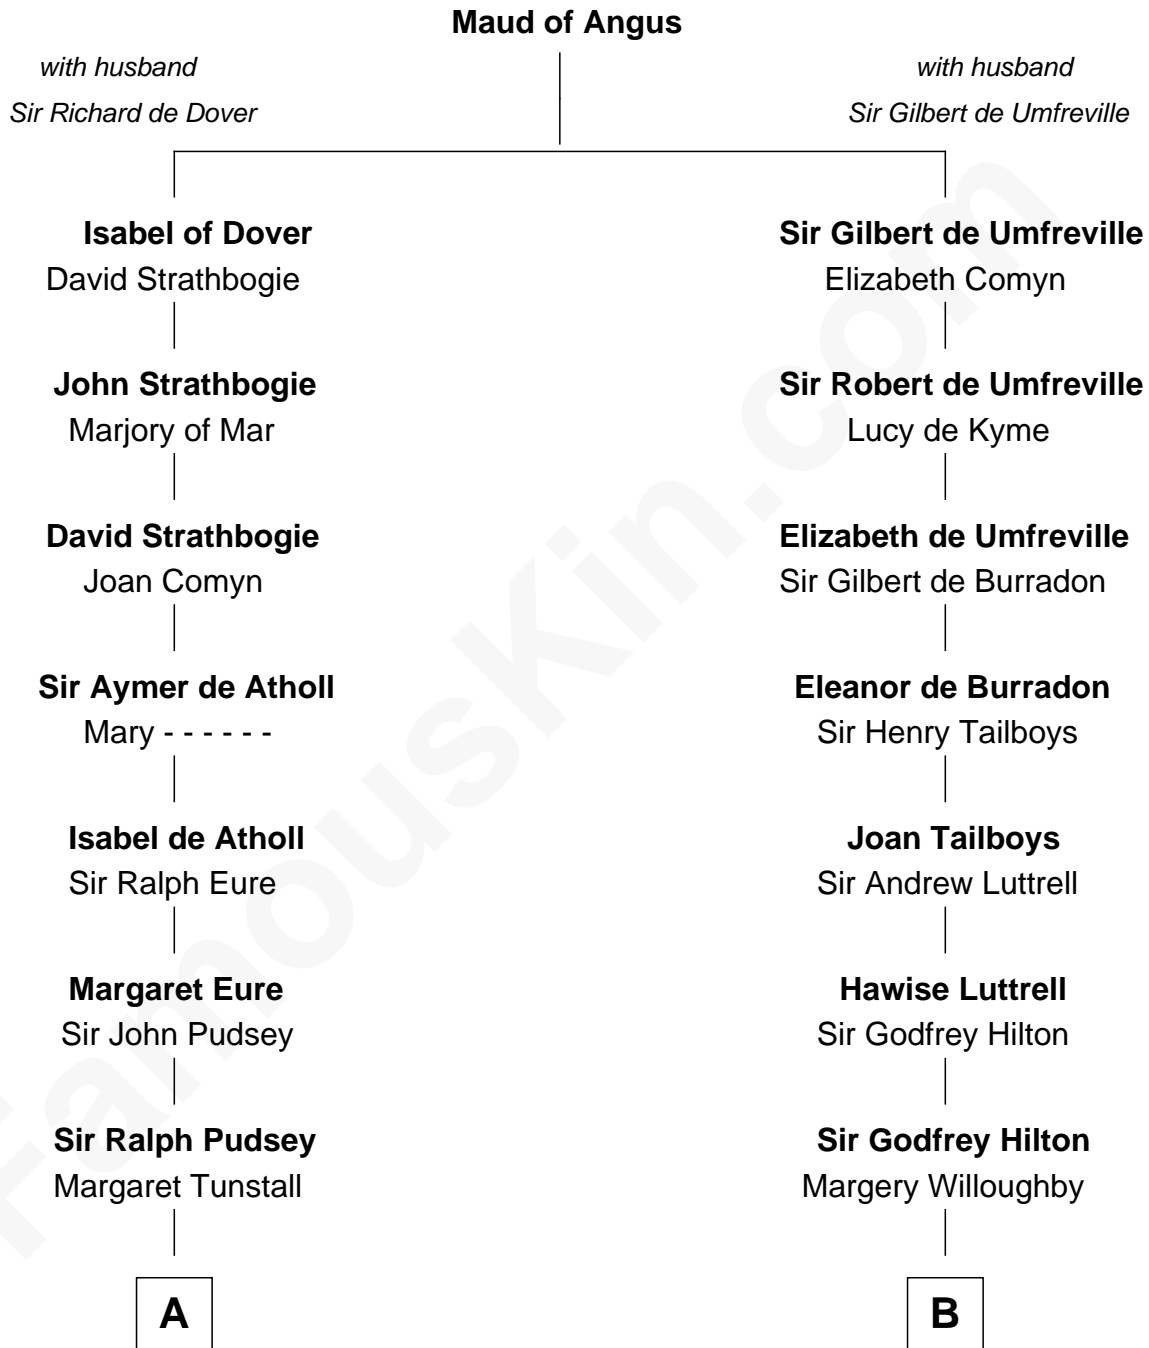

FamousKin.com

Relationship Chart of

Richard Henry Lee

Signer of the Declaration of Independence

17th cousin 1 time removed of

Nicholas Gilman

Signer of the U.S. Constitution

C

Gov. Thomas Lee

Hannah Ludwell

Richard Henry Lee

Signer of Declaration of Independence

FamousKin.com