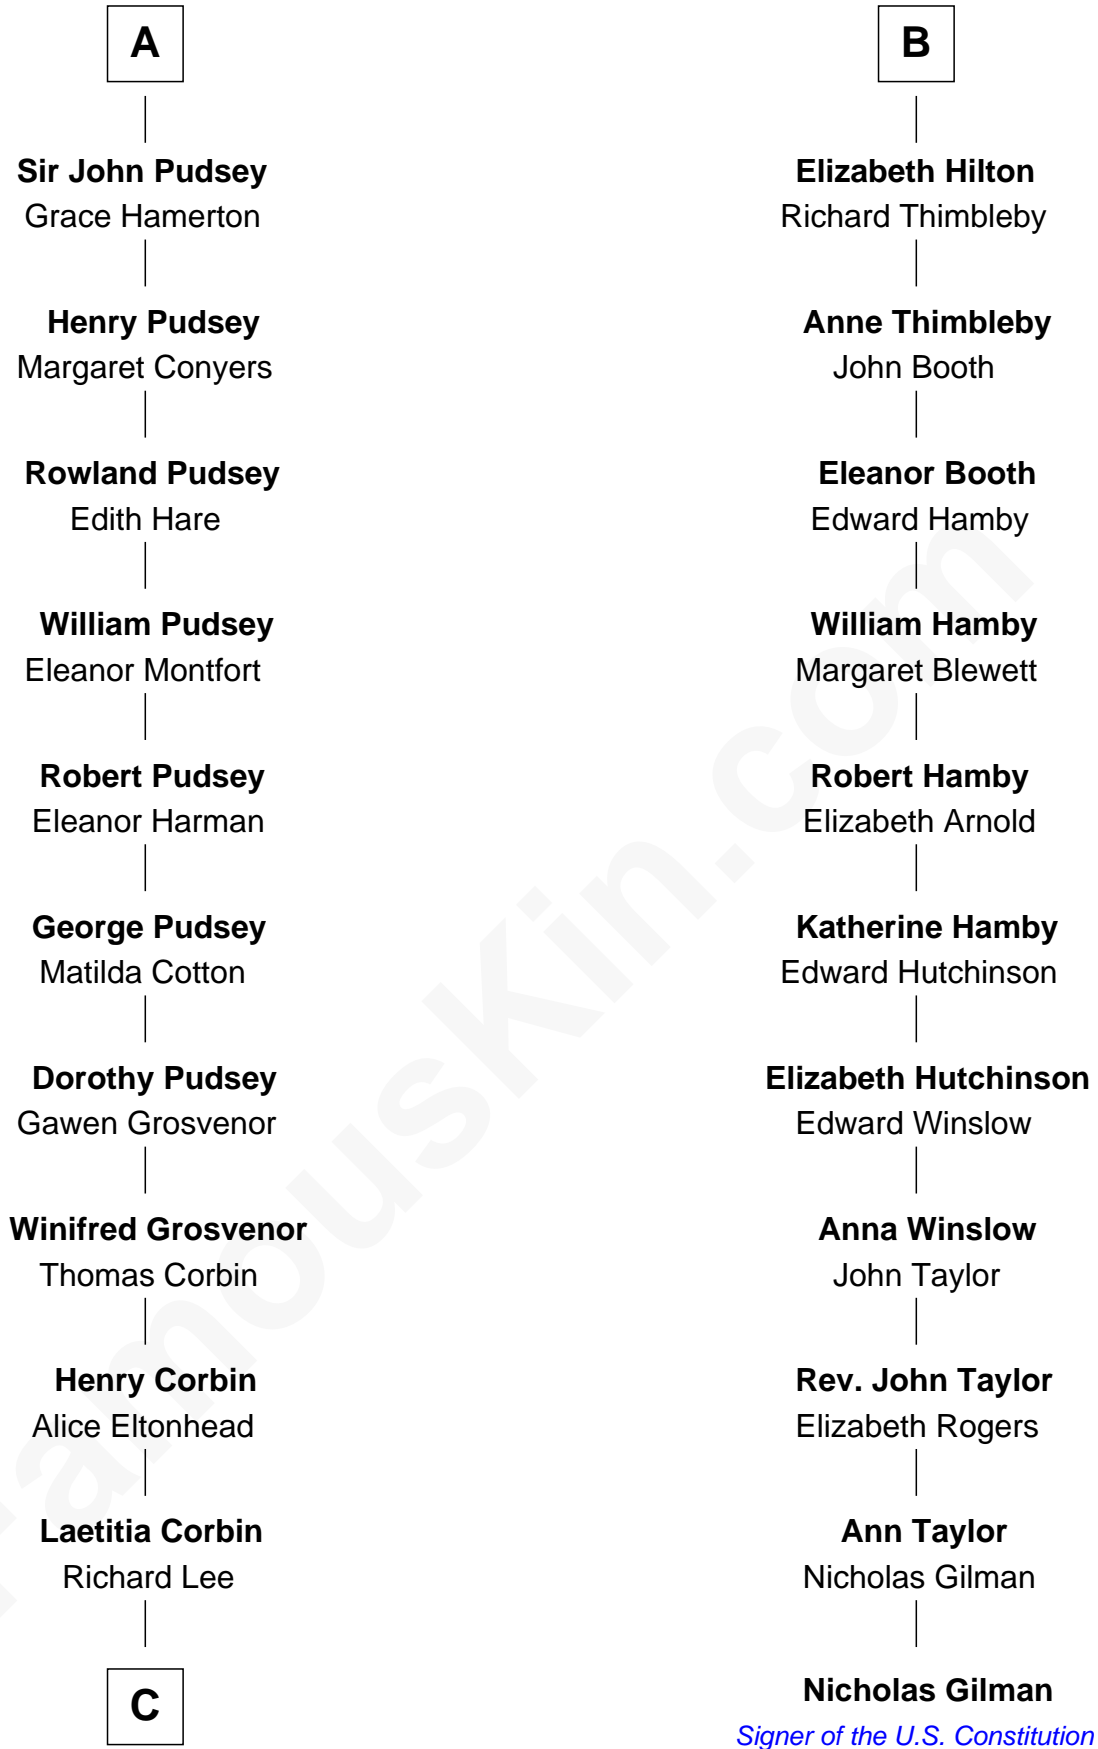

FamousKin.com

Relationship Chart of

Richard Henry Lee

Signer of the Declaration of Independence

17th cousin 1 time removed of

Nicholas Gilman

Signer of the U.S. Constitution

C

Gov. Thomas Lee

Hannah Ludwell

Richard Henry Lee

Signer of Declaration of Independence

FamousKin.com