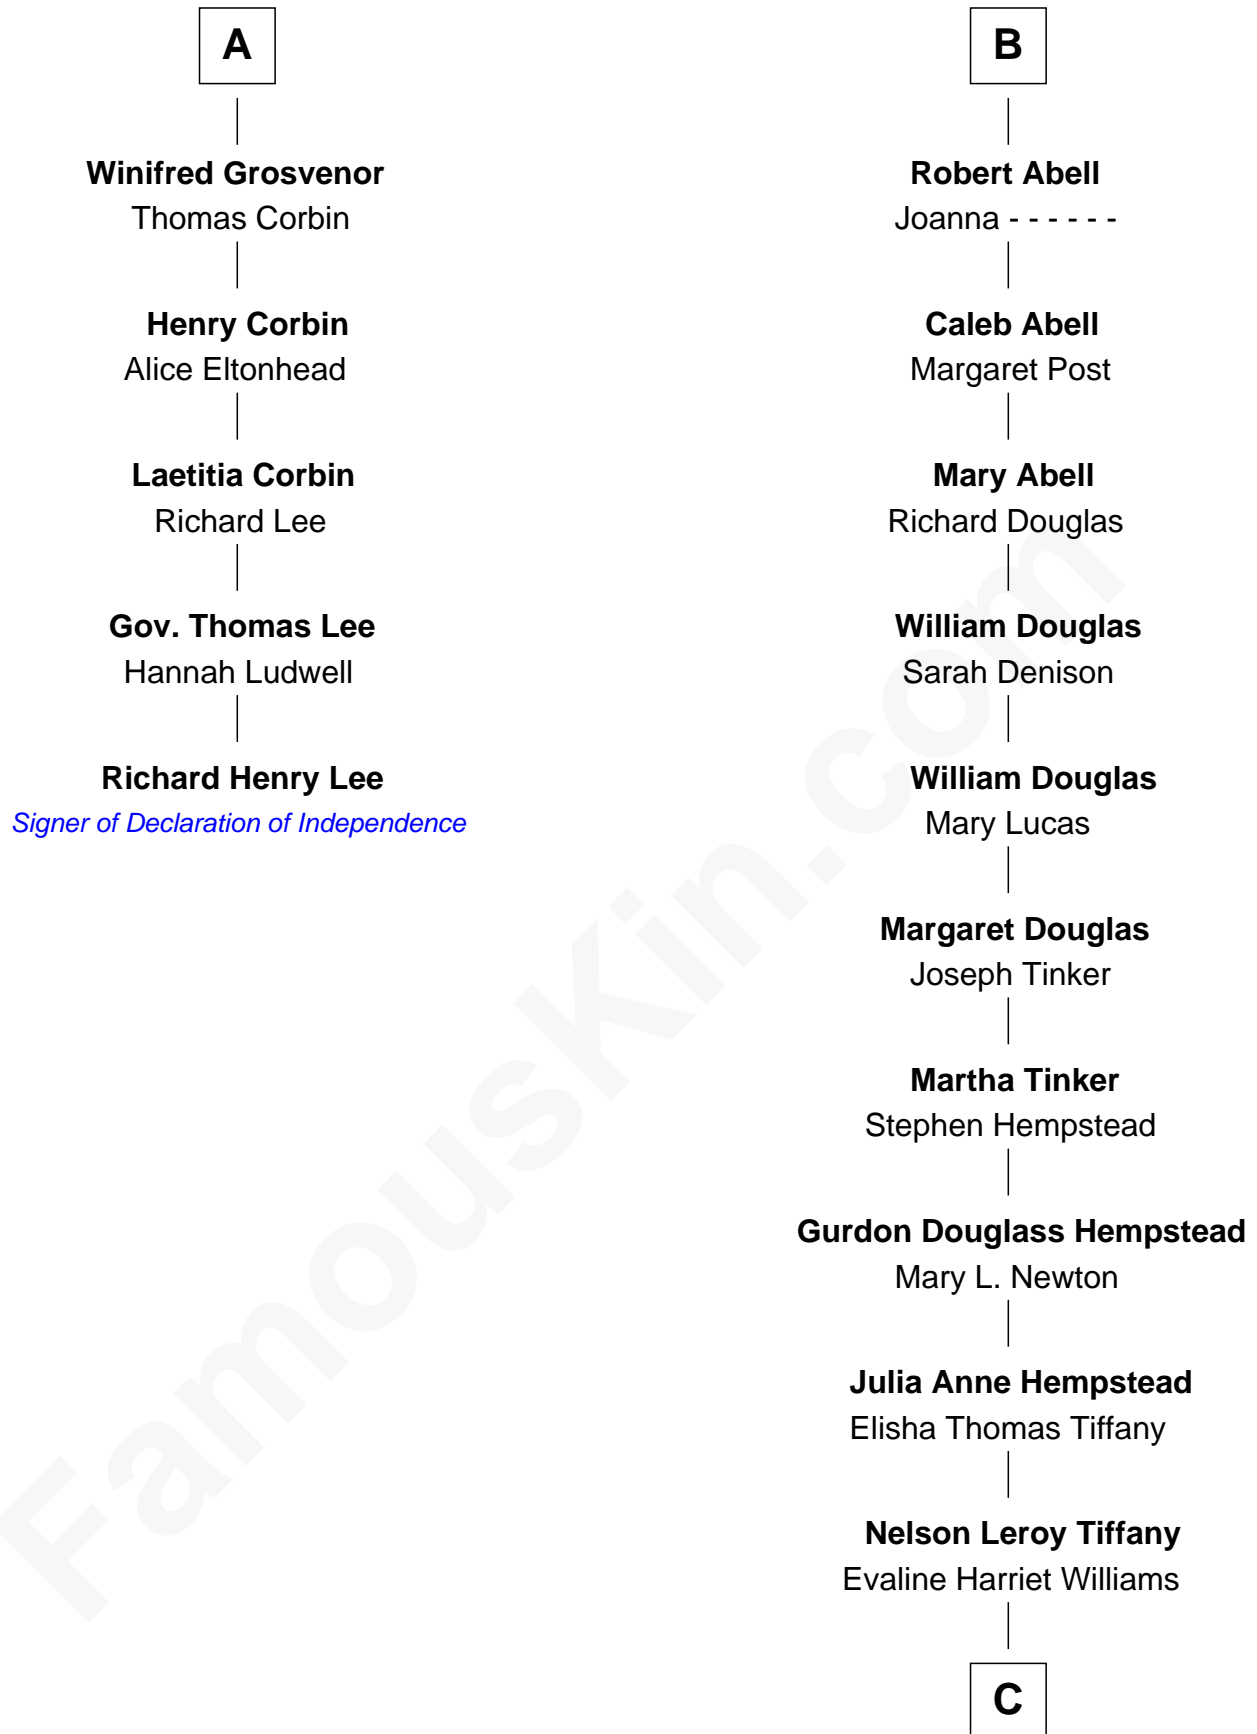

## Relationship Chart of

### Richard Henry Lee

*Signer of the Declaration of Independence*

11th cousin 8 times removed of

**Richard Gere**

*Movie Actor*

**Sir Robert Corbet**

Margaret - - - - -

**C**