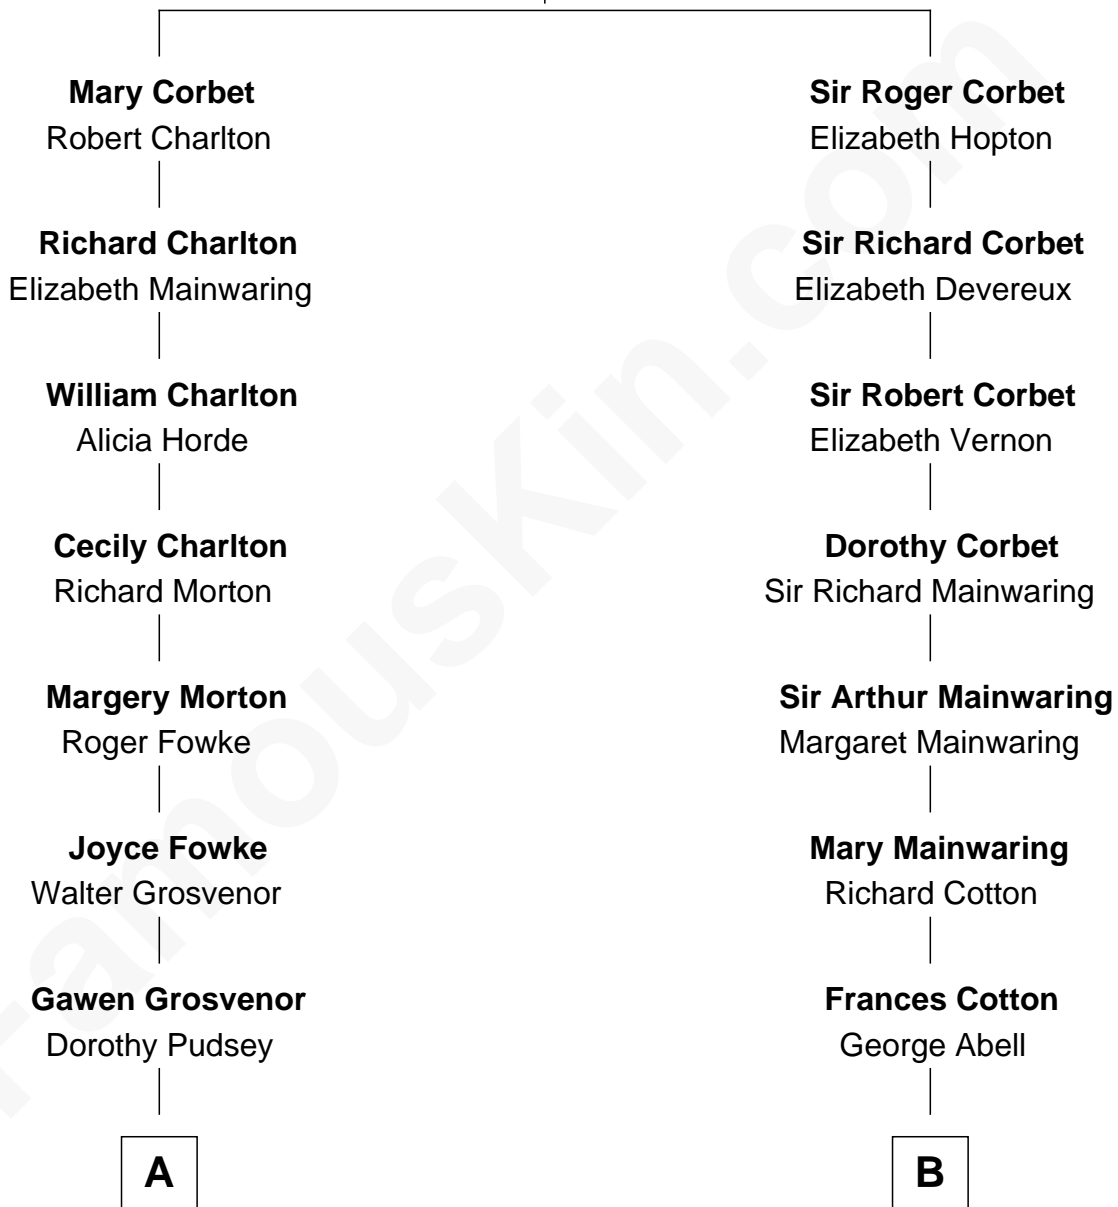

## Relationship Chart of

### Richard Henry Lee

*Signer of the Declaration of Independence*

11th cousin 8 times removed of

**Richard Gere**

*Movie Actor*

**Sir Robert Corbet**

Margaret - - - - -

**C**

**William Stanton Tiffany**  
Anna Rebecca Stevens

**Doris Anna Tiffany**  
Homer George Gere

**Richard Gere**  
*Movie Actor*

FamousKin.com