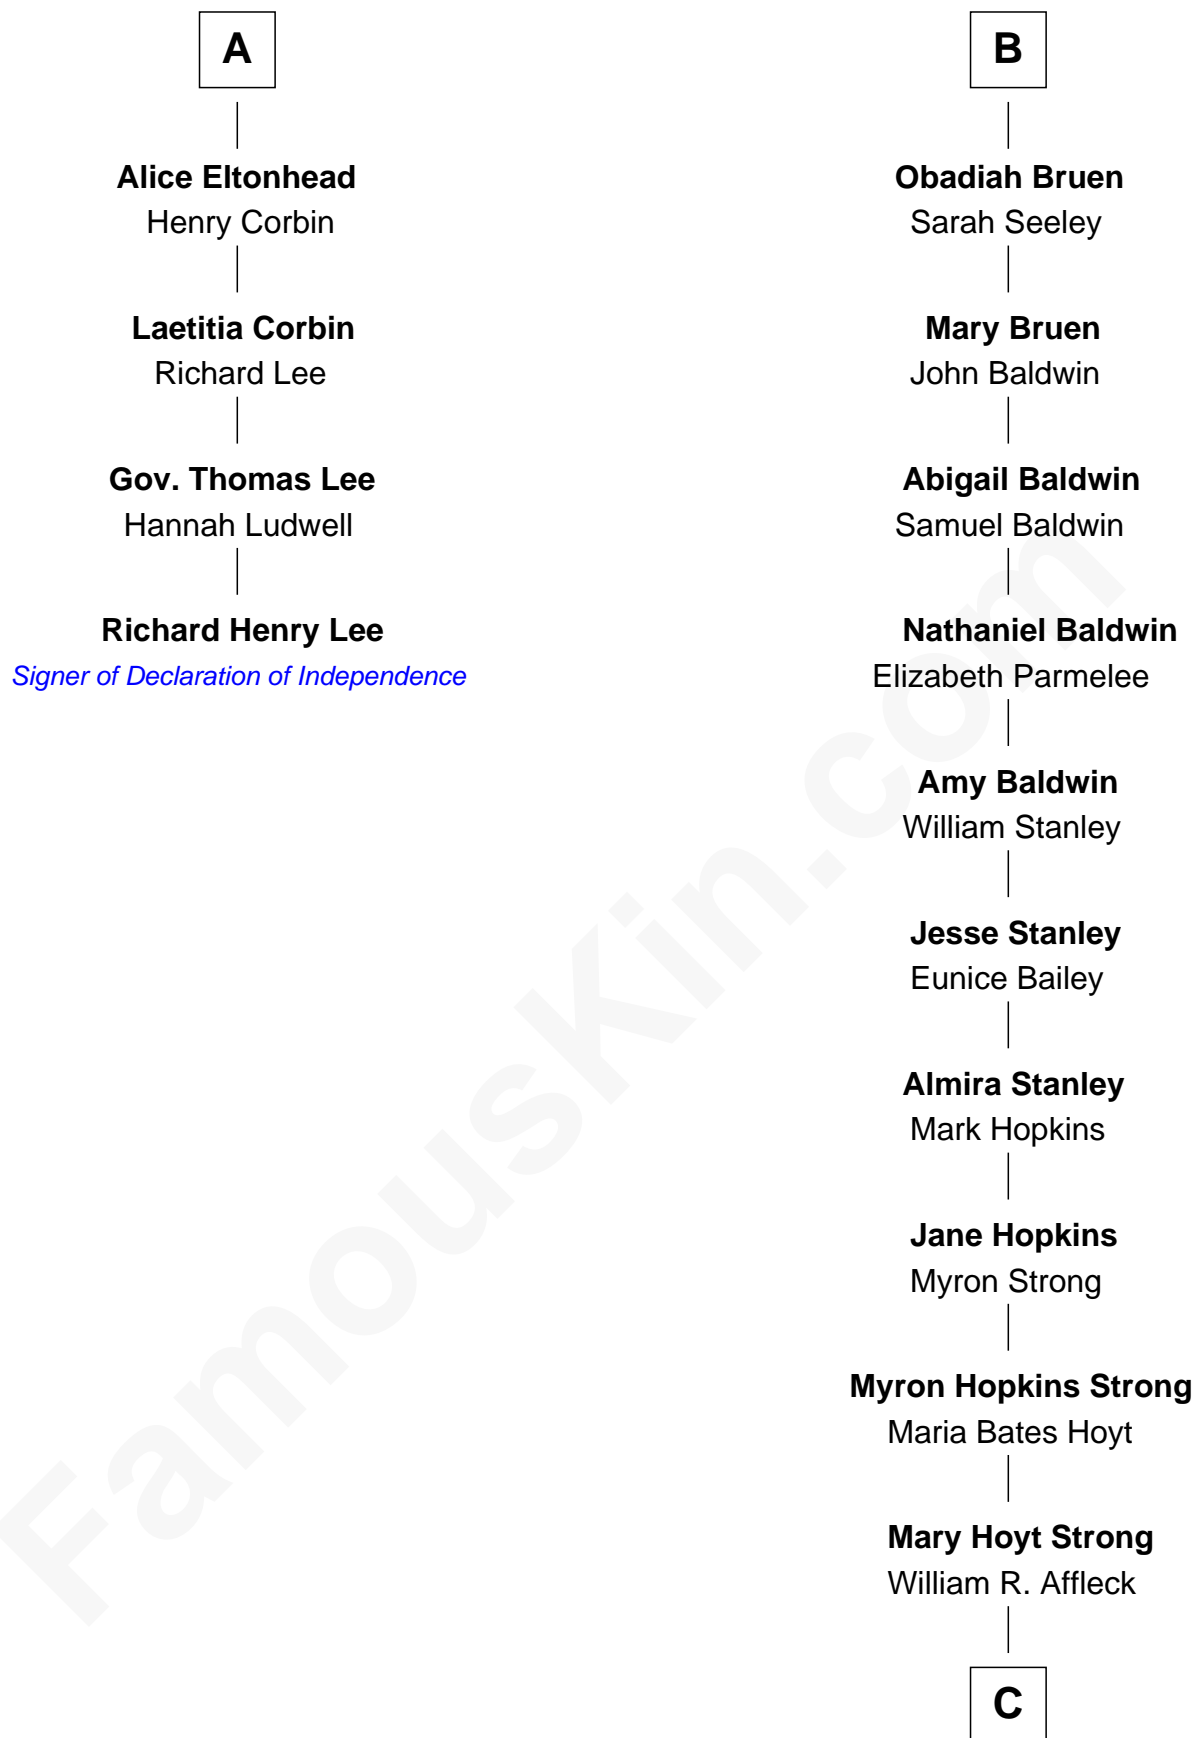

FamousKin.com

Relationship Chart of

Richard Henry Lee

Signer of the Declaration of Independence

10th cousin 10 times removed of

Ben Affleck
Movie Actor

Sir John Savage
Maud de Swinnerton

C

Myron Hopkins Strong Affleck

Frances L. Perkins

Myron Hopkins Strong Affleck

Nancy Louise Byers

Timothy Byers Affleck

Christopher Anne Boldt

Ben Affleck

Movie Actor