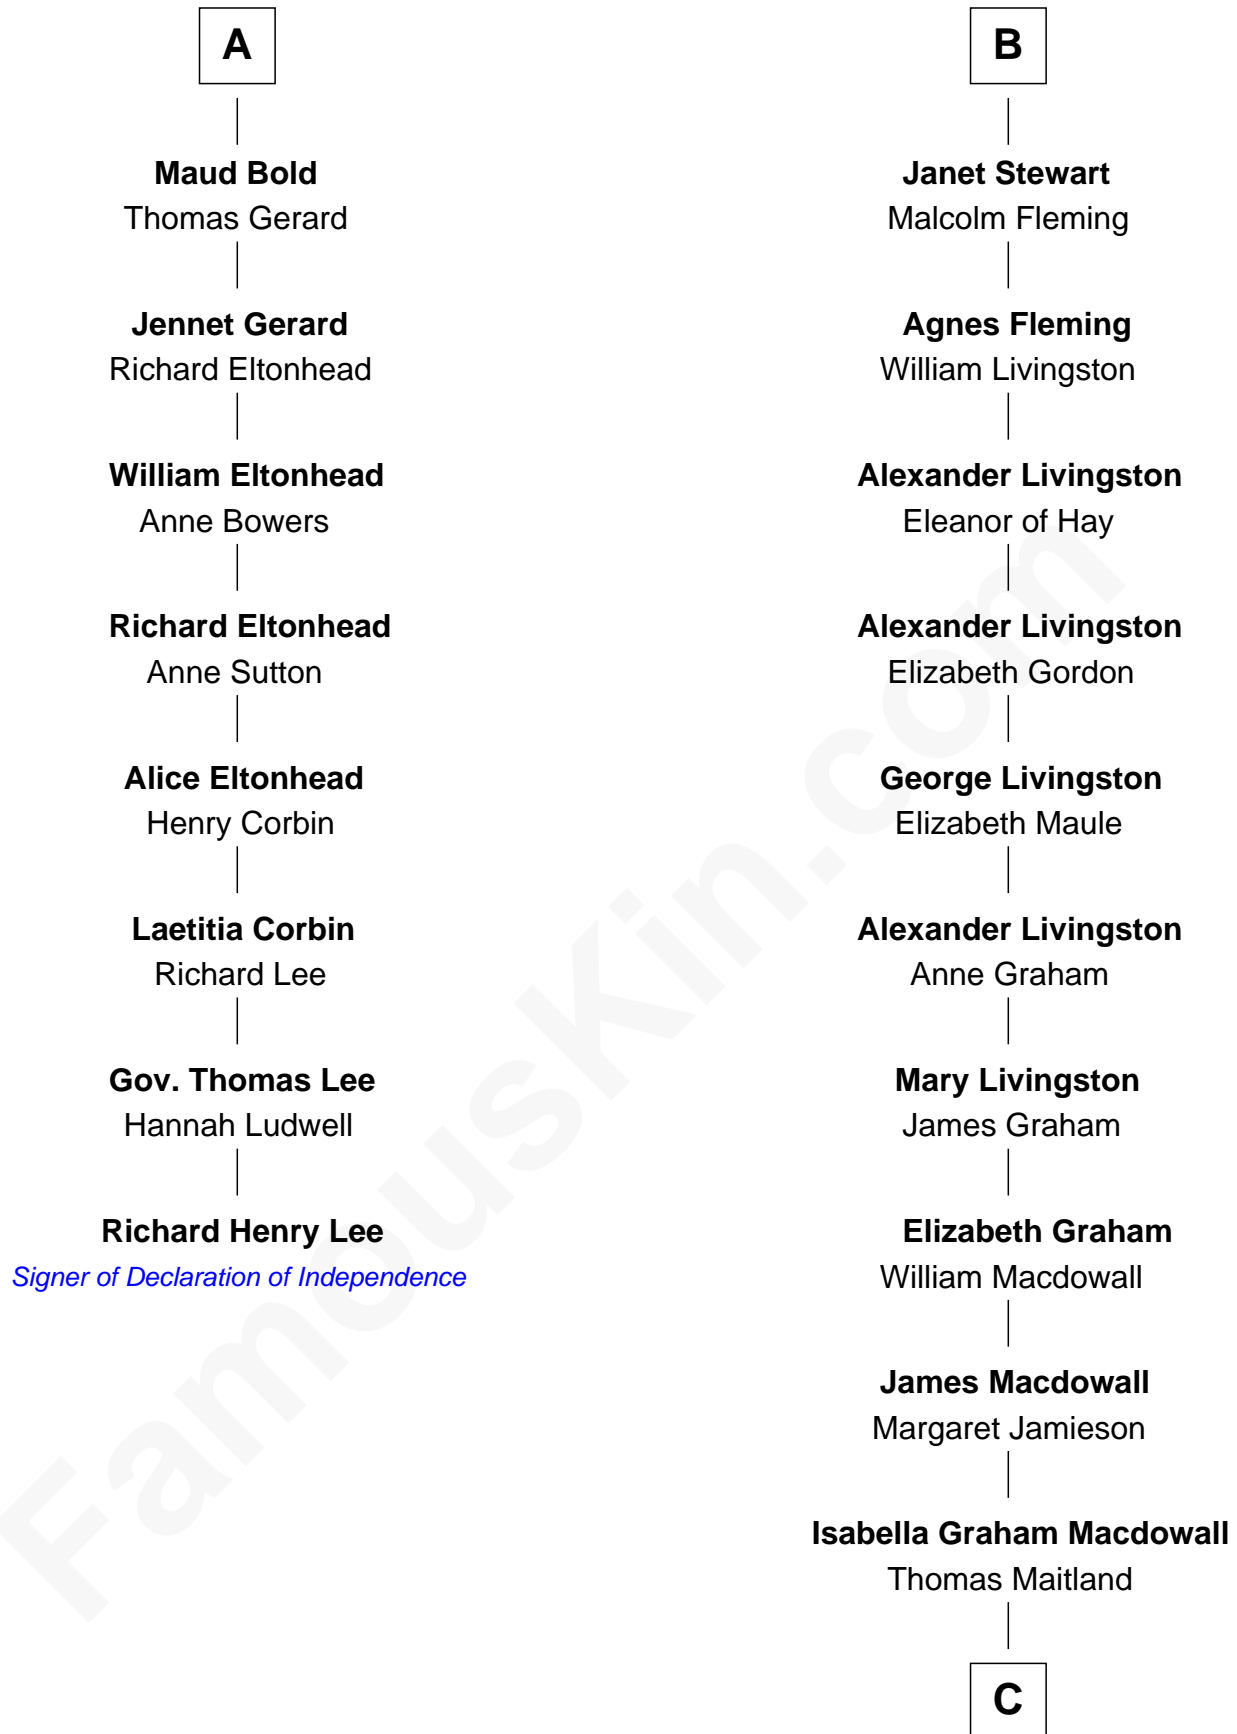

FamousKin.com

Relationship Chart of

Richard Henry Lee

Signer of the Declaration of Independence

14th cousin 7 times removed of

Howard Dean

79th Governor of Vermont

C

James William Maitland

Agnes Jane O'Reilly

Thomas A. Maitland

Helen Abby Van Voorhis

James William Maitland

Sylvia Wigglesworth

Andrea Belden Maitland

Howard Brush Dean