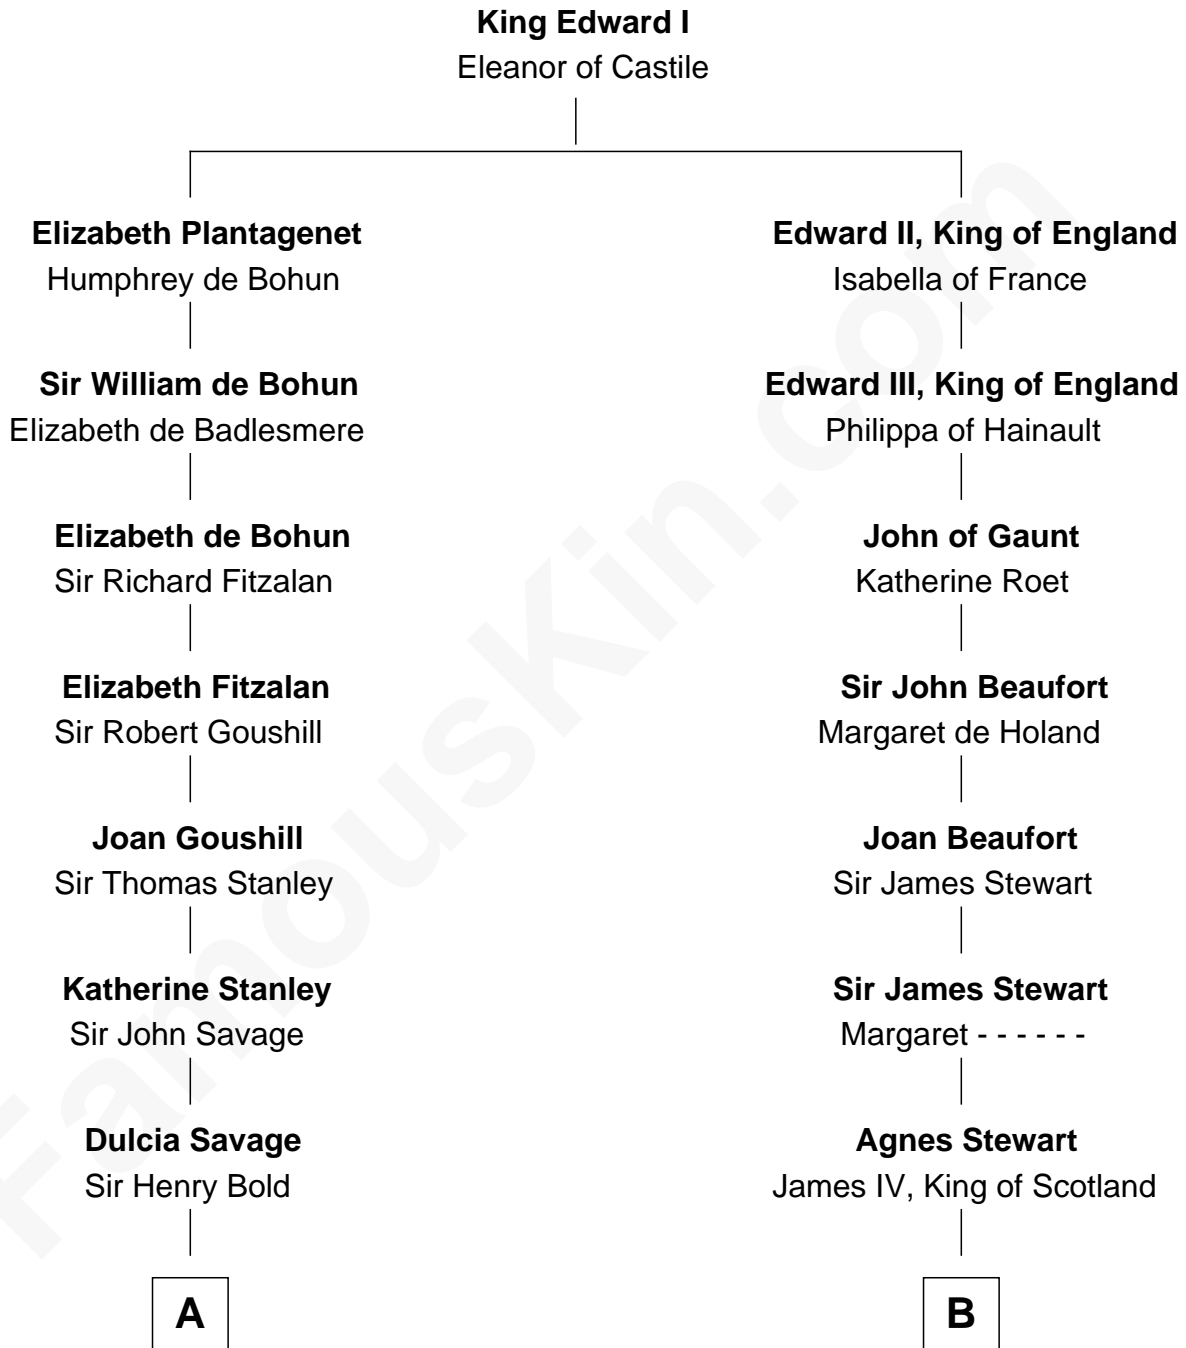

FamousKin.com

Relationship Chart of

Richard Henry Lee

Signer of the Declaration of Independence

14th cousin 7 times removed of

Howard Dean

79th Governor of Vermont

C

James William Maitland

Agnes Jane O'Reilly

Thomas A. Maitland

Helen Abby Van Voorhis

James William Maitland

Sylvia Wigglesworth

Andrea Belden Maitland

Howard Brush Dean