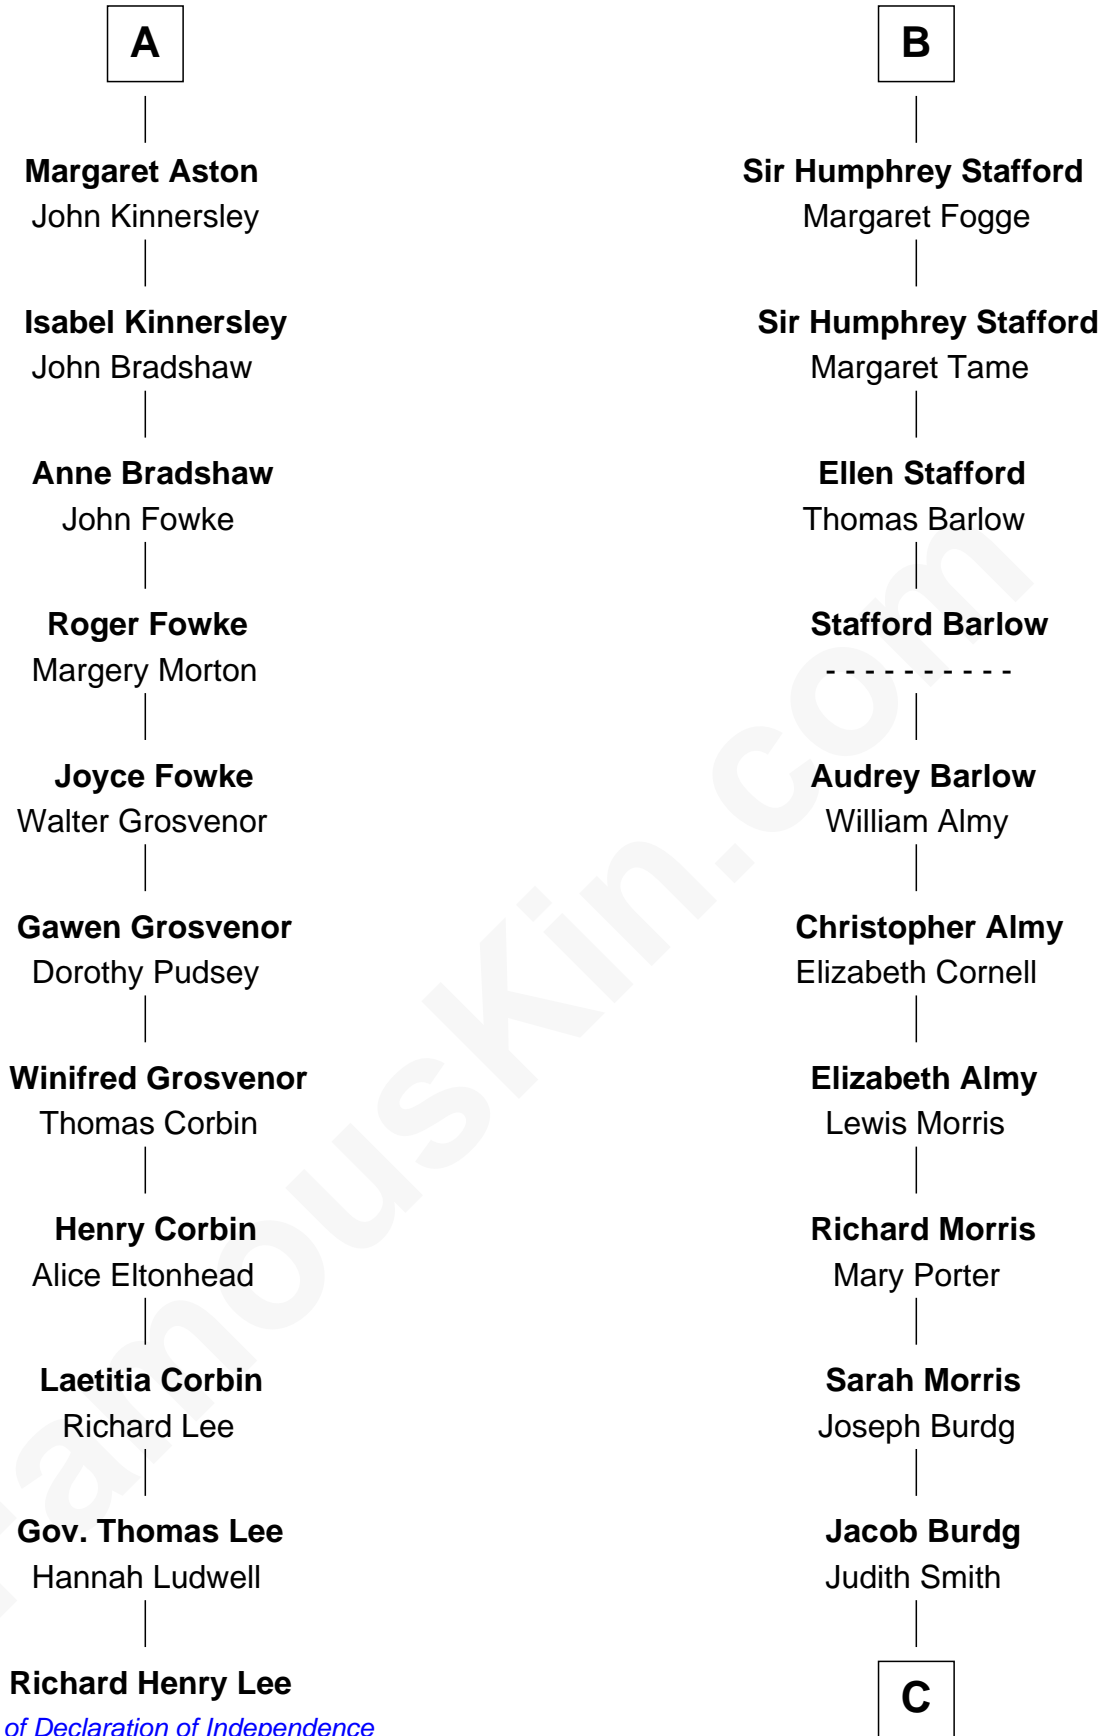

## Relationship Chart of

### Richard Henry Lee

*Signer of the Declaration of Independence*

17th cousin 4 times removed of

**Richard Nixon**

*37th U.S. President*

**C**

—  
**Jacob Burdg**

Miriam Matthews

—  
**Oliver Burdg**

Jane M. Hemingway

—  
**Almira Park Burdg**

Franklin Milhous

—  
**Hannah Milhous**

Francis Anthony Nixon

—  
**Richard Nixon**

*37th U.S. President*