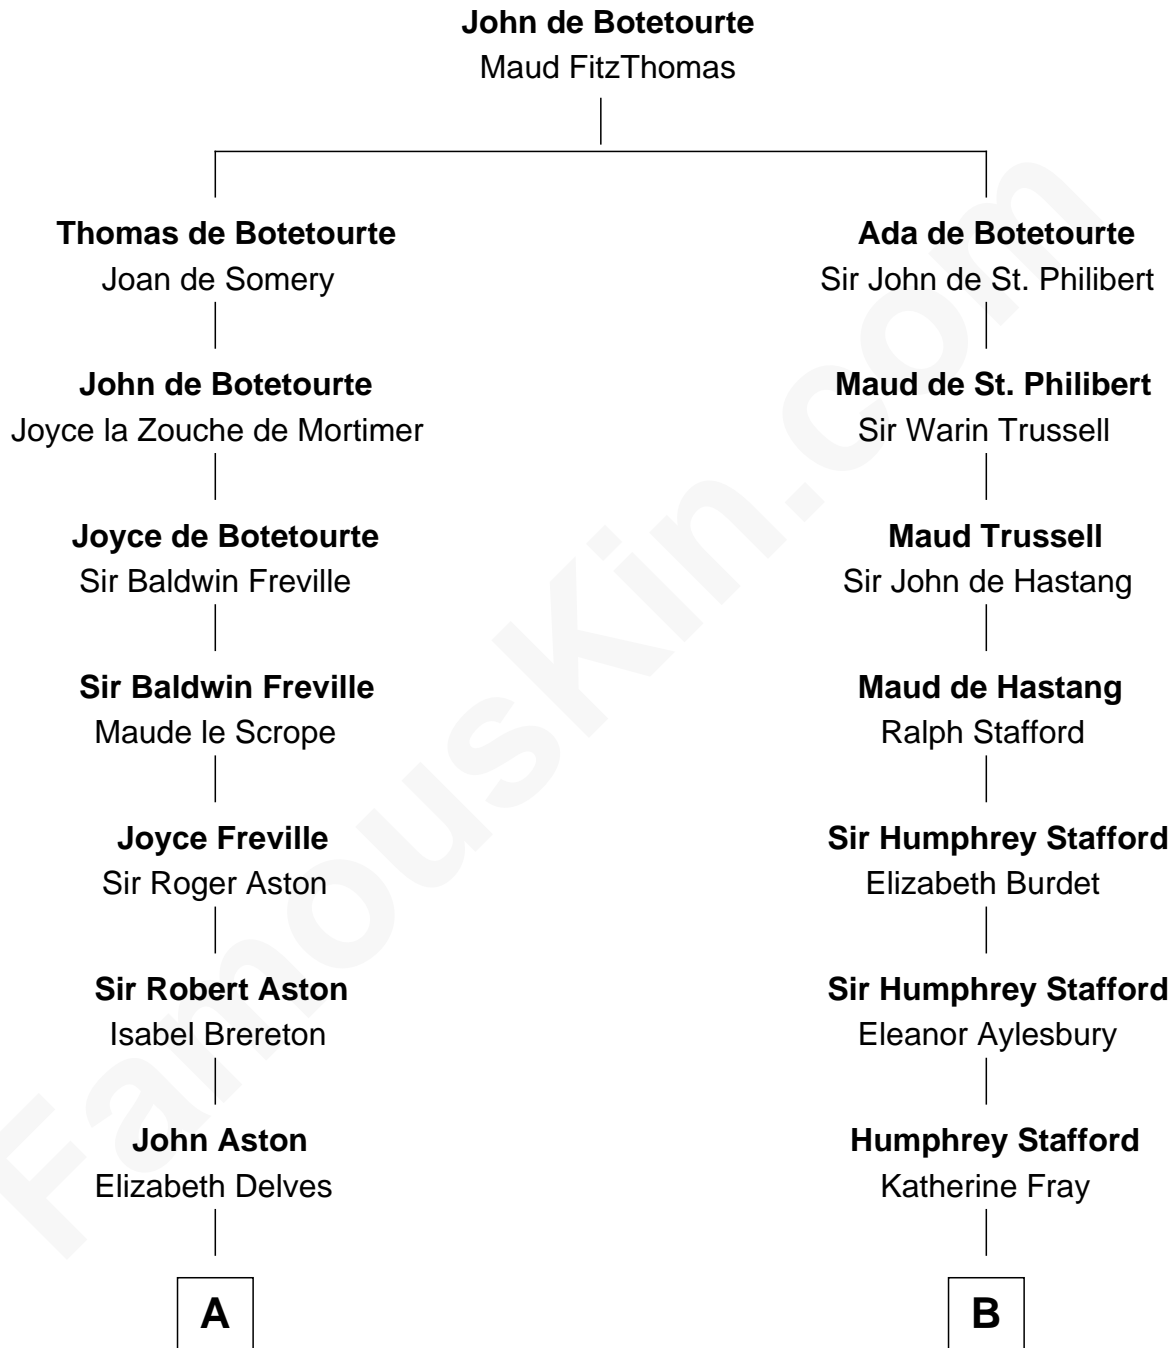

## Relationship Chart of

### Richard Henry Lee

*Signer of the Declaration of Independence*

17th cousin 4 times removed of

**Richard Nixon**

*37th U.S. President*

**C**

—  
**Jacob Burdg**

Miriam Matthews

—  
**Oliver Burdg**

Jane M. Hemingway

—  
**Almira Park Burdg**

Franklin Milhous

—  
**Hannah Milhous**

Francis Anthony Nixon

—  
**Richard Nixon**

*37th U.S. President*