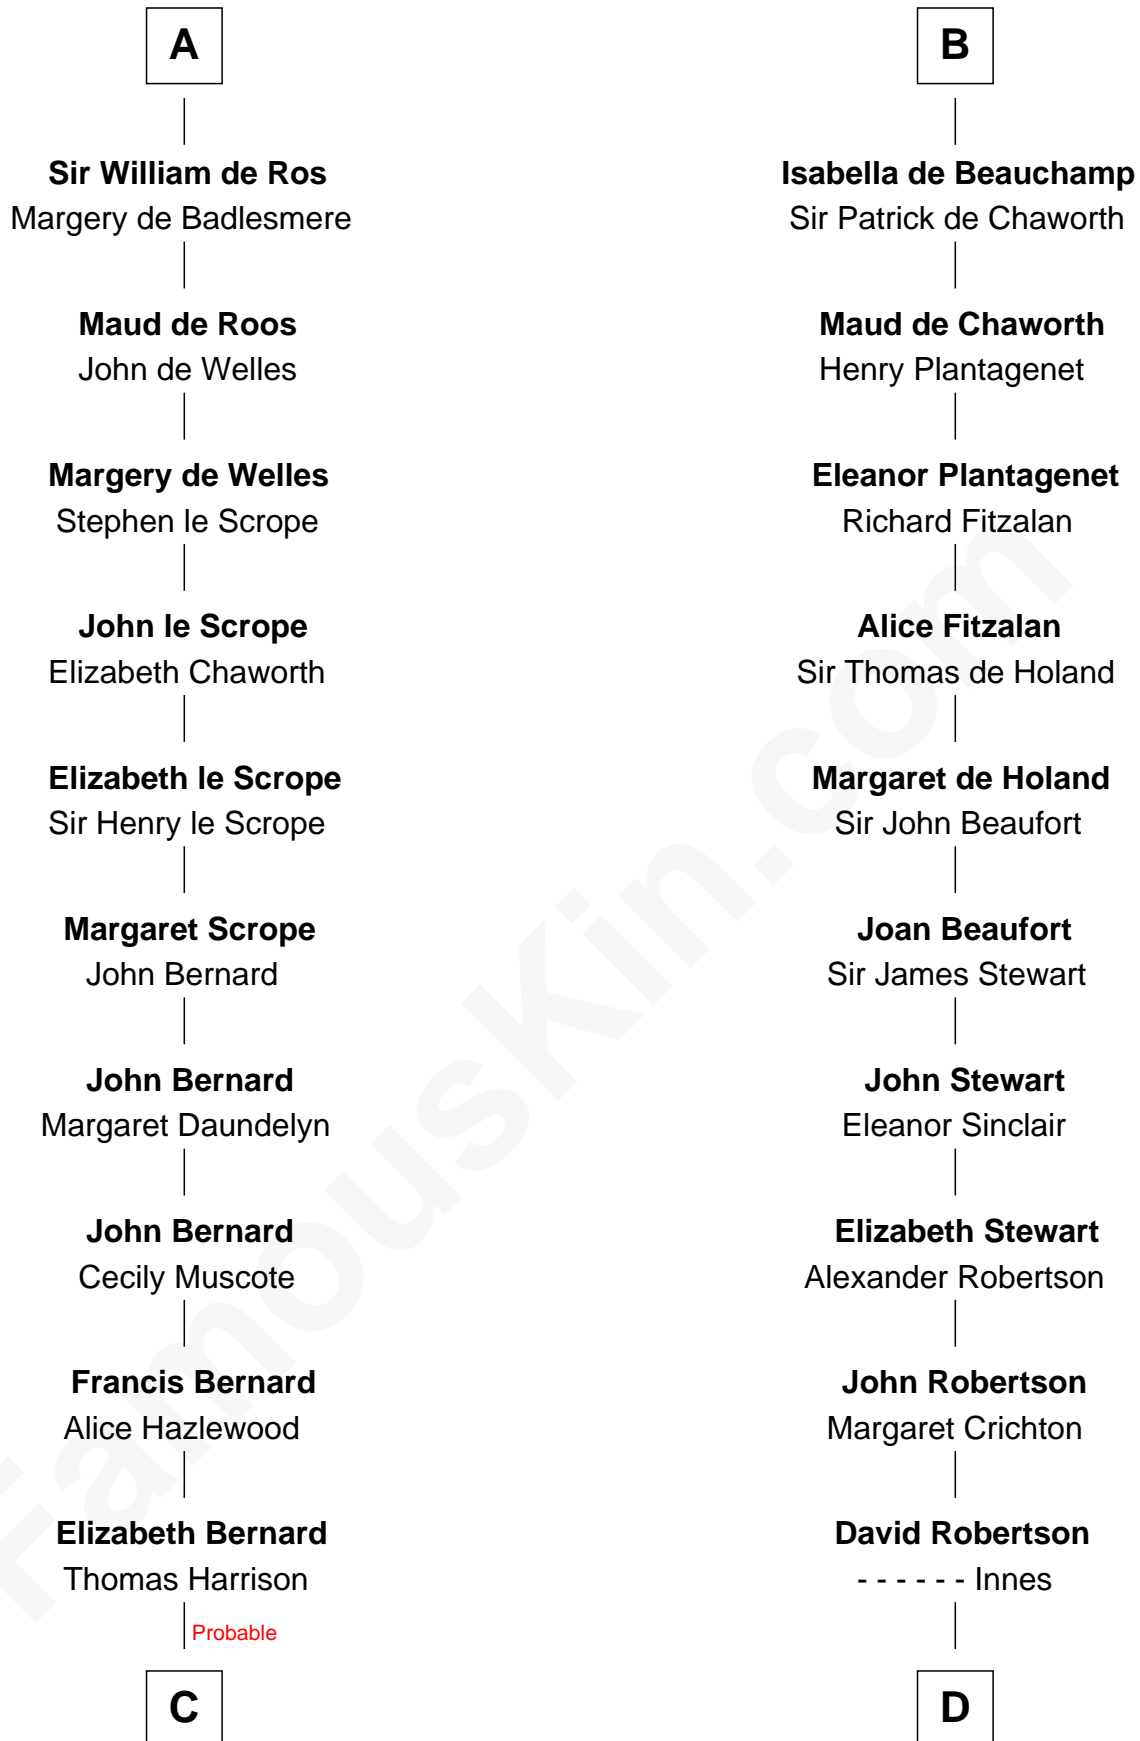

## Relationship Chart of

### Richard Henry Lee

*Signer of the Declaration of Independence*

21st cousin of

### Patrick Henry

*1st and 6th Governor of Virginia*

**Sir Walter Giffard**

Agnes Flaitel

**C**

**Benjamin Harrison**

Mary - - - - -

**Benjamin Harrison**

Hannah Churchill

**Hannah Harrison**

Philip Ludwell

**Hannah Ludwell**

Gov. Thomas Lee

**Richard Henry Lee**

*Signer of Declaration of Independence*

**D**