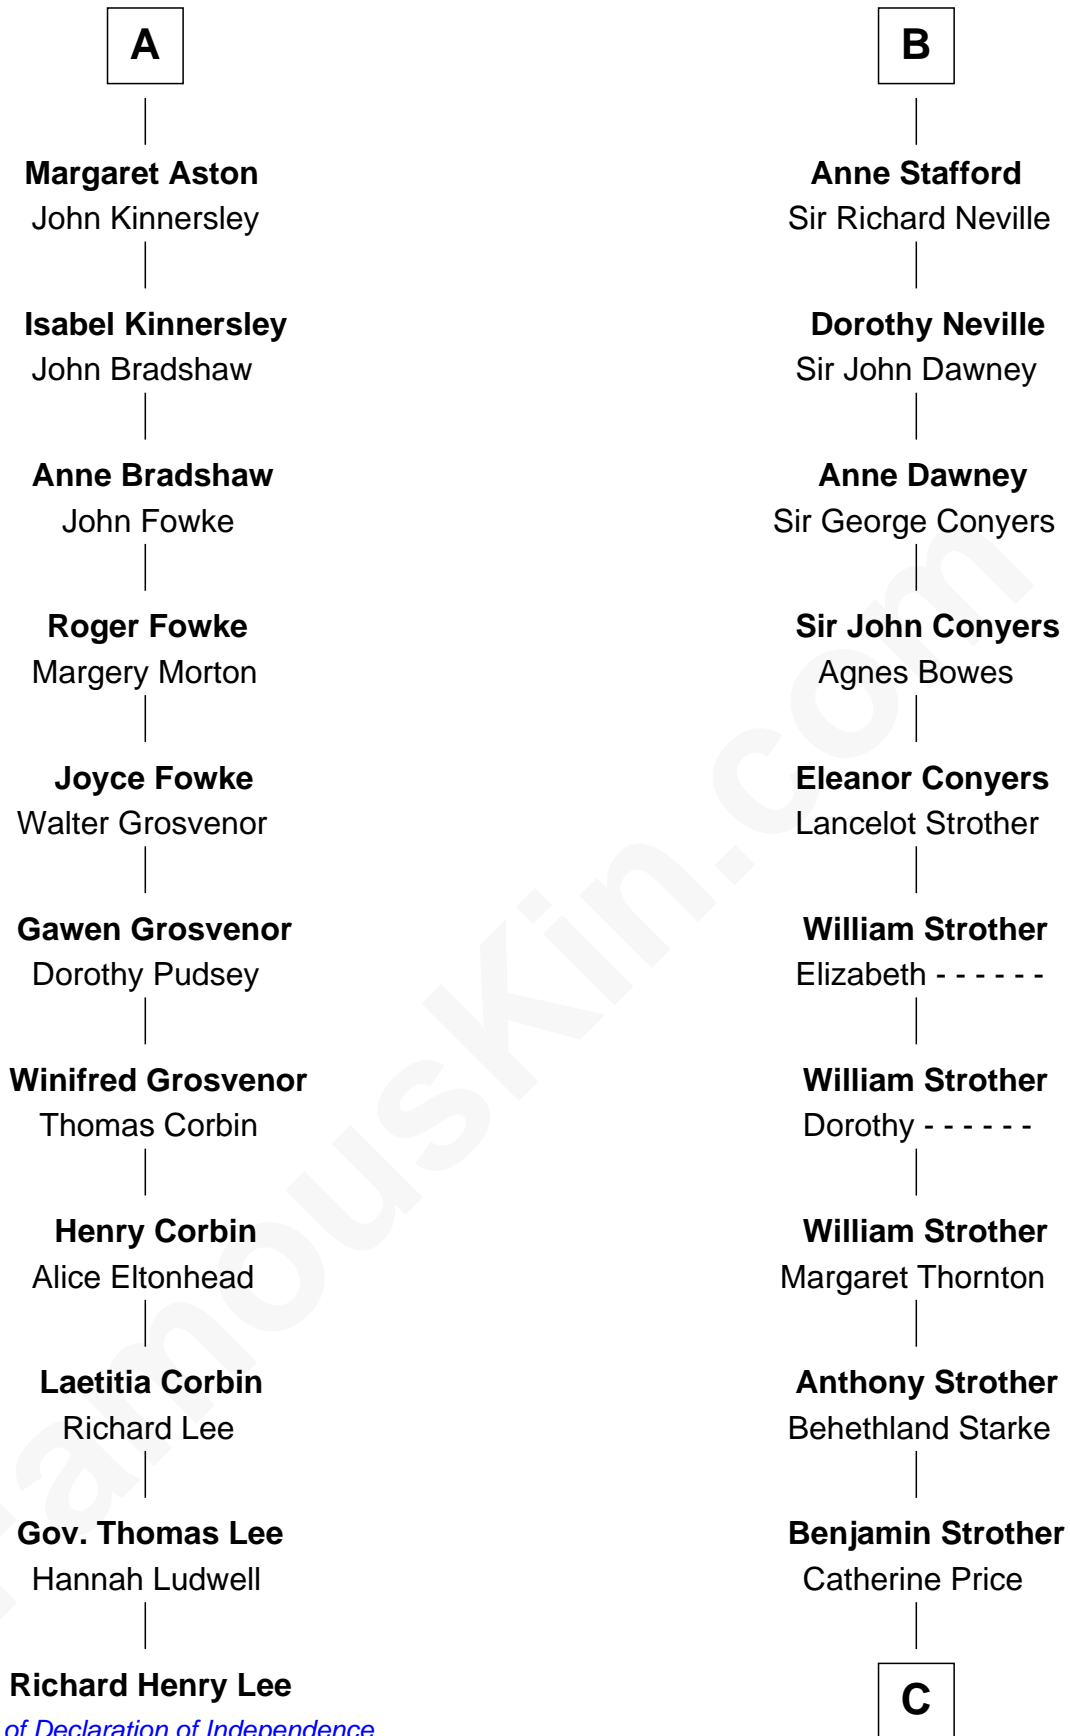

## Relationship Chart of

### Richard Henry Lee

*Signer of the Declaration of Independence*

17th cousin 4 times removed of

**Randolph Scott**  
*Movie Actor*

**C**

—  
**Catherine Price Strother**

Joseph Minor Crane

—  
**John William Crane**

Margaret Ann Sadler

—  
**Joseph Minor Crane**

Lavinia Lionberger

—  
**Lucy Lionberger Crane**

George Grant Scott

—  
**Randolph Scott**

*Movie Actor*

FamousKin.com