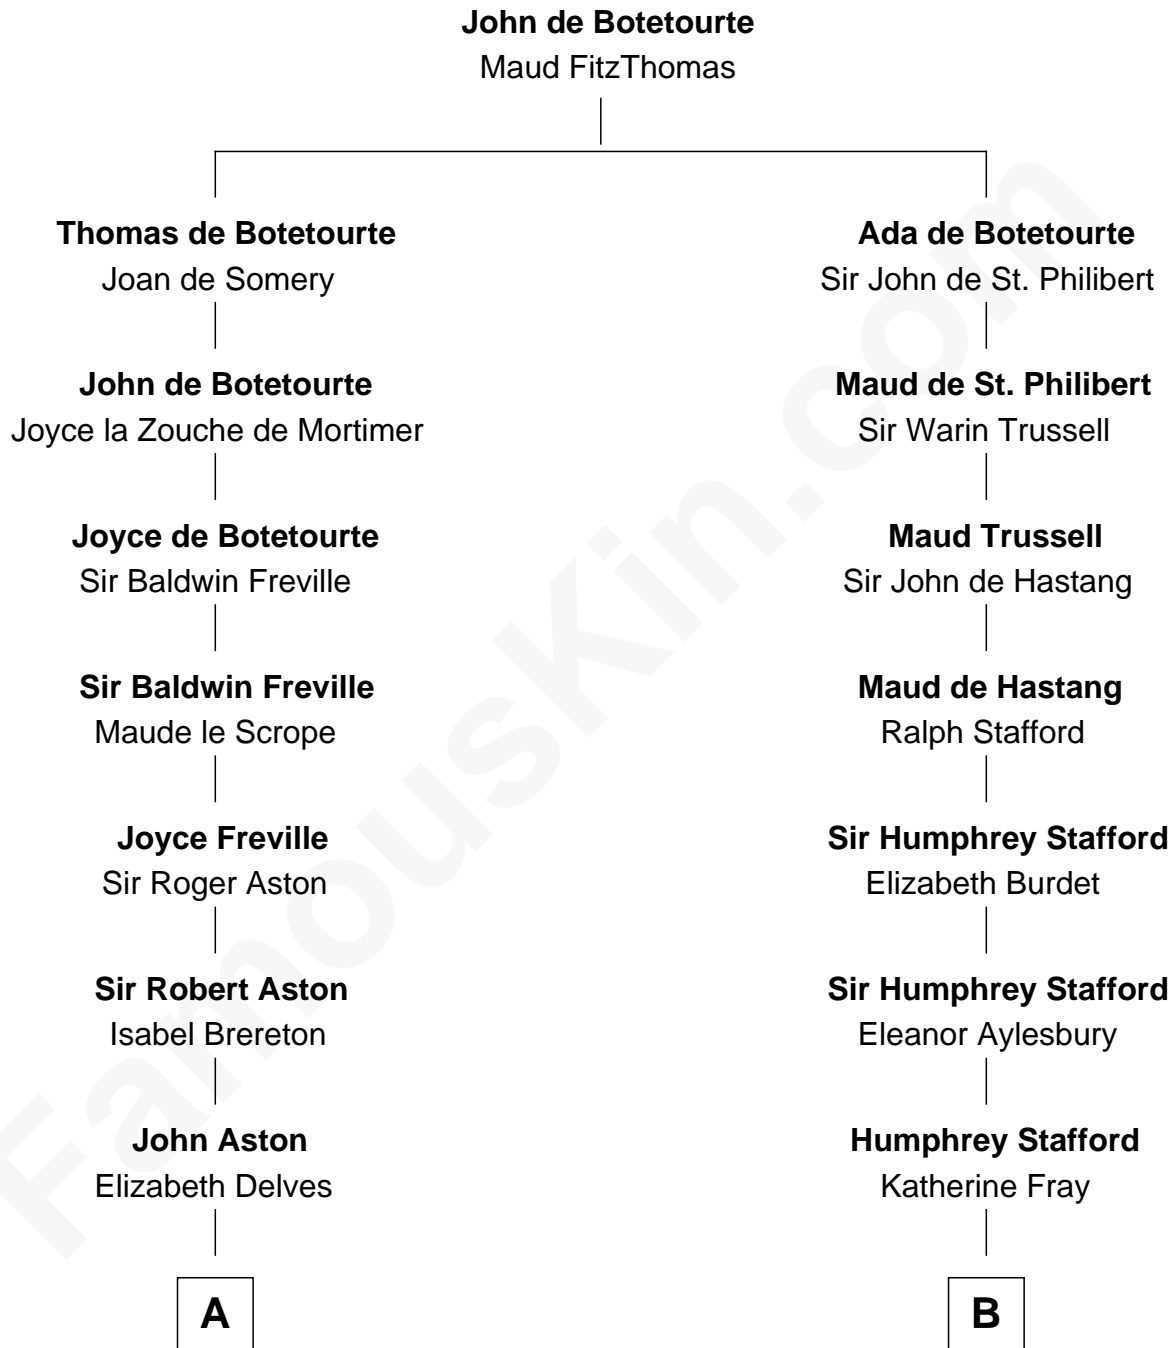

# FamousKin.com

## Relationship Chart of

### Richard Henry Lee

*Signer of the Declaration of Independence*

17th cousin 4 times removed of

**Randolph Scott**  
*Movie Actor*

**C**

—  
**Catherine Price Strother**

Joseph Minor Crane

—  
**John William Crane**

Margaret Ann Sadler

—  
**Joseph Minor Crane**

Lavinia Lionberger

—  
**Lucy Lionberger Crane**

George Grant Scott

—  
**Randolph Scott**

*Movie Actor*

FamousKin.com