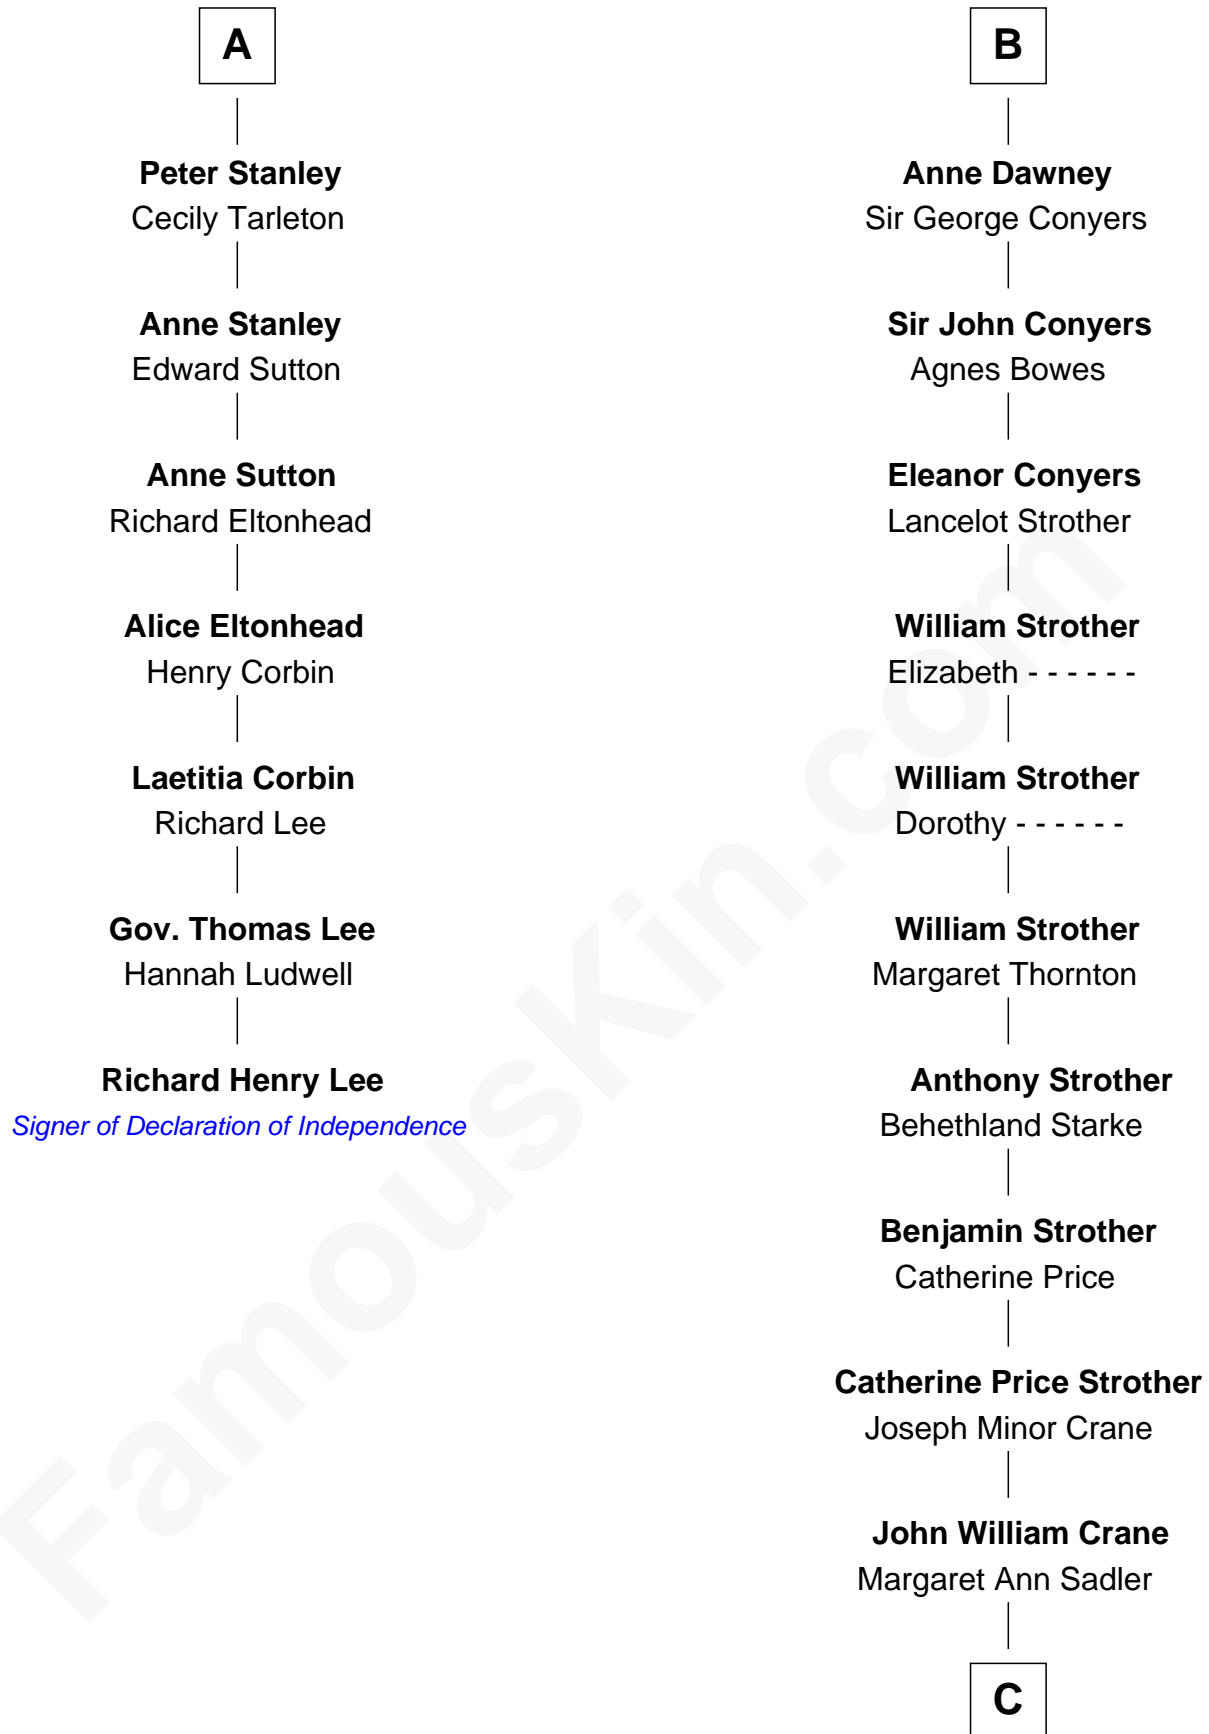

## Relationship Chart of

### Richard Henry Lee

*Signer of the Declaration of Independence*

13th cousin 6 times removed of

**Randolph Scott**  
*Movie Actor*

**Ralph de Stafford**  
Katherine de Hastang

**C**

—  
**Joseph Minor Crane**

Lavinia Lionberger

—  
**Lucy Lionberger Crane**

George Grant Scott

—  
**Randolph Scott**

*Movie Actor*

FamousKin.com