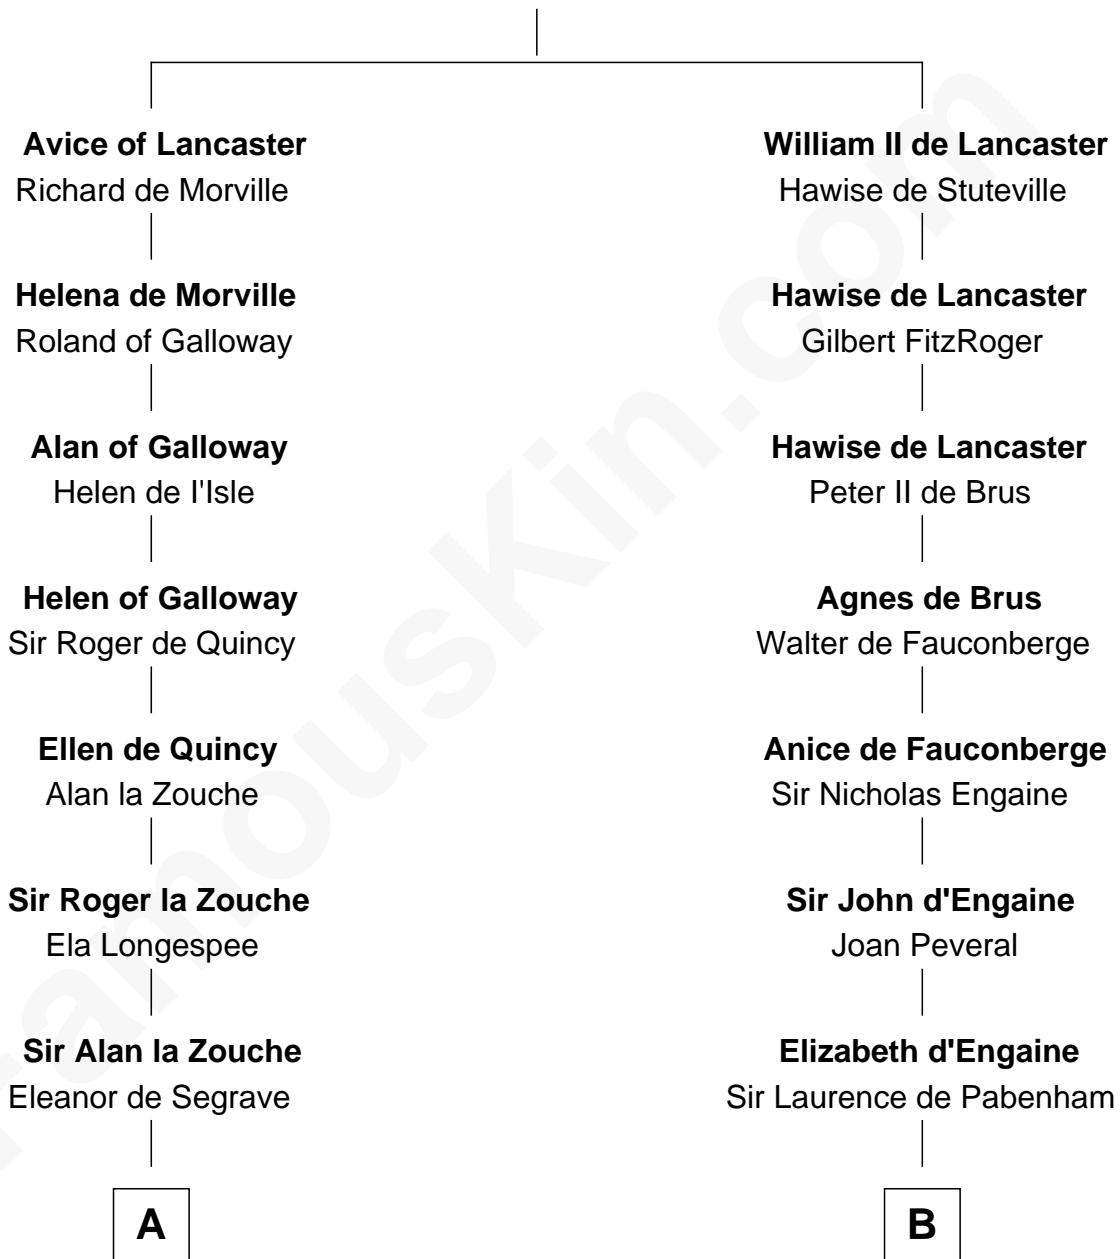

William I de Lancaster
Gundred de Warenne