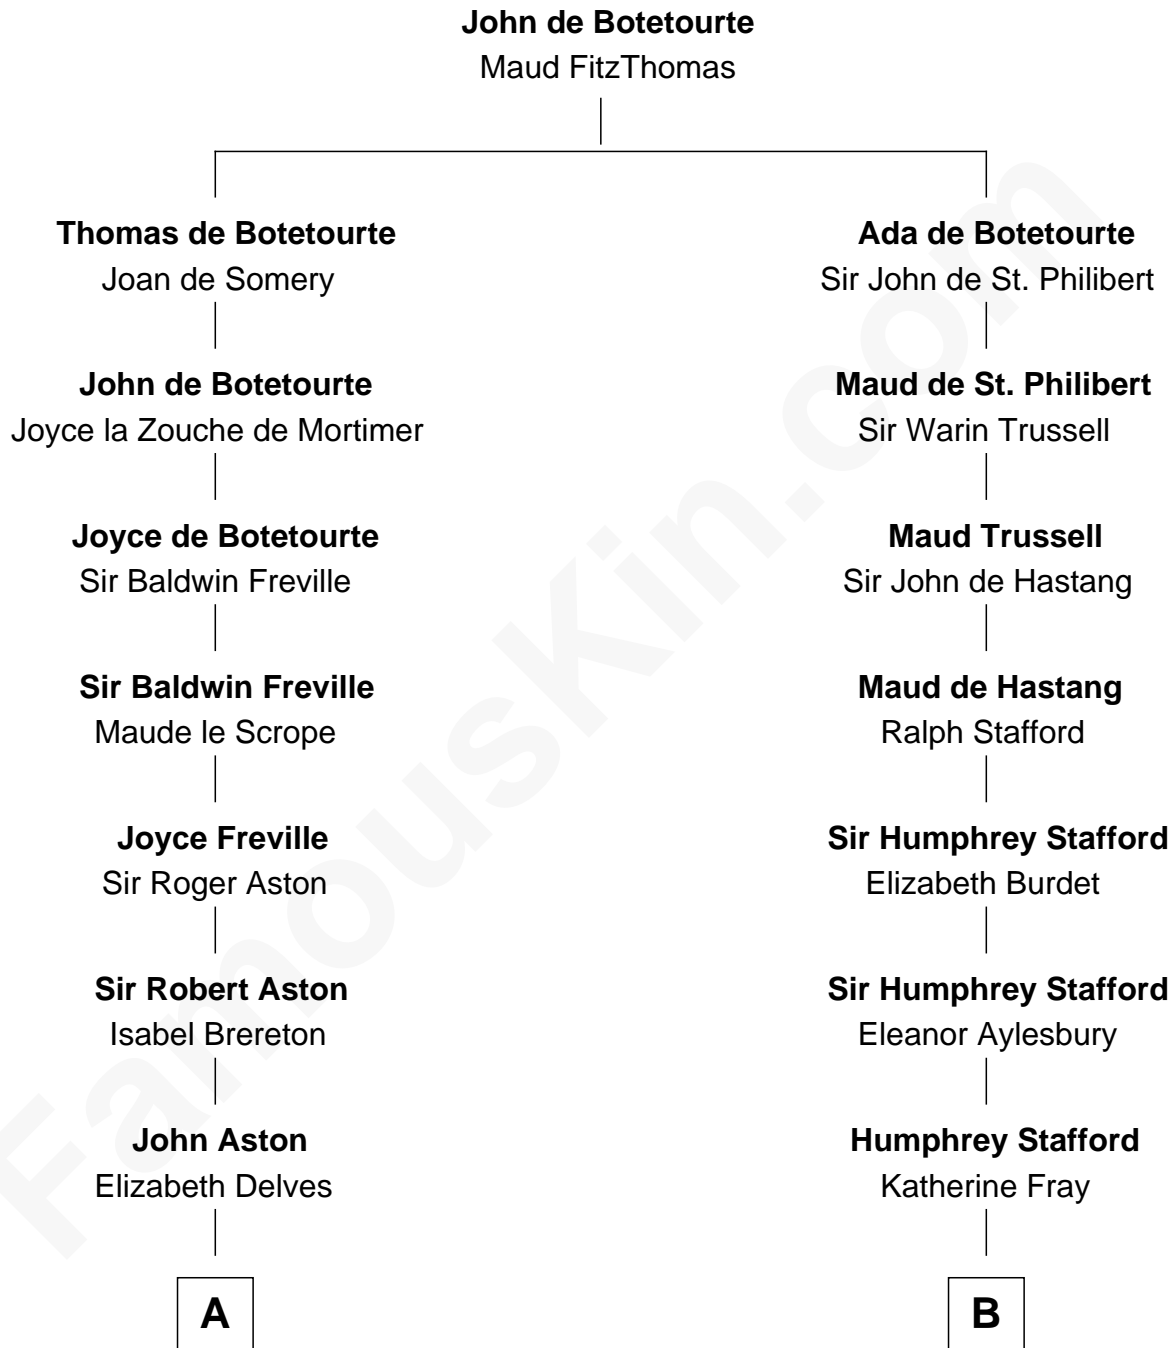

FamousKin.com

Relationship Chart of

Richard Henry Lee

Signer of the Declaration of Independence

15th cousin 2 times removed of

William Greene

2nd Governor of Rhode Island

Signer of Declaration of Independence

William Greene photo by [Sarnold17](#) (CC BY-SA 3.0)