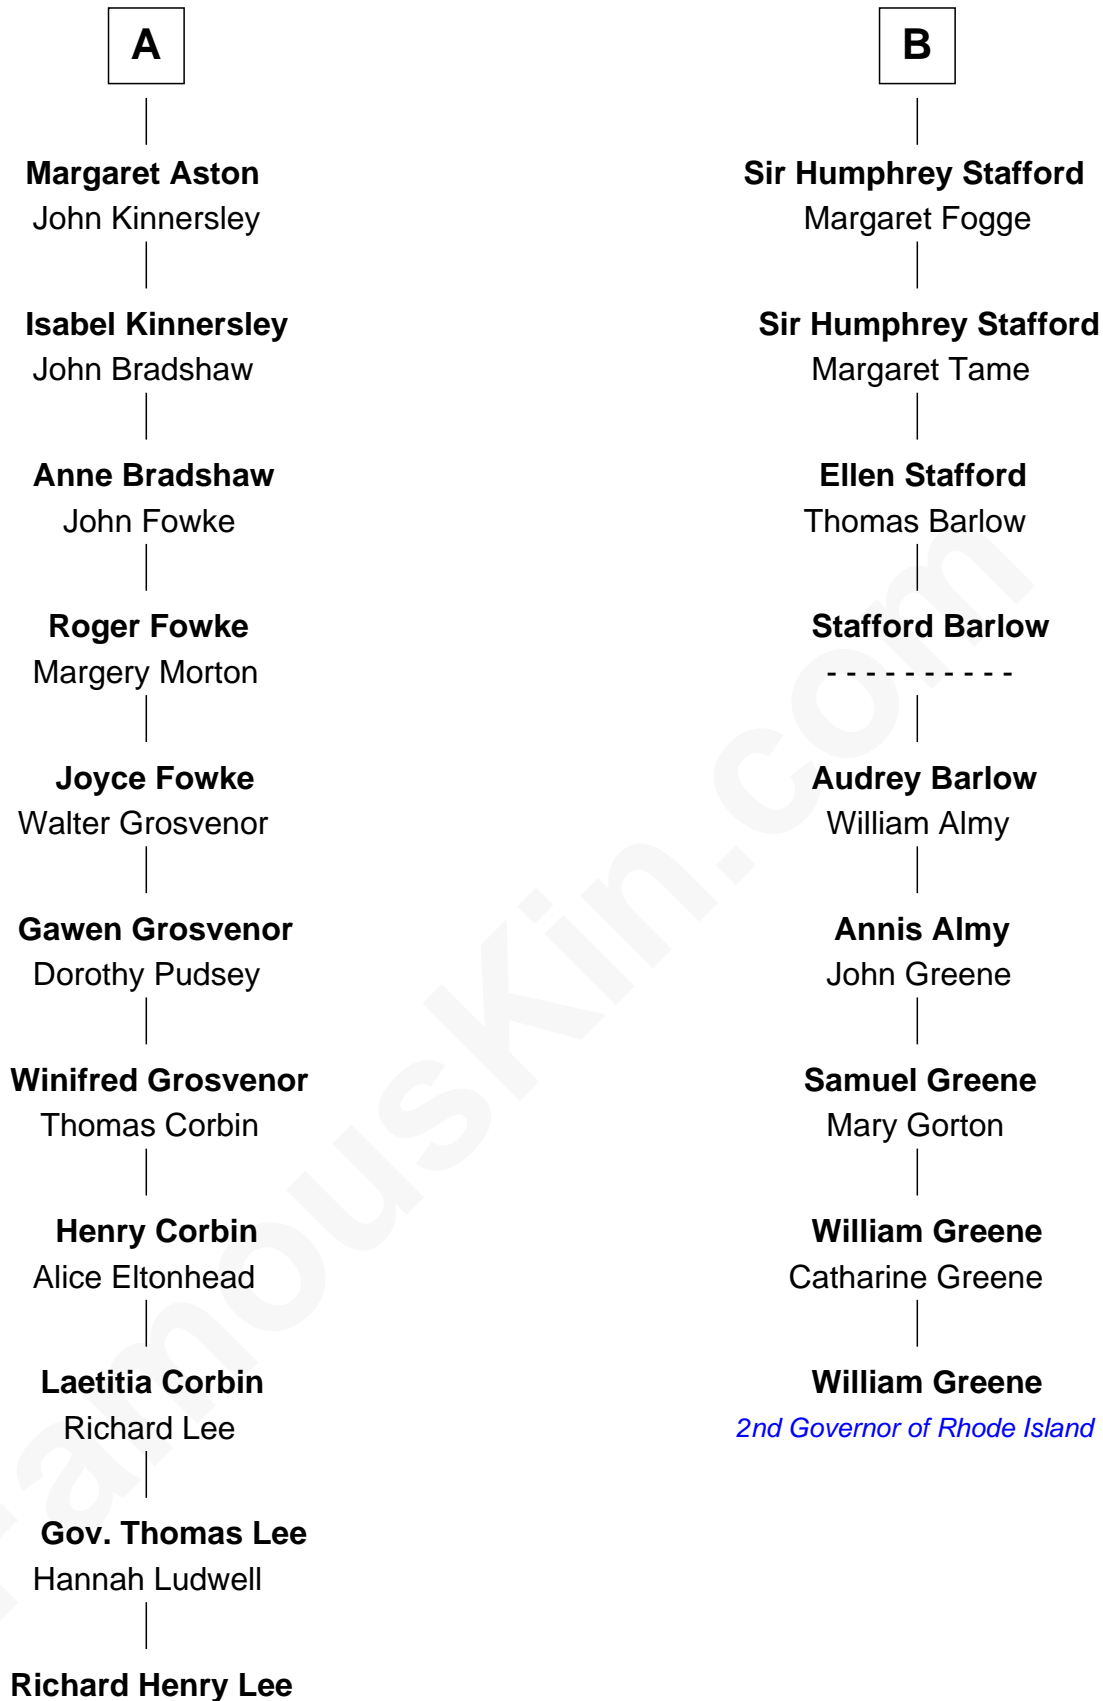

FamousKin.com

Relationship Chart of

Richard Henry Lee

Signer of the Declaration of Independence

15th cousin 2 times removed of

William Greene

2nd Governor of Rhode Island

Signer of Declaration of Independence

William Greene photo by [Sarnold17](#) (CC BY-SA 3.0)