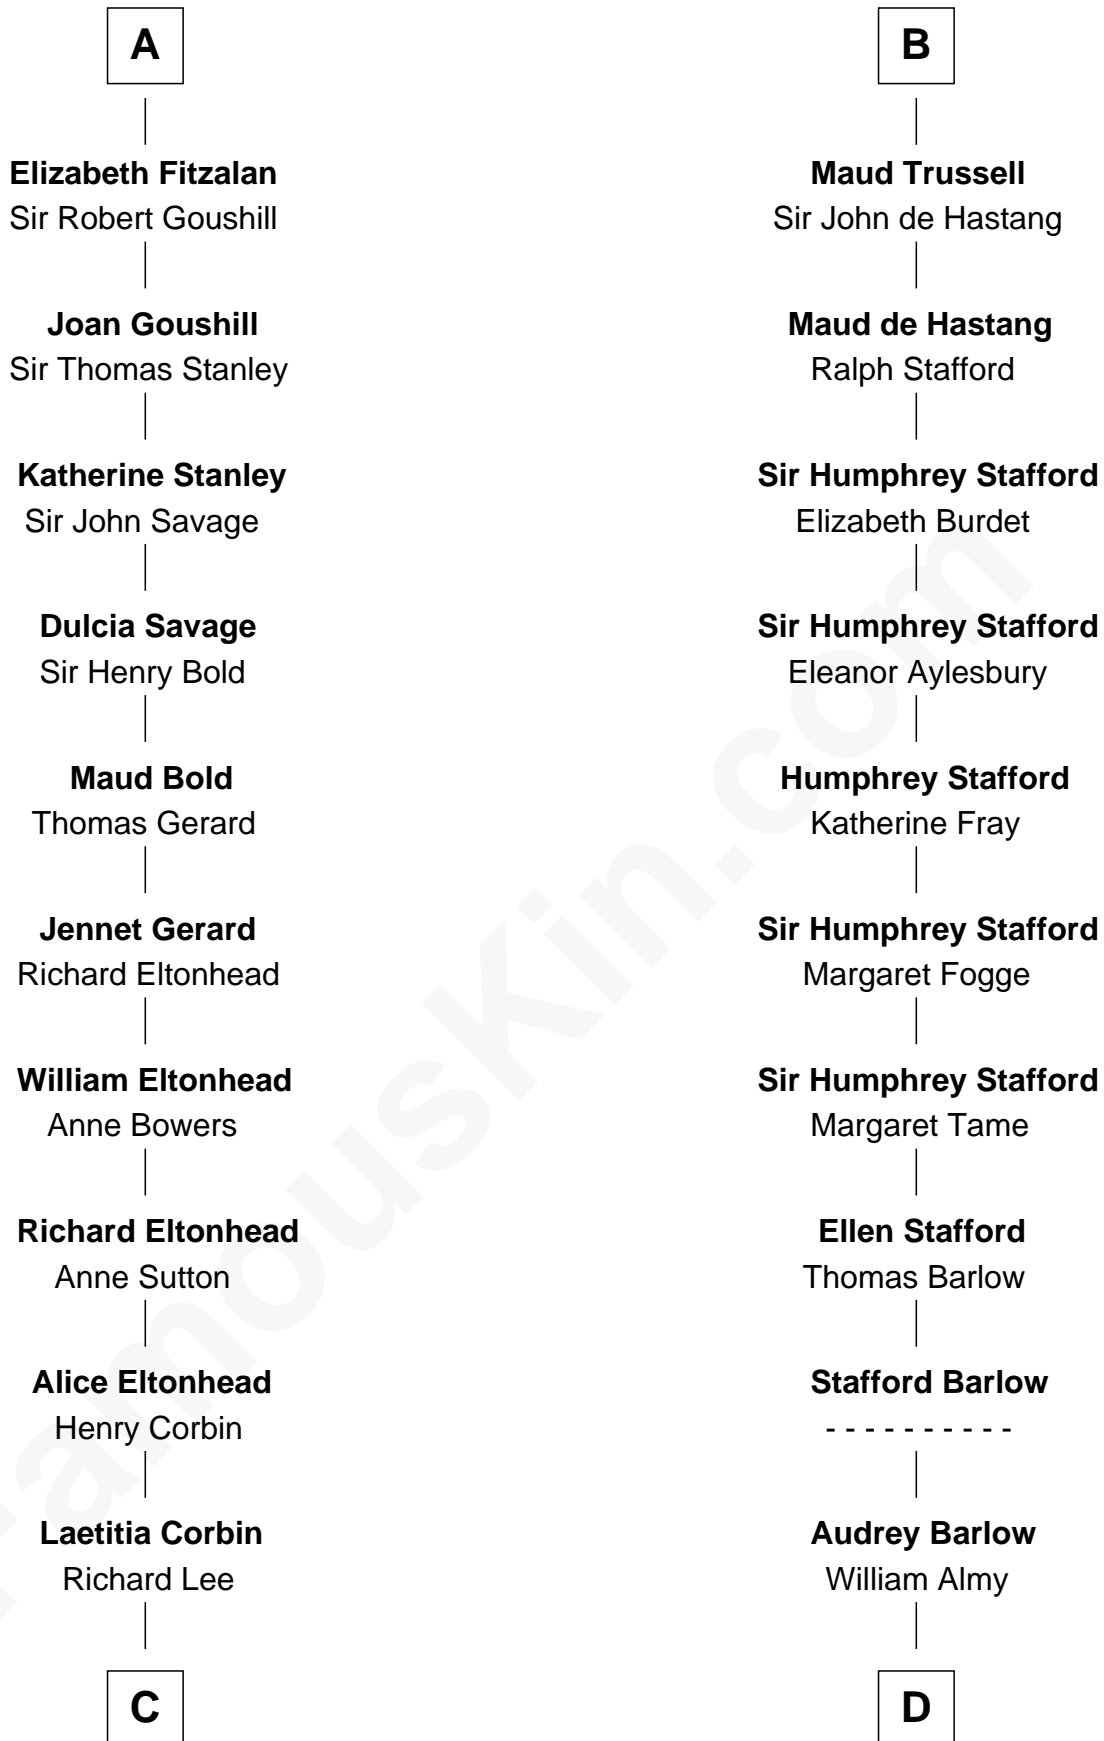

FamousKin.com

Relationship Chart of

Richard Henry Lee

Signer of the Declaration of Independence

18th cousin 2 times removed of

William Greene

2nd Governor of Rhode Island

C

Gov. Thomas Lee

Hannah Ludwell

Richard Henry Lee

Signer of Declaration of Independence

D

Annis Almy

John Greene

Samuel Greene